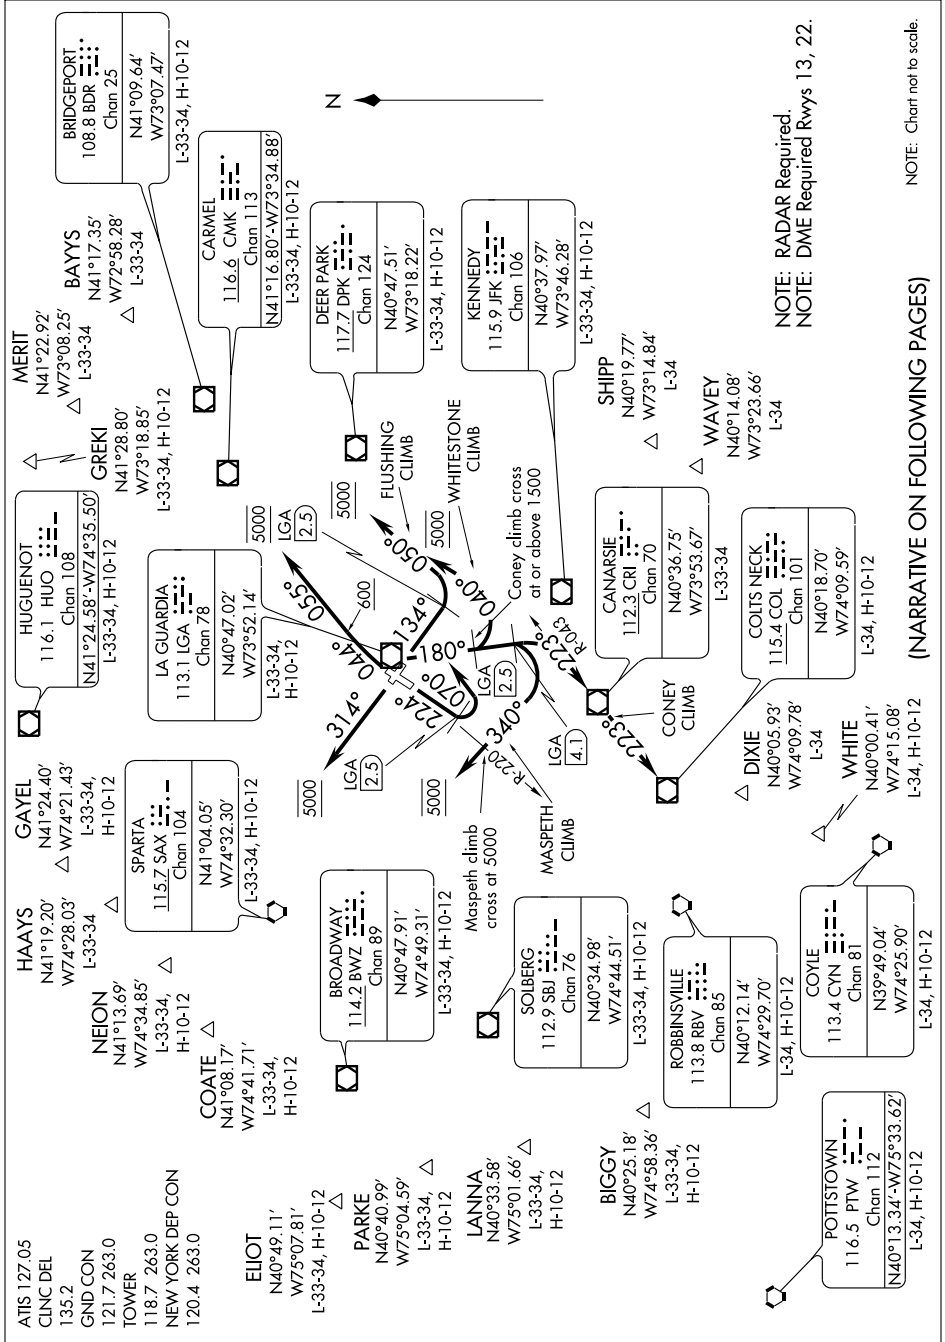

# LA GUARDIA TWO DEPARTURE

NEW-2, 19 NOV 2009 to 17 DEC 2009

NOTE: Chart not to scale.

(NARRATIVE ON FOLLOWING PAGES)

NEW-2, 19 NOV 2009 to 17 DEC 2009

# LA GUARDIA TWO DEPARTURE