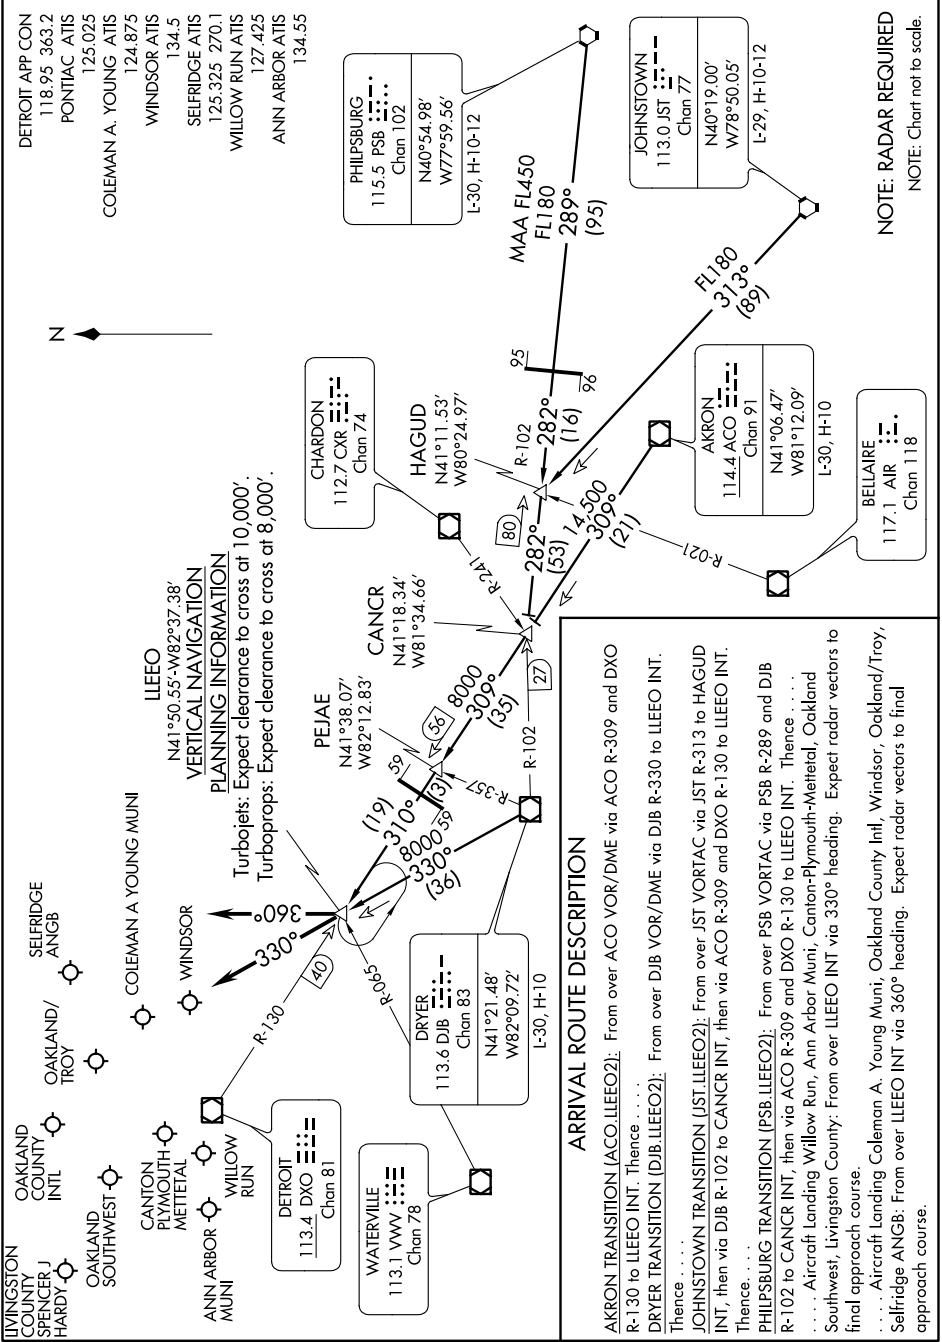

LLEEO TWO ARRIVAL

EC-1, 04 JAN 2018 to 01 FEB 2018

LLEEO TWO ARRIVAL

EC-1, 04 JAN 2018 to 01 FEB 2018

NOTE: RADAR REQUIRED
NOTE: Chart not to scale.