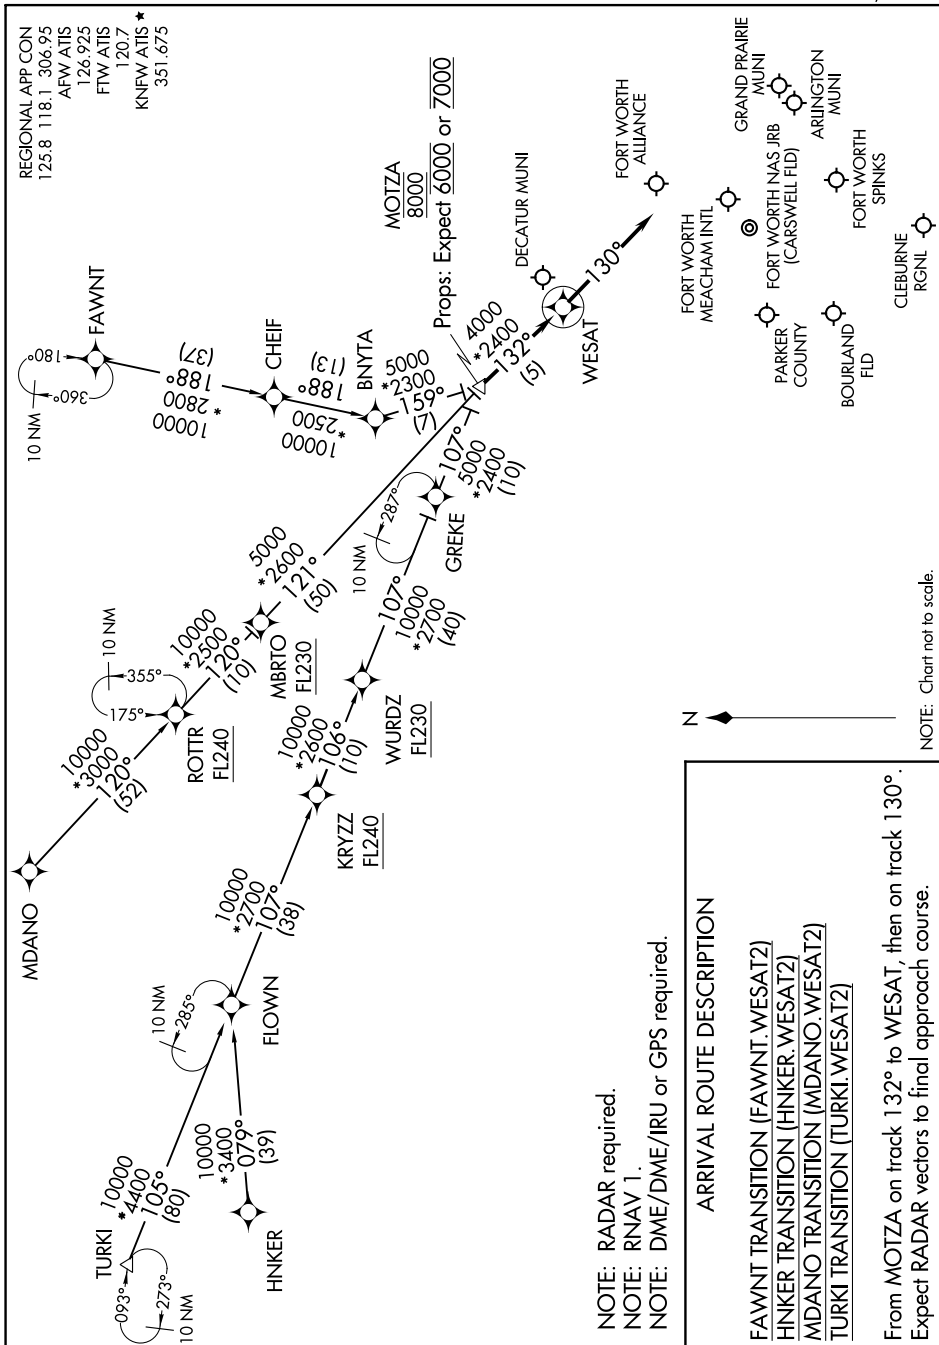

WESAT TWO ARRIVAL (RNAV)

DALLAS-FORT WORTH, TEXAS

SC-2, 09 SEP 2021 to 07 OCT 2021

WESAT TWO ARRIVAL (RNAV)

(MOTZA.WESAT2) 25JUN15

DALLAS-FORT WORTH, TEXAS

SC-2, 09 SEP 2021 to 07 OCT 2021