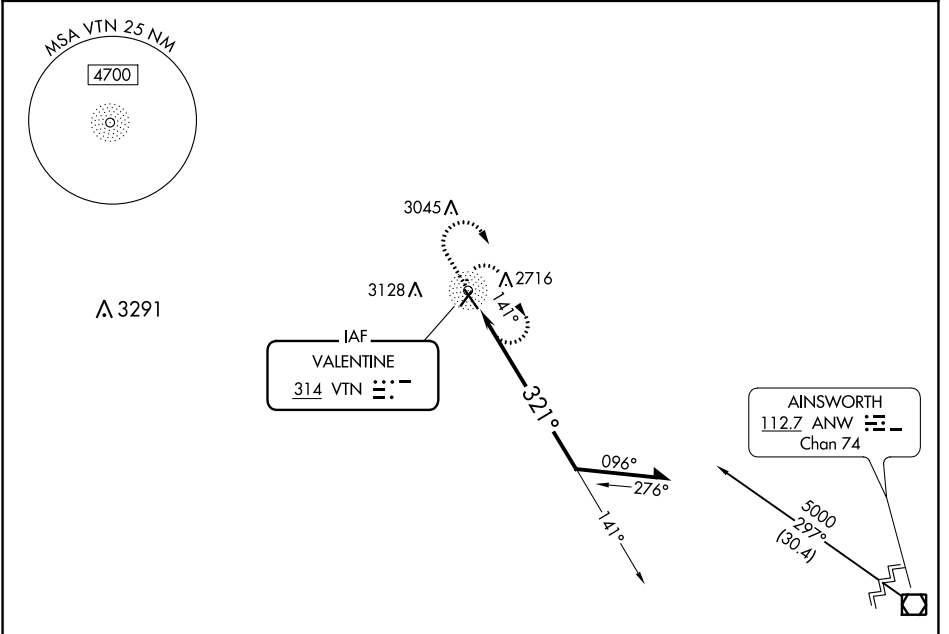

NDB VTN 314	APP CRS 321°	Rwy Idg TDZE Apt Elev	4704 2589 2595
-----------------------	------------------------	-----------------------------	---

NDB RWY 32

MILLER FLD (VTN)

MISSED APPROACH: Climb to 4000 then climbing right turn to 5000 direct VTN NDB and hold.

ASOS 118.075	DENVER CENTER 127.95 338.2	UNICOM 122.8 (CTAF)
------------------------	--------------------------------------	-------------------------------

4000	5000	VTN	VTN NDB	Remain within 10 NM
↑	↷			
		141°		4500
		321°		

CATEGORY	A	B	C	D
S-32	3400-1 811 (900-1)	3400-1¼ 811 (900-1¼)		NA
<input checked="" type="checkbox"/> CIRCLING	3400-1 805 (900-1)	3560-1½ 965 (1000-1½)		NA

NC-2, 02 DEC 2021 to 30 DEC 2021

NC-2, 02 DEC 2021 to 30 DEC 2021