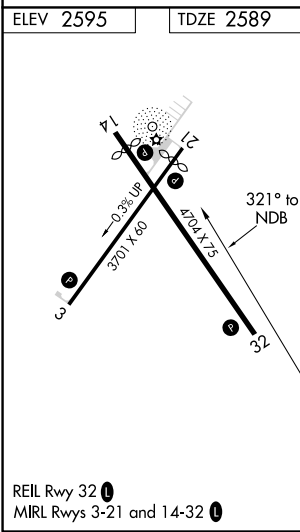

NDB VTN 314	APP CRS 321°	Rwy Idg TDZE Apt Elev	4704 2589 2595
-----------------------	------------------------	-----------------------------	---

NDB RWY 32

MILLER FLD (VTN)

MISSED APPROACH: Climb to 4000 then climbing right turn to 5000 direct VTN NDB and hold.

ASOS 118.075	DENVER CENTER 127.95 338.2	UNICOM 122.8 (CTAF)
------------------------	--------------------------------------	-------------------------------

4000	5000	VTN	VTN NDB	Remain within 10 NM
↑	↷			
		141°		4500
		321°		

CATEGORY	A	B	C	D
S-32	3400-1 811 (900-1)	3400-1¼ 811 (900-1¼)		NA
<input checked="" type="checkbox"/> CIRCLING	3400-1 805 (900-1)	3560-1½ 965 (1000-1½)		NA

NC-2, 02 DEC 2021 to 30 DEC 2021

NC-2, 02 DEC 2021 to 30 DEC 2021