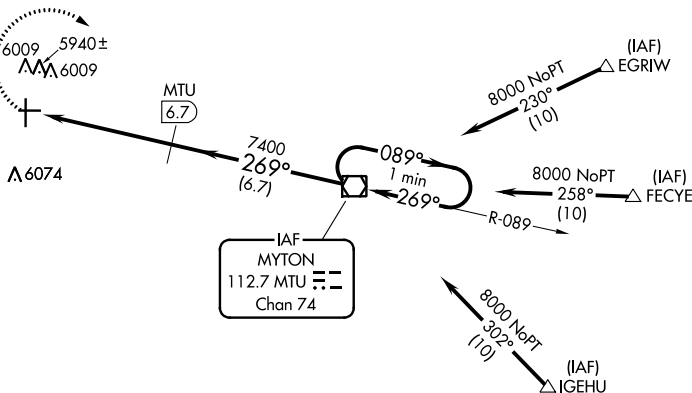

VOR/DME MTU 112.7 Chan 74	APP CRS 269°	Rwy Idg TDZE Apt Elev N/A N/A 5831
---	------------------------	---

VOR/DME-A
DUCHESNE MUNI (U69)

NA When local altimeter setting not received, use Vernal altimeter setting. Circling NA to Rwy 8 and 26.

MISSED APPROACH: Climbing right turn to 8000 direct MTU VOR/DME and hold.

AWOS-3 121.125	SALT LAKE CENTER 133.9 370.85	UNICOM 122.8 (CTAF)
--------------------------	---	-------------------------------

Λ 7010

ELEV 5831

REIL Rwy 17 and 35
MIRL Rwy 17-35

7088

CATEGORY	A	B	C	D
C CIRCLING	6660-1¼	829 (900-1¼)	6660-2½ 829 (900-2½)	NA