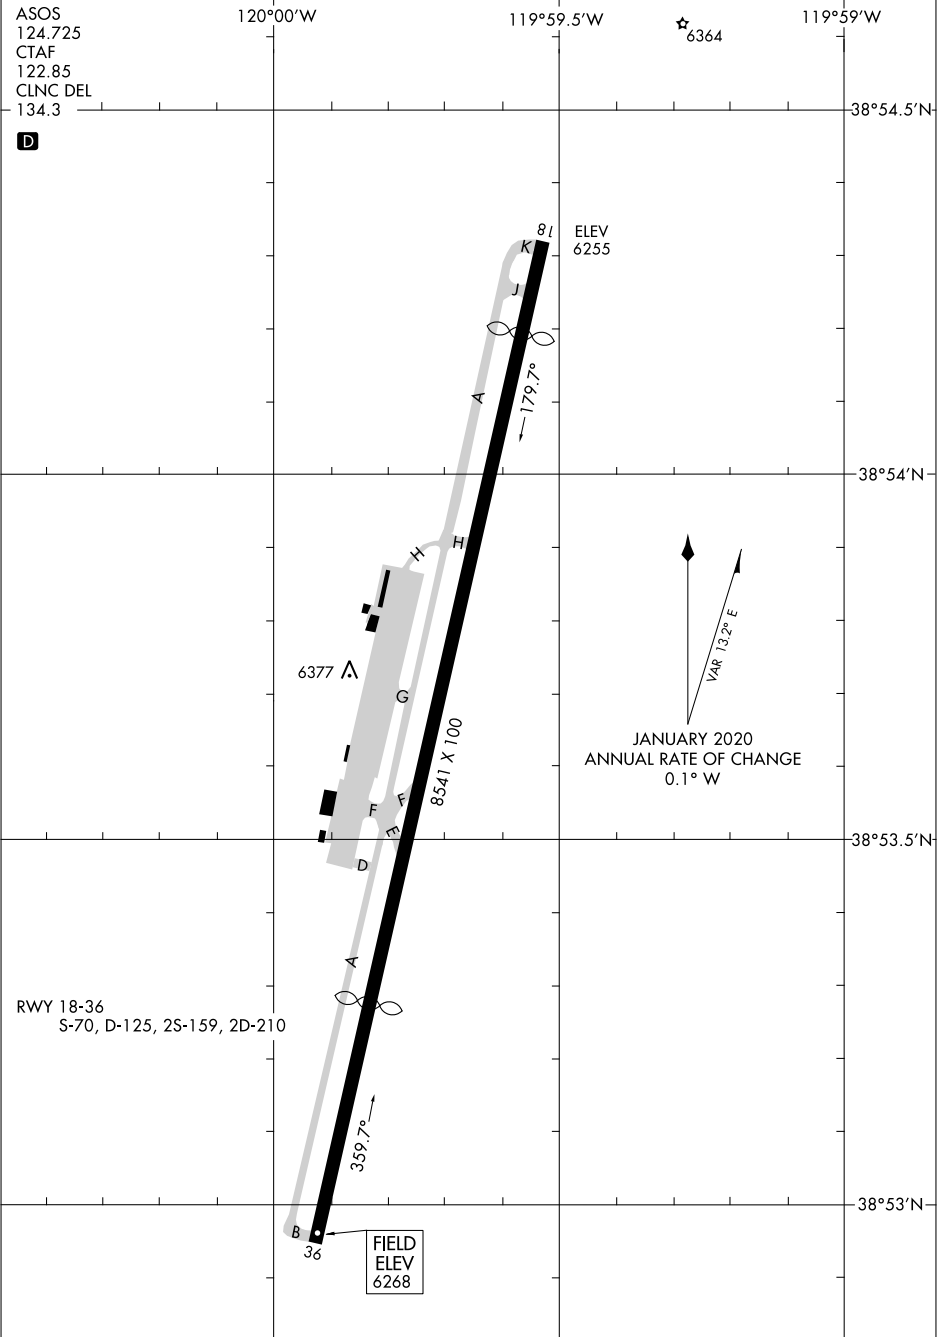

20086

AIRPORT DIAGRAM

AL-5416 (FAA)

LAKE TAHOE (TVL)
SOUTH LAKE TAHOE, CALIFORNIA

SW-2, 22 APR 2021 to 20 MAY 2021

SW-2, 22 APR 2021 to 20 MAY 2021

AIRPORT DIAGRAM

20086

SOUTH LAKE TAHOE, CALIFORNIA
LAKE TAHOE (TVL)