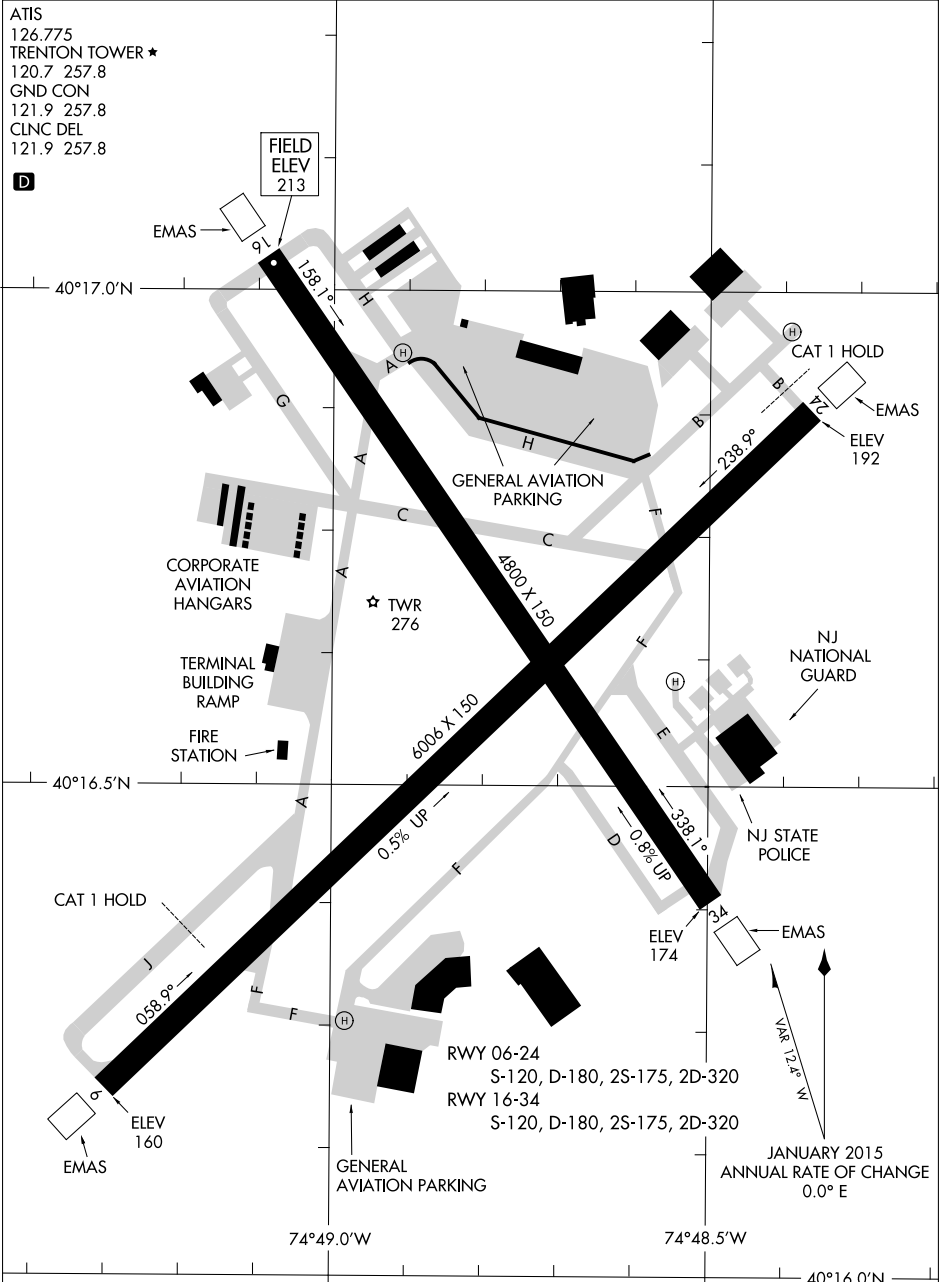

ATIS  
126.775  
TRENTON TOWER ★  
120.7 257.8  
GND CON  
121.9 257.8  
CLNC DEL  
121.9 257.8

**D**

NE-2, 21 JUN 2018 to 19 JUL 2018

NE-2, 21 JUN 2018 to 19 JUL 2018

CAUTION: BE ALERT TO RUNWAY CROSSING CLEARANCES.  
READBACK OF ALL RUNWAY HOLDING INSTRUCTIONS IS REQUIRED