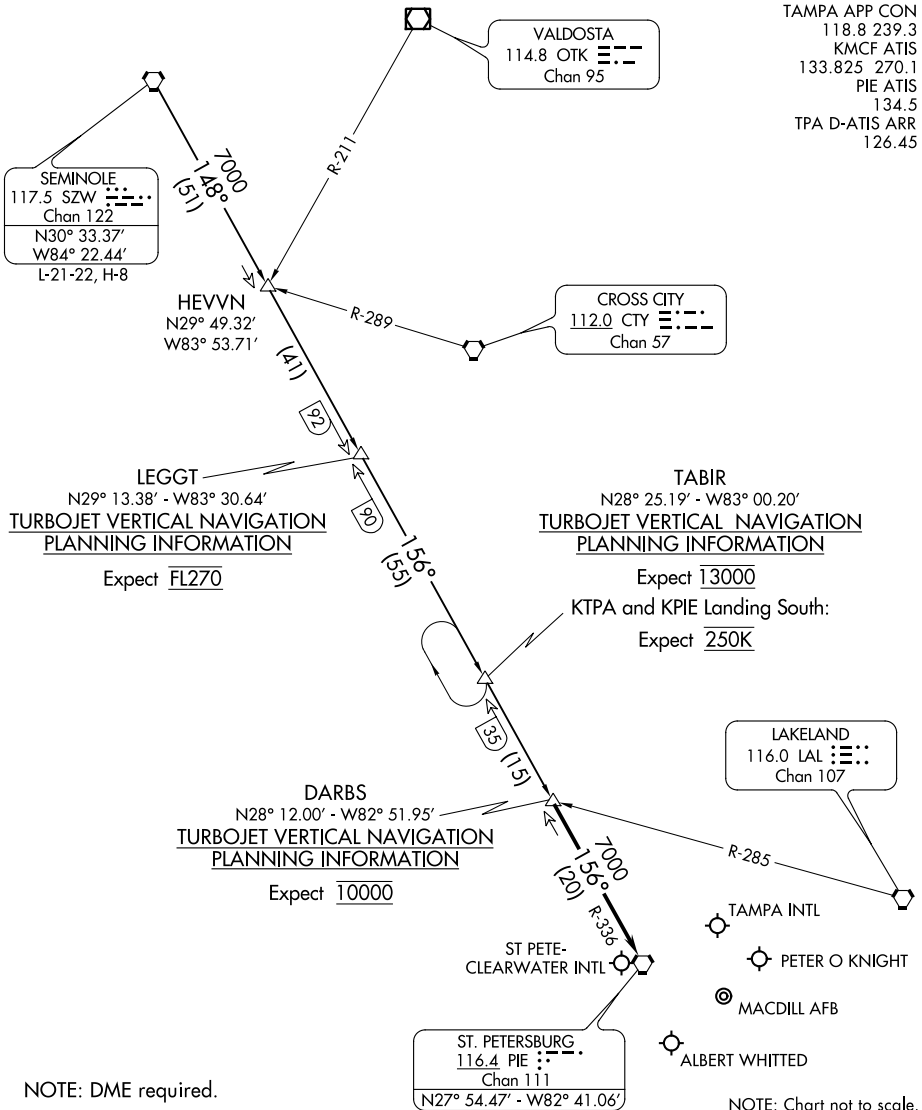

# DARBS THREE ARRIVAL

TAMPA, FLORIDA

TAMPA APP CON  
 118.8 239.3  
 KMCF ATIS  
 133.825 270.1  
 PIE ATIS  
 134.5  
 TPA D-ATIS ARR  
 126.45

SE-3, 15 JUL 2021 to 12 AUG 2021

SE-3, 15 JUL 2021 to 12 AUG 2021

## ARRIVAL ROUTE DESCRIPTION

**SEMINOLE TRANSITION (SZW.DARBS3):** From over SZW VORTAC on SZW R-148 and PIE R-336 to DARBS INT. Thence. . . .

. . . .from over DARBS INT on PIE R-336 to PIE VORTAC. Expect RADAR vectors to final approach course.

**LOST COMMUNICATIONS:** STANDARD.

# DARBS THREE ARRIVAL

TAMPA, FLORIDA