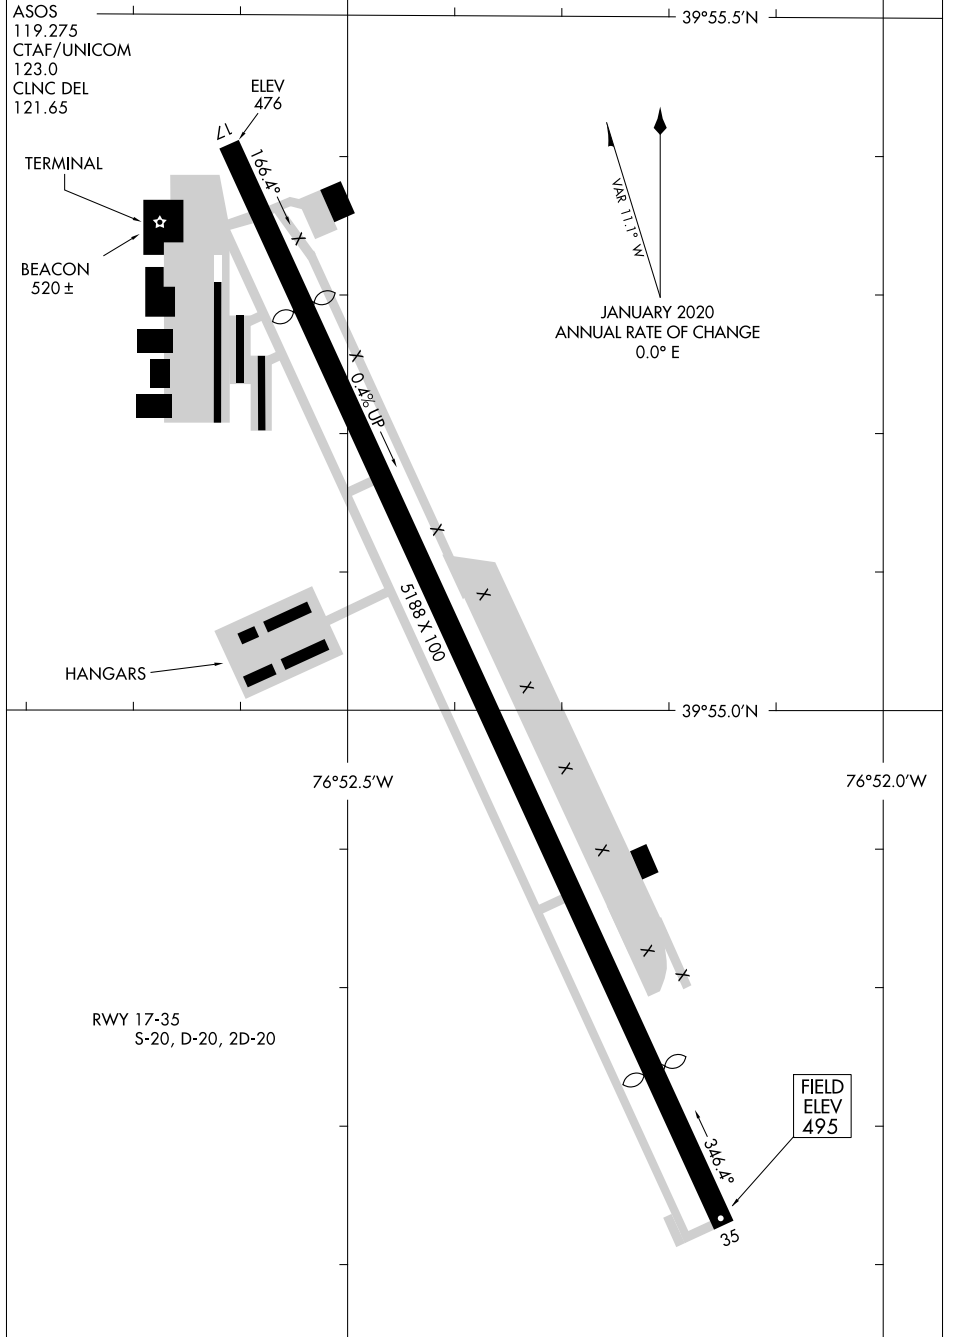

AIRPORT DIAGRAM

AL-5137 (FAA)

YORK (THV)
YORK, PENNSYLVANIA

NE-4, 02 DEC 2021 to 30 DEC 2021

NE-4, 02 DEC 2021 to 30 DEC 2021

AIRPORT DIAGRAM

YORK, PENNSYLVANIA
YORK (THV)