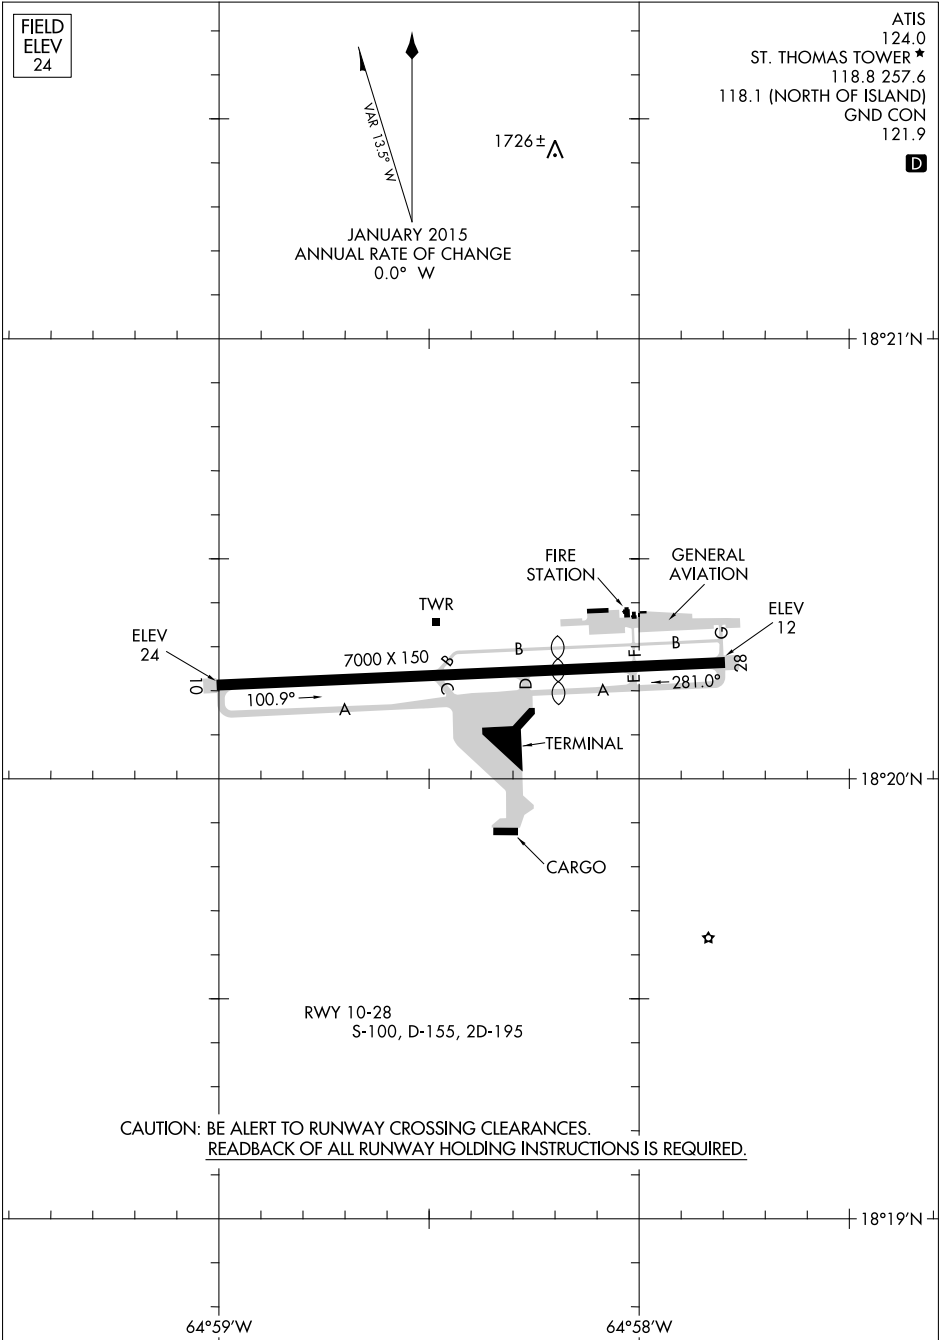

15064

AIRPORT DIAGRAM

AL-5005 (FAA)

CYRIL E KING (STT) (TIST)
ST. THOMAS, VIRGIN ISLANDS

SE-3, 01 FEB 2018 to 01 MAR 2018

SE-3, 01 FEB 2018 to 01 MAR 2018

AIRPORT DIAGRAM

15064

ST. THOMAS, VIRGIN ISLANDS
CYRIL E KING (STT) (TIST)