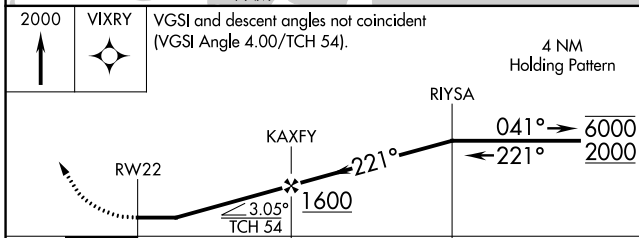

APP CRS	Rwy Idg	4671
221°	TDZE	17
	Apt Elev	19

RNAV (GPS) RWY 22

ST SIMONS ISLAND (SSI)

RNP APCH.	<p>▼ Straight-in Rwy 22 NA at night, Circling Rwy 16, 22, 34 NA at night. Rwy 22 helicopter visibility reduction below 1 SM NA.</p>	<p>MISSED APPROACH: Climb to 2000 direct VIXRY and hold.</p>
-----------	---	--

ASOS 120.025	JACKSONVILLE CENTER 126.75 277.4	UNICOM 123.05 (CTAF)
------------------------	--	--------------------------------

ELEV 19	TDZE 17
2000	VIXRY
<p>VGSI and descent angles not coincident (VGSI Angle 4.00/TCH 54).</p>	