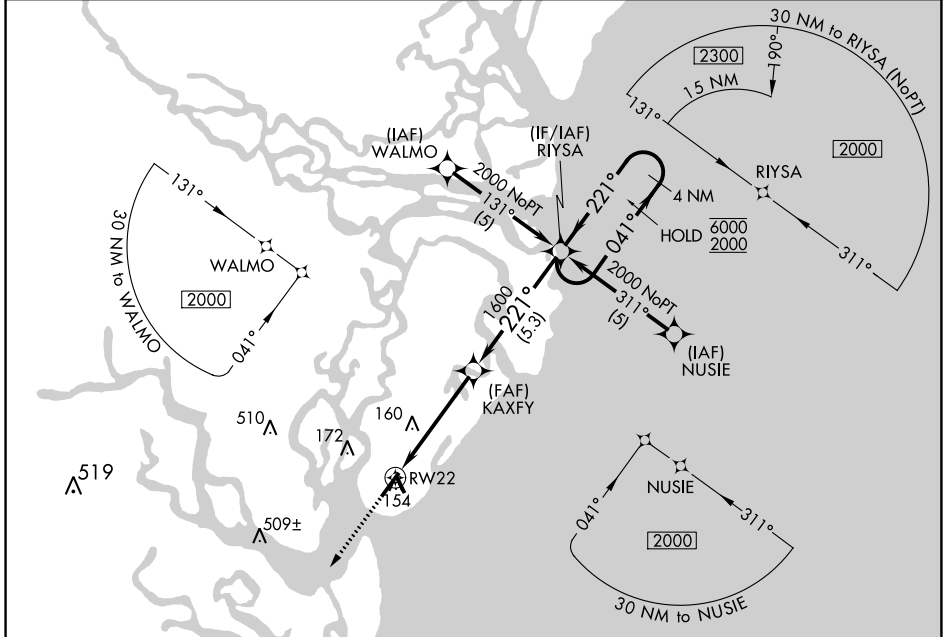

APP CRS	Rwy Idg	4671
221°	TDZE	17
	Apt Elev	19

RNAV (GPS) RWY 22

ST SIMONS ISLAND (SSI)

RNP APCH.	<p>▼ Straight-in Rwy 22 NA at night, Circling Rwy 16, 22, 34 NA at night. Rwy 22 helicopter visibility reduction below 1 SM NA.</p>	<p>MISSED APPROACH: Climb to 2000 direct VIXRY and hold.</p>
-----------	---	--

ASOS 120.025	JACKSONVILLE CENTER 126.75 277.4	UNICOM 123.05 (CTAF)
------------------------	--	--------------------------------

ELEV 19	TDZE 17
2000	VIXRY
<p>VGSI and descent angles not coincident (VGSI Angle 4.00/TCH 54).</p>	

SE-4, 03 DEC 2020 to 31 DEC 2020

SE-4, 03 DEC 2020 to 31 DEC 2020