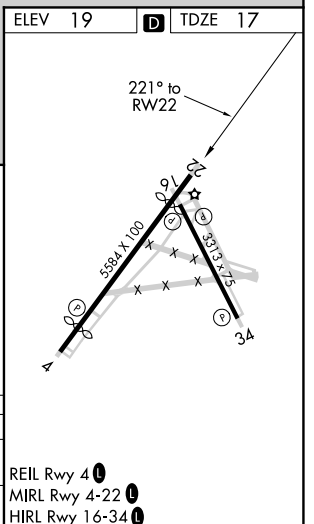

APP CRS	Rwy Idg	4671
221°	TDZE	17
	Apt Elev	19

RNAV (GPS) RWY 22

ST SIMONS ISLAND (SSI)

RNP APCH.	<p>▼ Straight-in Rwy 22 NA at night, Circling Rwy 16, 22, 34 NA at night. Rwy 22 helicopter visibility reduction below 1 SM NA.</p>	<p>MISSED APPROACH: Climb to 2000 direct VIXRY and hold.</p>
-----------	---	--

ASOS 120.025	JACKSONVILLE CENTER 126.75 277.4	UNICOM 123.05 (CTAF)
------------------------	--	--------------------------------

ELEV 19	TDZE 17
2000	VIXRY
<p>VGSI and descent angles not coincident (VGSI Angle 4.00/TCH 54).</p>	

CATEGORY	A	B	C	D
LNVA MDA	460-1	443 (500-1)	460-1½ 443 (500-1½)	460-1½ 443 (500-1½)
CIRCLING	460-1 441 (500-1)	480-1 461 (500-1)	480-1½ 461 (500-1½)	580-2 561 (600-2)

REIL Rwy 4
MIRL Rwy 4-22
HIRL Rwy 16-34