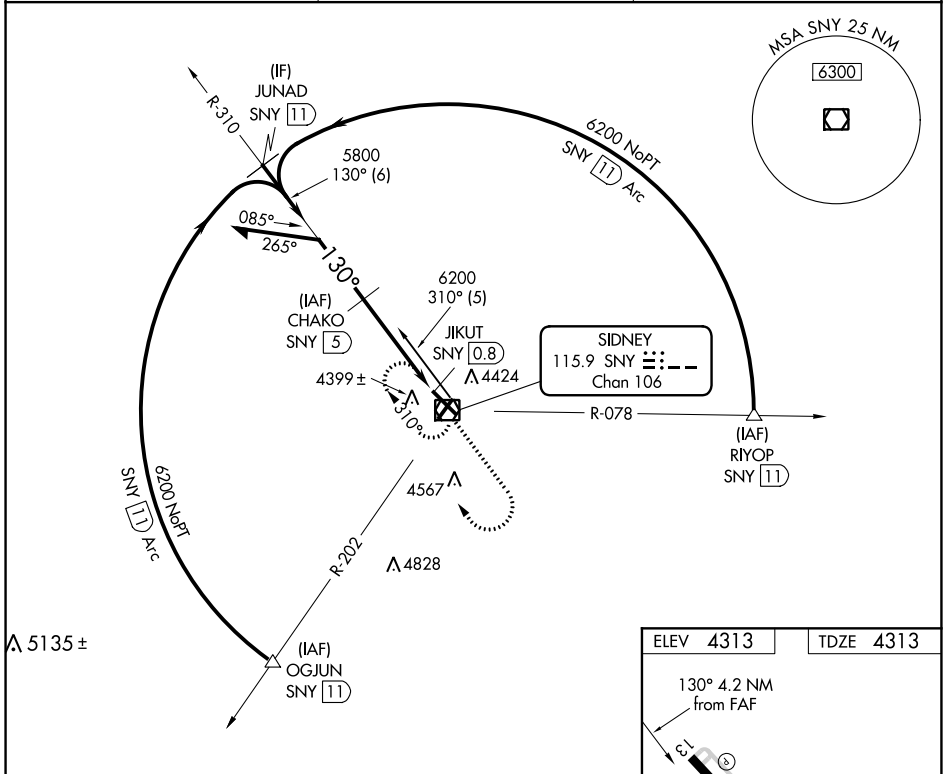

VOR/DME SNY 115.9 Chan 106	APP CRS 130°	Rwy Idg 6600 TDZE 4313 Apt Elev 4313
--	------------------------	---

VOR/DME RWY 13

SIDNEY MUNI/LLOYD W CARR FIELD (SNY)

⚠ VDP NA when using Kimball altimeter setting. When local altimeter setting not received, use Kimball altimeter setting; increase all MDAs 160 feet and visibility Cats C and D ½ SM.

MISSSED APPROACH: Climb to 6200 then right turn direct SNY VOR/DME and hold.

ASOS 125.775	DENVER CENTER 118.475 225.4	UNICOM 122.8 (CTAF) 0
------------------------	---------------------------------------	---------------------------------

	A	B	C	D
CATEGORY				
S-13	4700-1	387 (400-1)		4700-1¼ 387 (400-1¼)
CIRCLING	4760-1 447 (500-1)	4780-1 467 (500-1)	4920-1¾ 607 (700-1¾)	4960-2 647 (700-2)

REIL Rws 13 and 31 0
HIRL Rwy 13-31 0

NC-2, 15 JUL 2021 to 12 AUG 2021

NC-2, 15 JUL 2021 to 12 AUG 2021