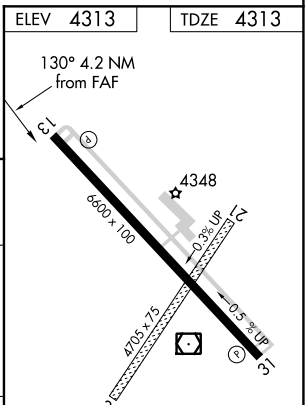

VOR/DME SNY 115.9 Chan 106	APP CRS 130°	Rwy Idg 6600 TDZE 4313 Apt Elev 4313
--	------------------------	---

VOR/DME RWY 13

SIDNEY MUNI/LLOYD W CARR FIELD (SNY)

⚠ VDP NA when using Kimball altimeter setting. When local altimeter setting not received, use Kimball altimeter setting; increase all MDAs 160 feet and visibility Cats C and D ½ SM.

MISSSED APPROACH: Climb to 6200 then right turn direct SNY VOR/DME and hold.

ASOS 125.775	DENVER CENTER 118.475 225.4	UNICOM 122.8 (CTAF) 0
------------------------	---------------------------------------	---------------------------------

	A	B	C	D
CATEGORY				
S-13	4700-1	387 (400-1)		4700-1¼ 387 (400-1¼)
CIRCLING	4760-1 447 (500-1)	4780-1 467 (500-1)	4920-1¾ 607 (700-1¾)	4960-2 647 (700-2)

REIL Rws 13 and 31 0
HIRL Rwy 13-31 0

NC-2, 15 JUL 2021 to 12 AUG 2021