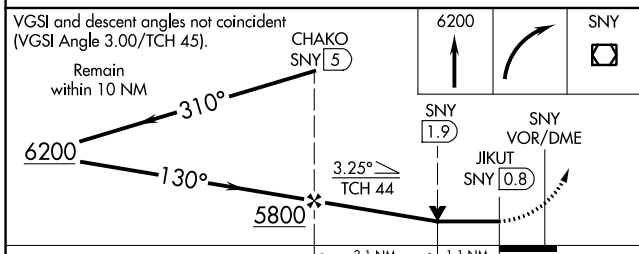

VOR/DME SNY 115.9 Chan 106	APP CRS 130°	Rwy Idg 6600 TDZE 4313 Apt Elev 4313
--	------------------------	---

VOR/DME RWY 13

SIDNEY MUNI/LLOYD W CARR FIELD (SNY)

⚠ VDP NA when using Kimball altimeter setting. When local altimeter setting not received, use Kimball altimeter setting; increase all MDAs 160 feet and visibility Cats C and D ½ SM.

MISSSED APPROACH: Climb to 6200 then right turn direct SNY VOR/DME and hold.

ASOS 125.775	DENVER CENTER 118.475 225.4	UNICOM 122.8 (CTAF) 0
------------------------	---------------------------------------	---------------------------------