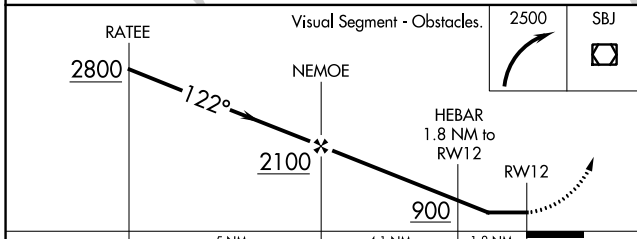

RNAV (GPS) RWY 12

SOMERSET (SMQ)

APP CRS	Rwy Idg	2739
122°	TDZE	104
	Apt Elev	106

RNP APCH.		MISSED APPROACH: Climbing right turn to 2500 direct SBJ VOR/DME and hold, continue climb in hold to 2500	
<p>▼ Procedure NA at night. Rwy 12 helicopter visibility reduction below 1 SM NA.</p> <p>▲</p>		ASOS	NEW YORK APP CON
		120.6	132.8 379.9
		UNICOM	118.325 0
		123.0 (CTAF)	

CATEGORY	A	B	C	D
LN AV MDA	640-1	536 (600-1)		NA
☐ CIRCLING	640-1 534 (600-1)	960-1¼ 854 (900-1¼)		NA

NE-2, 15 JUL 2021 to 12 AUG 2021

NE-2, 15 JUL 2021 to 12 AUG 2021