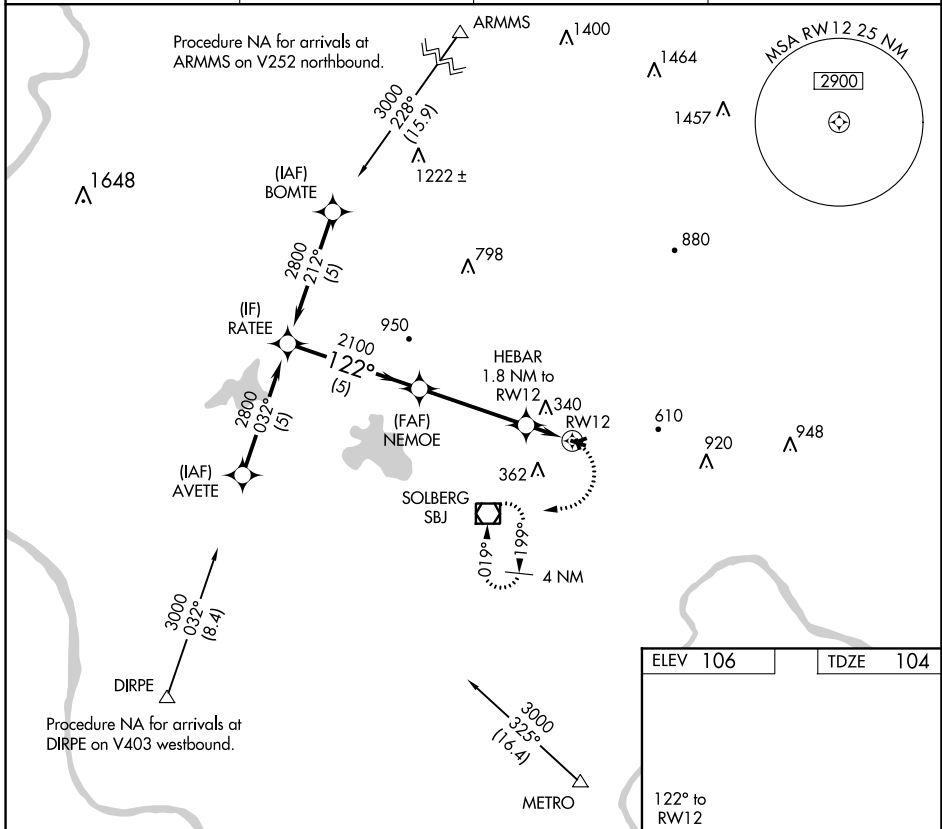

RNAV (GPS) RWY 12

SOMERSET (SMQ)

APP CRS	Rwy Idg	2739
122°	TDZE	104
	Apt Elev	106

RNP APCH.		MISSED APPROACH: Climbing right turn to 2500 direct SBJ VOR/DME and hold, continue climb in hold to 2500	
<p>▼ Procedure NA at night. Rwy 12 helicopter visibility reduction below 1 SM NA.</p> <p>▲</p>		ASOS	NEW YORK APP CON
		120.6	132.8 379.9
		UNICOM	118.325 0
		123.0 (CTAF)	

CATEGORY	A	B	C	D
LN AV MDA	640-1	536 (600-1)		NA
☐ CIRCLING	640-1 534 (600-1)	960-1¼ 854 (900-1¼)		NA

NE-2, 15 JUL 2021 to 12 AUG 2021

NE-2, 15 JUL 2021 to 12 AUG 2021