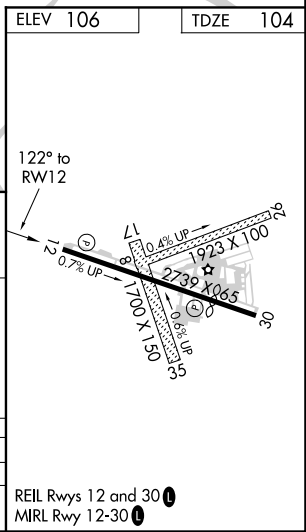

RNAV (GPS) RWY 12

SOMERSET (SMQ)

APP CRS	Rwy Idg	2739
122°	TDZE	104
	Apt Elev	106

RNP APCH.		MISSED APPROACH: Climbing right turn to 2500 direct SBJ VOR/DME and hold, continue climb in hold to 2500	
<p>▼ Procedure NA at night. Rwy 12 helicopter visibility reduction below 1 SM NA.</p> <p>▲</p>		ASOS	NEW YORK APP CON
		120.6	132.8 379.9
		UNICOM	118.325 0
		123.0 (CTAF)	

CATEGORY	A	B	C	D
LN AV MDA	640-1	536 (600-1)		NA
☐ CIRCLING	640-1 534 (600-1)	960-1¼ 854 (900-1¼)		NA

NE-2, 15 JUL 2021 to 12 AUG 2021

NE-2, 15 JUL 2021 to 12 AUG 2021