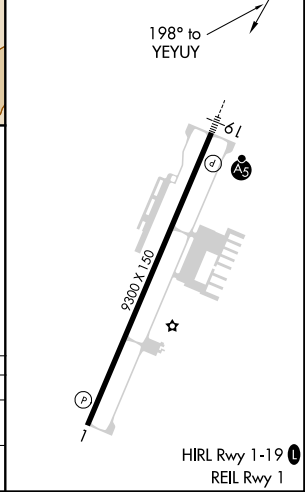

APP CRS 198°	Rwy ldg TDZE Apt Elev	9300 2884 2884
------------------------	-----------------------------	---

RNAV (GPS) RWY 19

ST GEORGE RGNL (SGU)

<p>-14°C</p>	DME/DME RNP-0.3 NA.	<p>MALSR</p>	MISSED APPROACH: Climbing right turn to 9800 direct HUNKU and hold, continue climb-in-hold to 9800.
--------------	---------------------	--------------	---

CATEGORY	A	B	C	D
LNVA MDA	3940-3/4 1056 (1100-3/4)	3940-1 1056 (1100-1)	3940-2 1/2 1056 (1100-2 1/2)	1056 (1100-2 1/2)
CIRCLING	3940-1 1/4 1056 (1100-1 1/4)	3940-1 1/2 1056 (1100-1 1/2)	3940-3	1056 (1100-3)