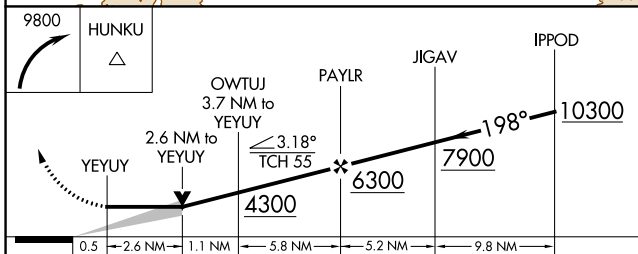

APP CRS 198°	Rwy ldg TDZE Apt Elev	9300 2884 2884
------------------------	-----------------------------	---

RNAV (GPS) RWY 19

ST GEORGE RGNL (SGU)

<p>-14°C</p>	DME/DME RNP-0.3 NA.	<p>MALSR</p>	MISSED APPROACH: Climbing right turn to 9800 direct HUNKU and hold, continue climb-in-hold to 9800.
--------------	---------------------	--------------	---

AWOS-3PT 135.075	LOS ANGELES CENTER 124.2 343.6	CLNC DEL 133.3	UNICOM 122.8 (CTAF)
----------------------------	--	--------------------------	-------------------------------

ELEV 2884	D	TDZE 2884
-----------	----------	-----------