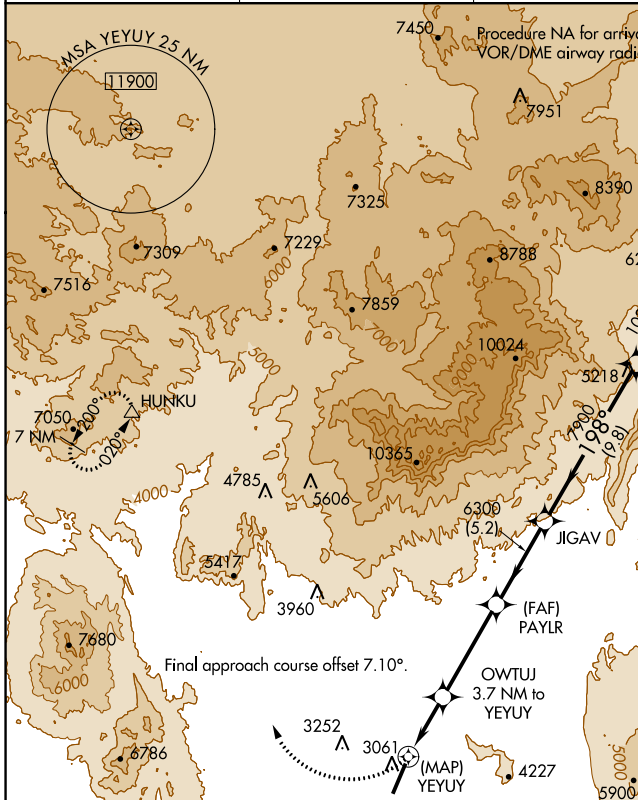

APP CRS 198°	Rwy ldg TDZE Apt Elev	9300 2884 2884
------------------------	-----------------------------	---

RNAV (GPS) RWY 19

ST GEORGE RGNL (SGU)

<p>-14°C</p>	DME/DME RNP-0.3 NA.	<p>MALSR</p>	MISSED APPROACH: Climbing right turn to 9800 direct HUNKU and hold, continue climb-in-hold to 9800.
--------------	---------------------	--------------	---

AWOS-3PT 135.075	LOS ANGELES CENTER 124.2 343.6	CLNC DEL 133.3	UNICOM 122.8 (CTAF)
----------------------------	--	--------------------------	-------------------------------

ELEV 2884	D	TDZE 2884
-----------	----------	-----------

CATEGORY	A	B	C	D
LNVA MDA	3940-3/4 1056 (1100-3/4)	3940-1 1056 (1100-1)	3940-2 1/2 1056 (1100-2 1/2)	1056 (1100-2 1/2)
CIRCLING	3940-1 1/4 1056 (1100-1 1/4)	3940-1 1/2 1056 (1100-1 1/2)	3940-3	1056 (1100-3)

SW-4, 26 APR 2018 to 24 MAY 2018

SW-4, 26 APR 2018 to 24 MAY 2018