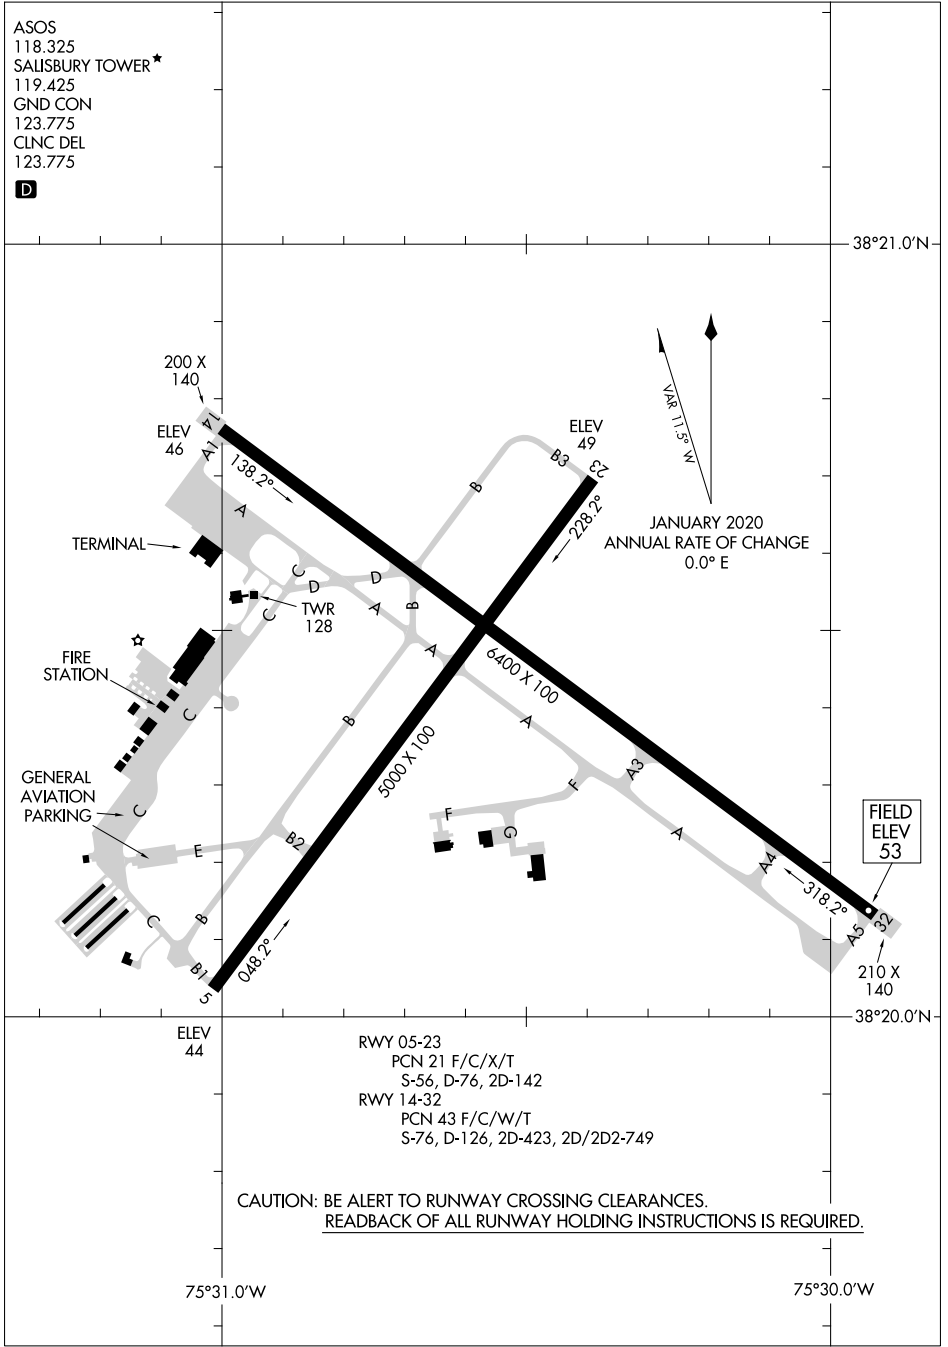

AIRPORT DIAGRAM

SALISBURY-OCEAN CITY WICOMICO RGNL (SBY)
AL-977 (FAA) SALISBURY, MARYLAND

ASOS
118.325
SALISBURY TOWER★
119.425
GND CON
123.775
CLNC DEL
123.775

NE-3, 17 JUN 2021 to 15 JUL 2021

NE-3, 17 JUN 2021 to 15 JUL 2021

ELEV 44

RWY 05-23
PCN 21 F/C/X/T
S-56, D-76, 2D-142

RWY 14-32
PCN 43 F/C/W/T
S-76, D-126, 2D-423, 2D/2D2-749

CAUTION: BE ALERT TO RUNWAY CROSSING CLEARANCES.
READBACK OF ALL RUNWAY HOLDING INSTRUCTIONS IS REQUIRED.

75°31.0'W

75°30.0'W

38°21.0'N

38°20.0'N

AIRPORT DIAGRAM

SALISBURY, MARYLAND
SALISBURY-OCEAN CITY WICOMICO RGNL (SBY)