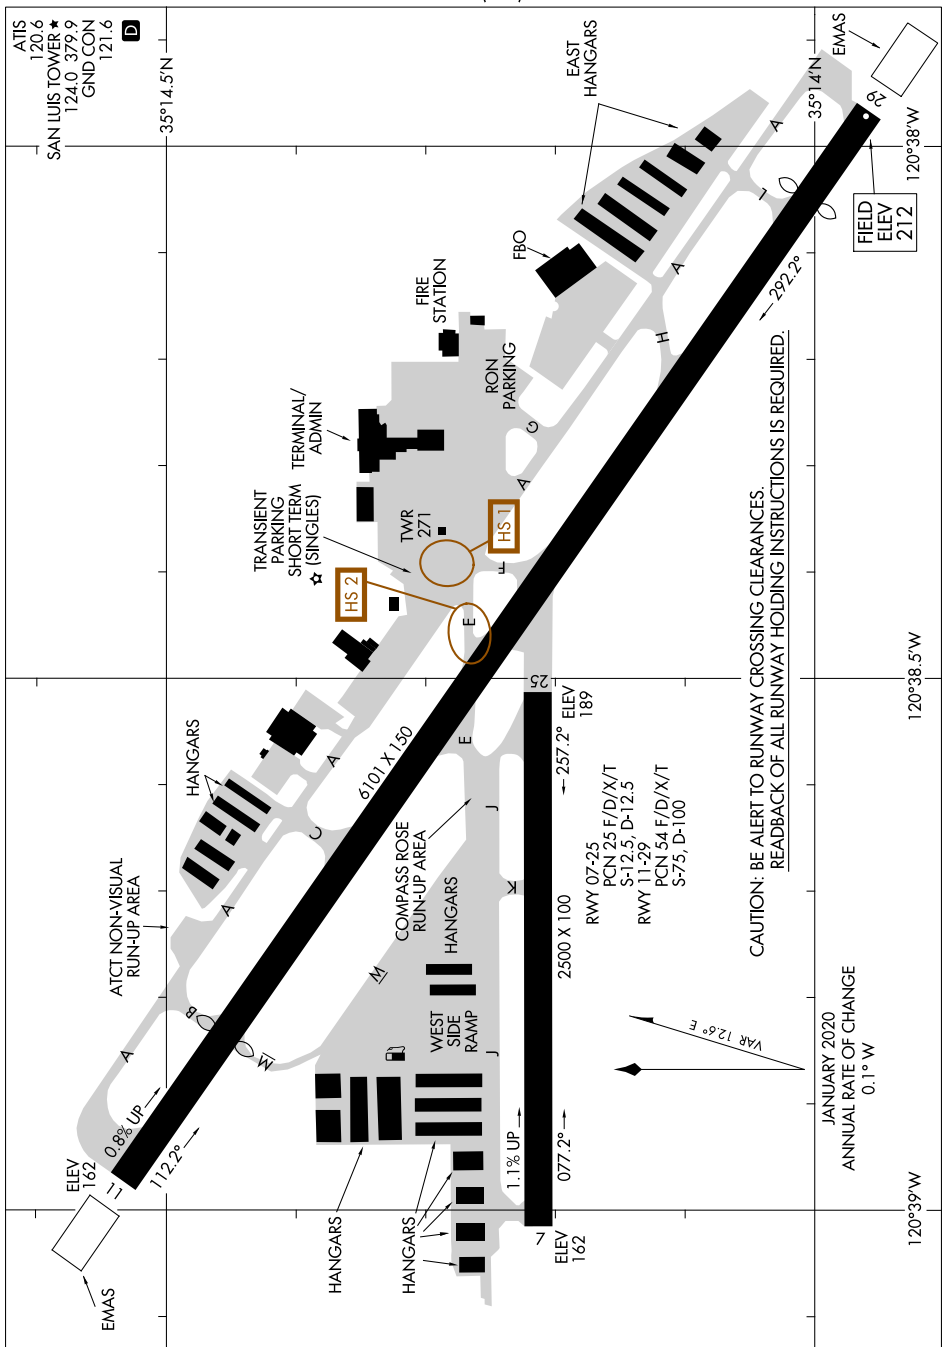

# AIRPORT DIAGRAM

AL-989 (FAA)

SAN LUIS COUNTY RGNL (SBP)  
SAN LUIS OBISPO, CALIFORNIA

SW-3, 12 AUG 2021 to 09 SEP 2021

SW-3, 12 AUG 2021 to 09 SEP 2021

# AIRPORT DIAGRAM

SAN LUIS OBISPO, CALIFORNIA  
SAN LUIS COUNTY RGNL (SBP)

JANUARY 2020  
ANNUAL RATE OF CHANGE  
0.1° W