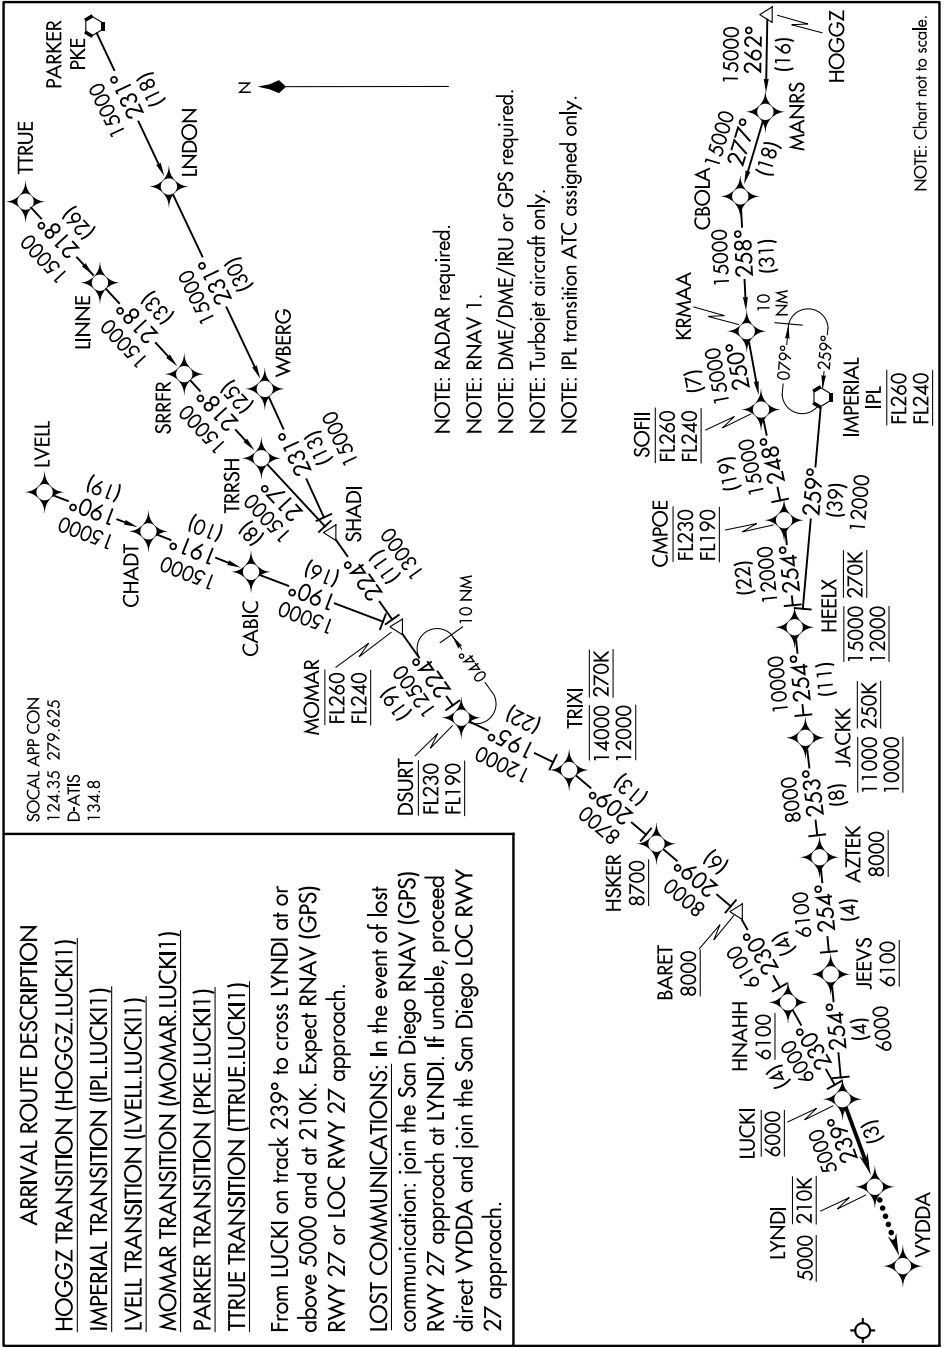

LUCK1 ONE ARRIVAL (RNAV)

AL-373 (FAA)

SAN DIEGO INTL (SAN)
SAN DIEGO, CALIFORNIA

SW-3, 19 MAY 2022 to 16 JUN 2022

ARRIVAL ROUTE DESCRIPTION

HOGGZ TRANSITION (HOGGZ.LUCK11)
IMPERIAL TRANSITION (IPL.LUCK11)
LVELL TRANSITION (LVELL.LUCK11)
MOMAR TRANSITION (MOMAR.LUCK11)
PARKER TRANSITION (PKE.LUCK11)
TTRUE TRANSITION (TTRUE.LUCK11)

From LUCK1 on track 239° to cross LYNDI at or above 5000 and at 210K. Expect RNAV (GPS) RWY 27 or LOC RWY 27 approach.

LOST COMMUNICATIONS: In the event of lost communication: join the San Diego RNAV (GPS) RWY 27 approach at LYNDI. If unable, proceed direct VYDDA and join the San Diego LOC RWY 27 approach.

LUCK1 ONE ARRIVAL (RNAV)

(LUCKI.LUCK11) 10NOV16

SAN DIEGO, CALIFORNIA
SAN DIEGO INTL (SAN)

SW-3, 19 MAY 2022 to 16 JUN 2022