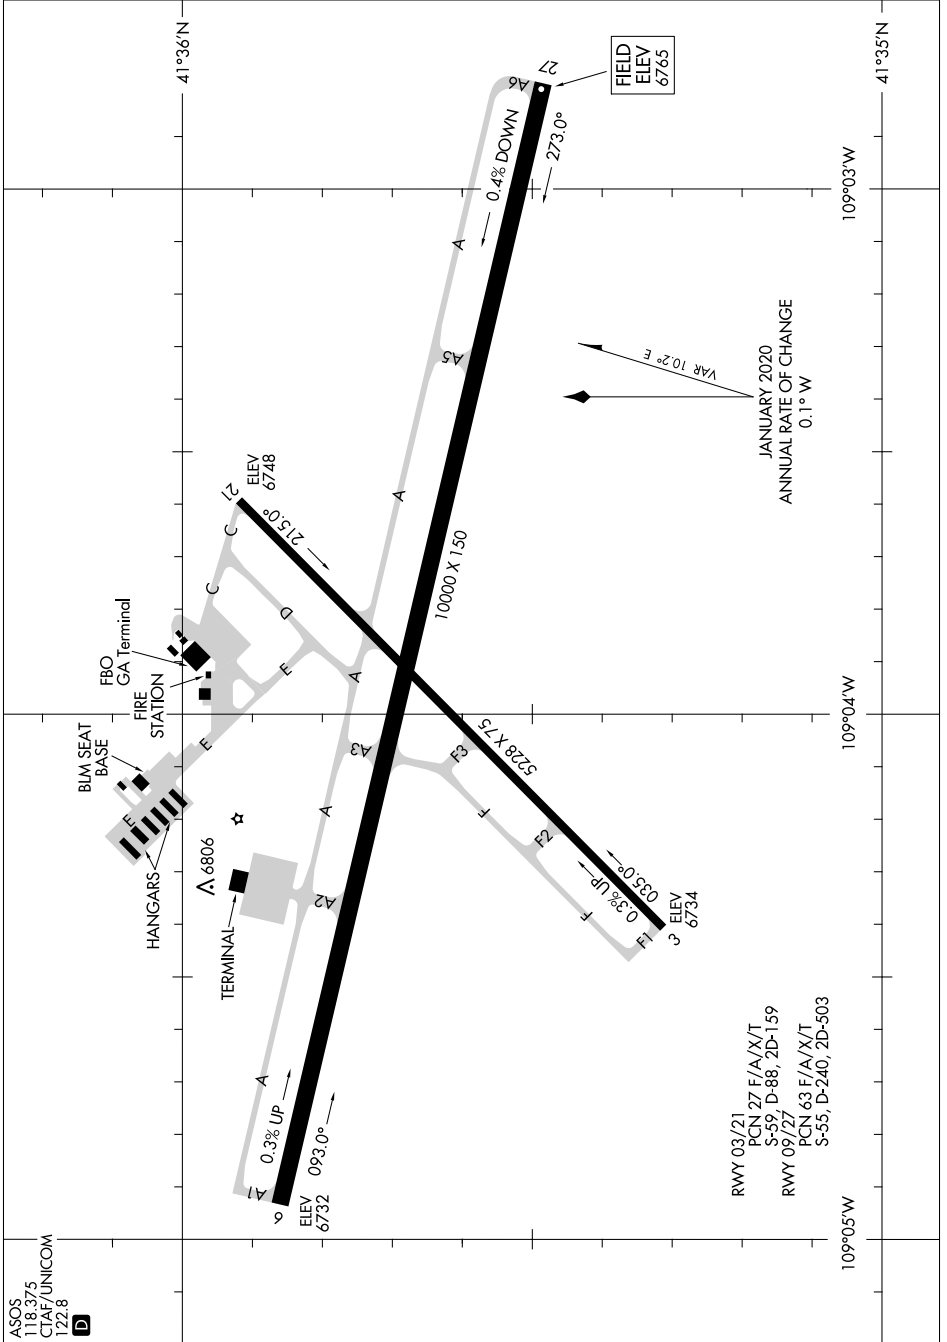

# AIRPORT DIAGRAM

AL-353 (FAA)

SOUTHWEST WYOMING RGNL (R.K.S)  
ROCK SPRINGS, WYOMING

NW-1, 07 OCT 2021 to 04 NOV 2021

NW-1, 07 OCT 2021 to 04 NOV 2021

ASOS  
118.375  
CTAF/UNICOM  
122.8  
D

RWY 03/21  
PCN 27 F/A/X/T  
S-59, D-88, 2D-159  
RWY 09/27  
PCN 63 F/A/X/T  
S-55, D-240, 2D-503