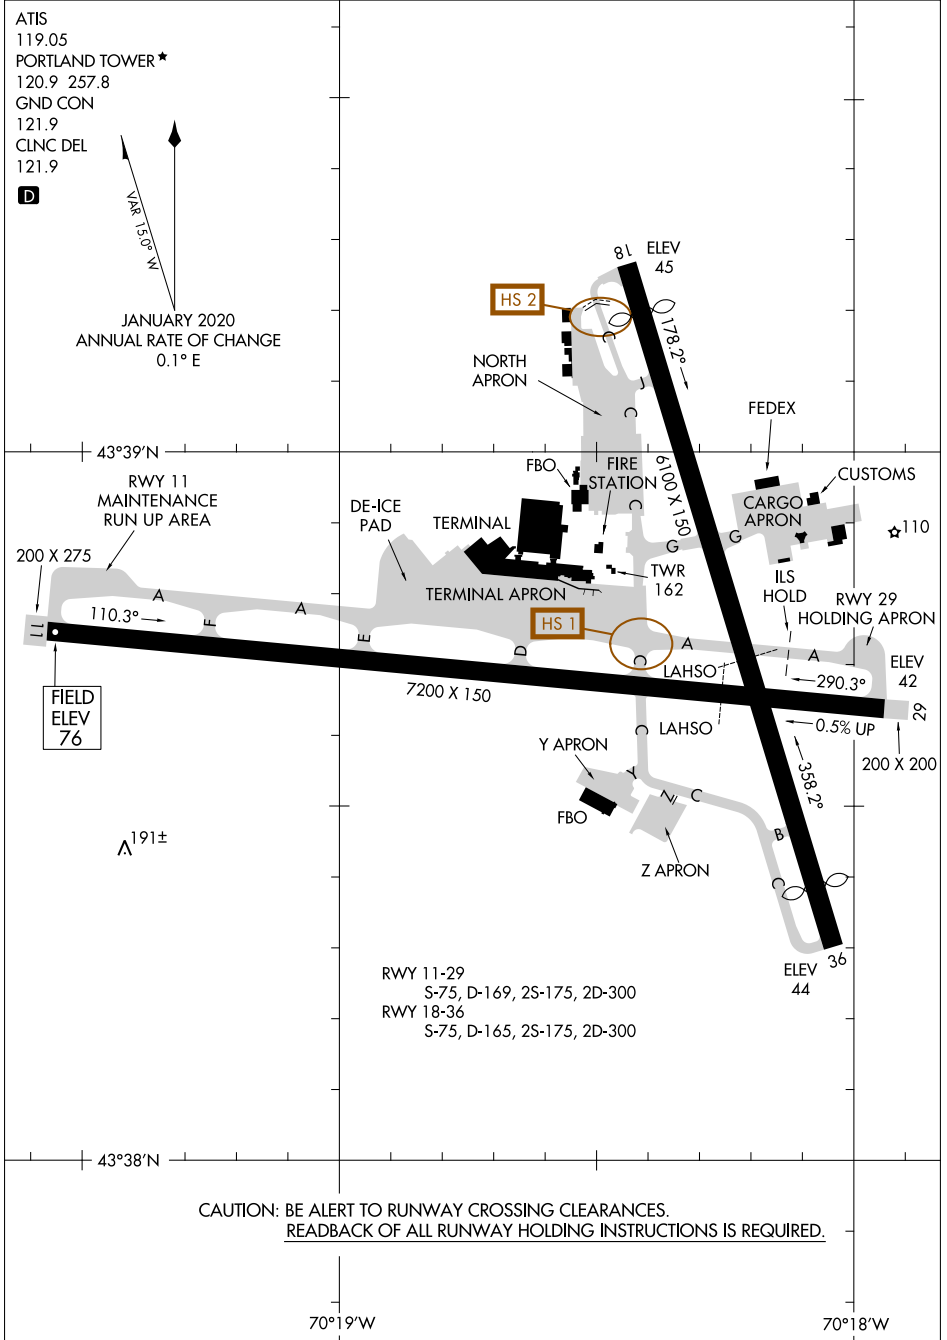

AIRPORT DIAGRAM

AL-329 (FAA)

PORTLAND INTL JETPORT (PWM)
PORTLAND, MAINE

ATIS
119.05
PORTLAND TOWER *
120.9 257.8
GND CON
121.9
CLNC DEL
121.9

D

JANUARY 2020
ANNUAL RATE OF CHANGE
0.1° E

NE-1, 26 MAR 2020 to 23 APR 2020

NE-1, 26 MAR 2020 to 23 APR 2020

AIRPORT DIAGRAM

PORTLAND, MAINE
PORTLAND INTL JETPORT (PWM)