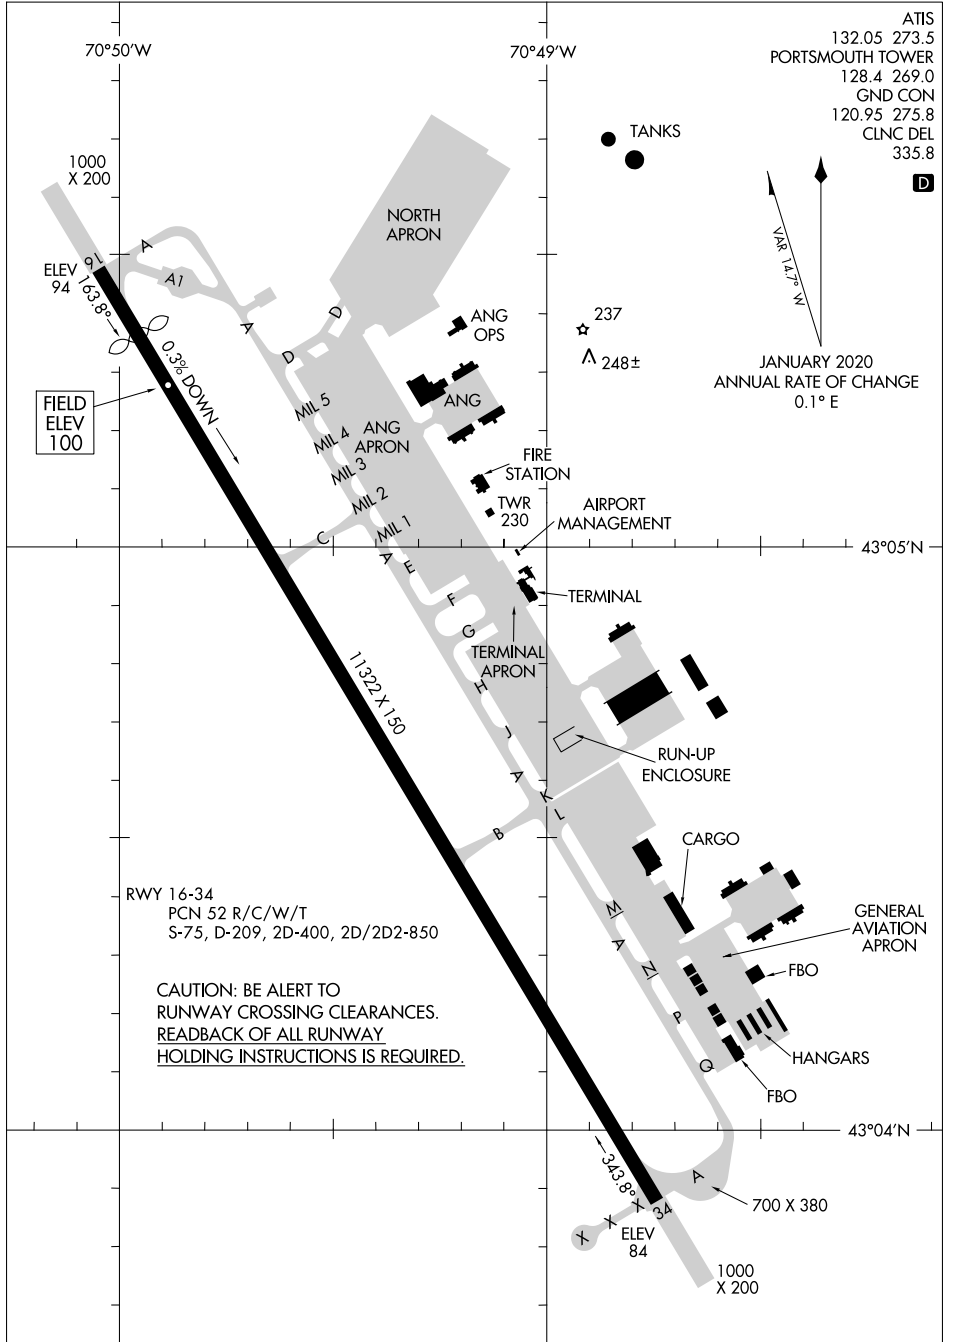

AIRPORT DIAGRAM

AL-678 (FAA)

PORTSMOUTH INTL AT PEASE (PSM)
PORTSMOUTH, NEW HAMPSHIRE

NE-1, 25 FEB 2021 to 25 MAR 2021

NE-1, 25 FEB 2021 to 25 MAR 2021

AIRPORT DIAGRAM

PORTSMOUTH, NEW HAMPSHIRE
PORTSMOUTH INTL AT PEASE (PSM)