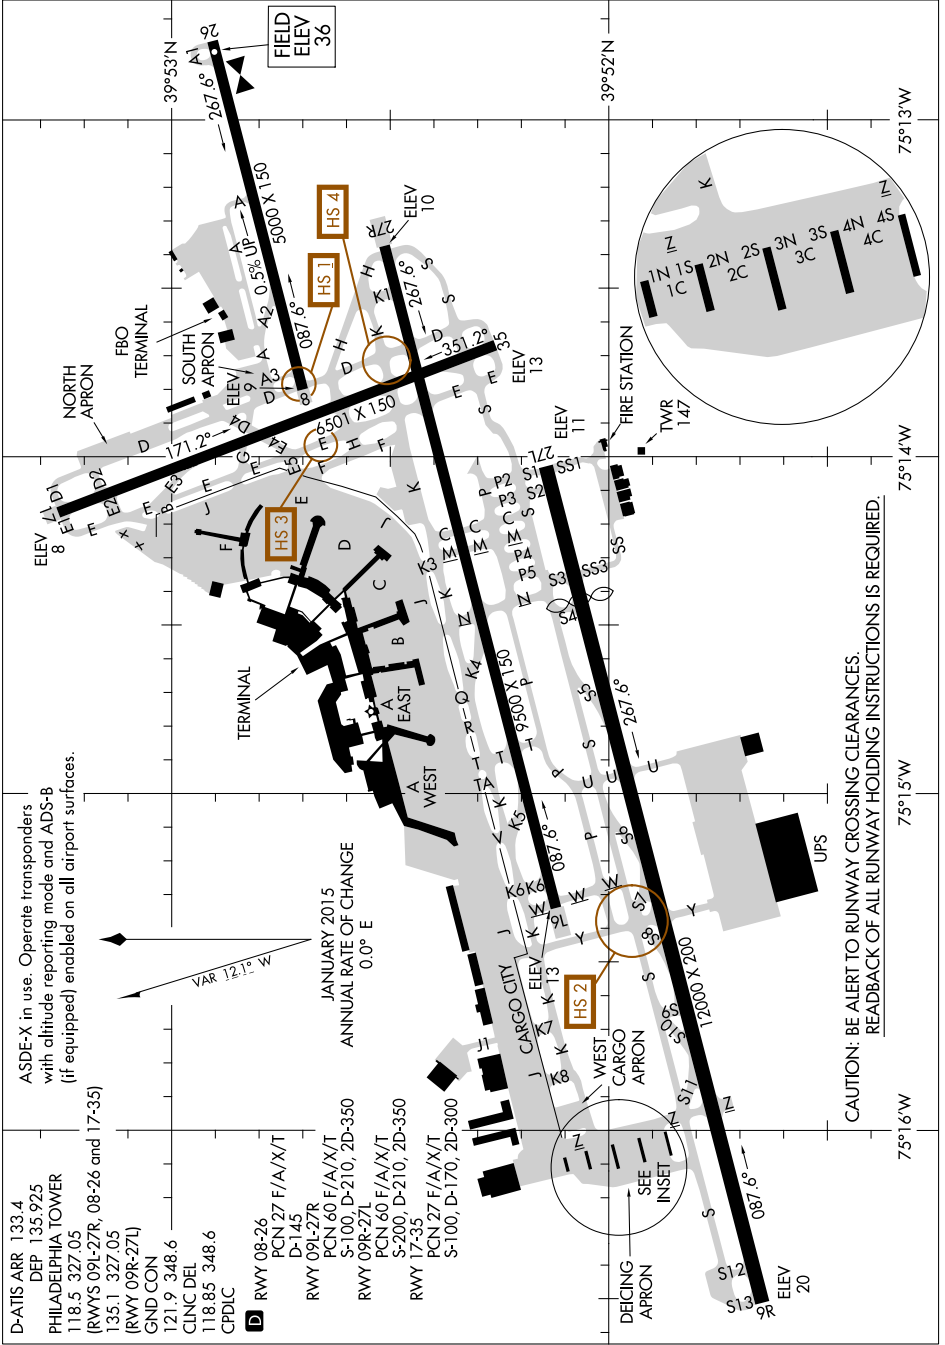

# AIRPORT DIAGRAM

AL-320 (FAA)

PHILADELPHIA INTL (PHL)  
PHILADELPHIA, PENNSYLVANIA

NE-4, 13 SEP 2018 to 11 OCT 2018

# AIRPORT DIAGRAM

PHILADELPHIA, PENNSYLVANIA  
PHILADELPHIA INTL (PHL)

NE-4, 13 SEP 2018 to 11 OCT 2018