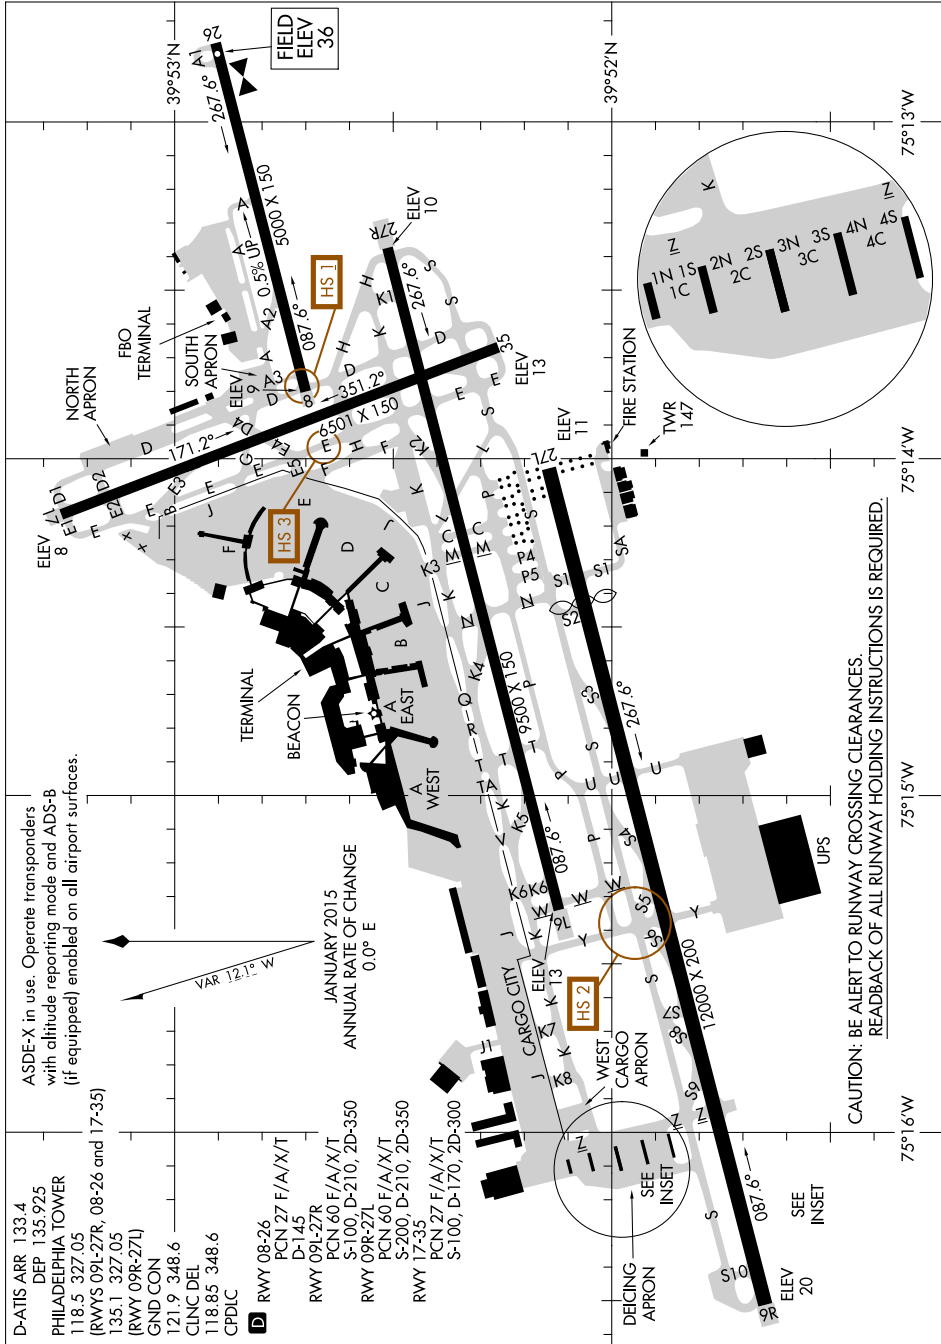

# AIRPORT DIAGRAM

AL-320 (FAA)

PHILADELPHIA INTL (PHL)  
PHILADELPHIA, PENNSYLVANIA

NE-4, 29 MAR 2018 to 26 APR 2018

NE-4, 29 MAR 2018 to 26 APR 2018