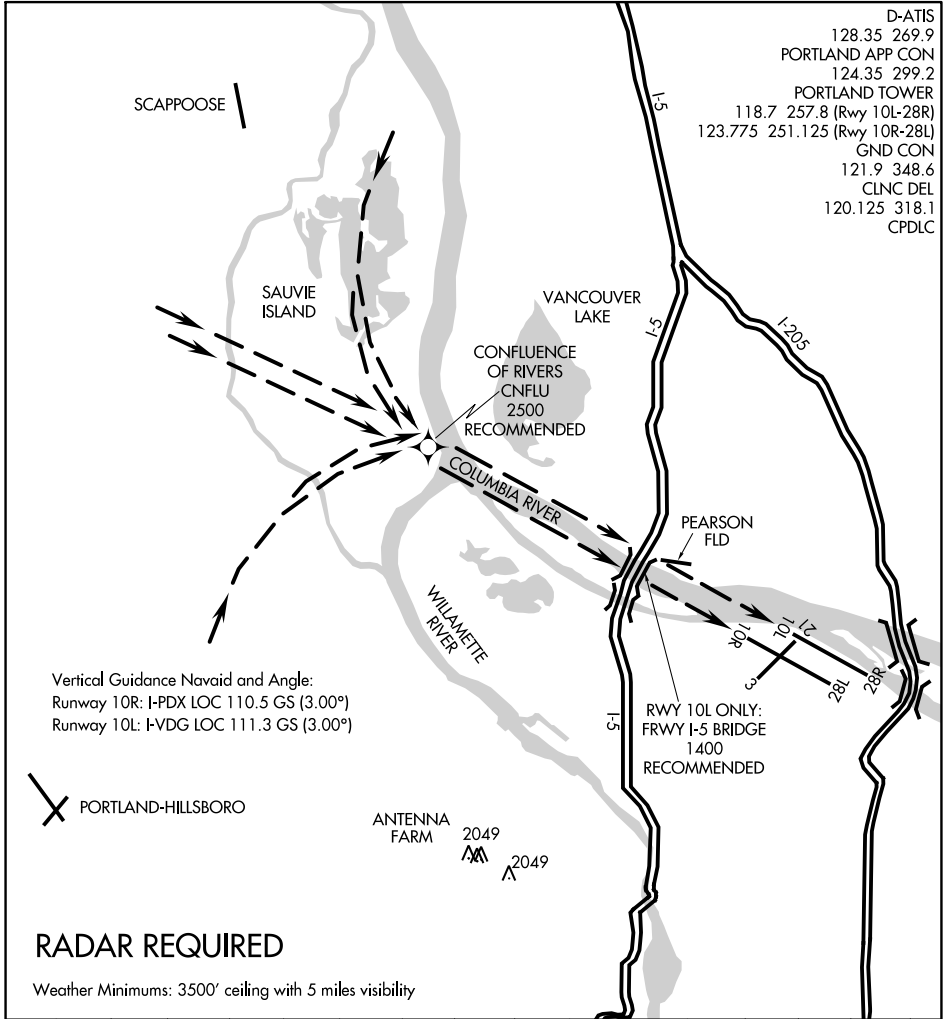

21168

COLUMBIA VISUAL RWY 10L/R

AL-330 (FAA)

PORTLAND INTL (PDX)
PORTLAND, OREGON

D-ATIS
128.35 269.9
PORTLAND APP CON
124.35 299.2
PORTLAND TOWER
118.7 257.8 (Rwy 10L-28R)
123.775 251.125 (Rwy 10R-28L)
GND CON
121.9 348.6
CLNC DEL
120.125 318.1
CPDLC

NW-1, 02 DEC 2021 to 30 DEC 2021

NW-1, 02 DEC 2021 to 30 DEC 2021

RADAR REQUIRED

Weather Minimums: 3500' ceiling with 5 miles visibility

1	2	3	4	5	6	7	8	9	10	11	12	13	14	15	16
---	---	---	---	---	---	---	---	---	----	----	----	----	----	----	----

COLUMBIA VISUAL RWY 10L/R
PROCEDURE NOT AUTHORIZED AT NIGHT

COLUMBIA VISUAL RWY 10L/R

Amdt 3 02MAY13

45°35'N-122°36'W

PORTLAND, OREGON
PORTLAND INTL (PDX)