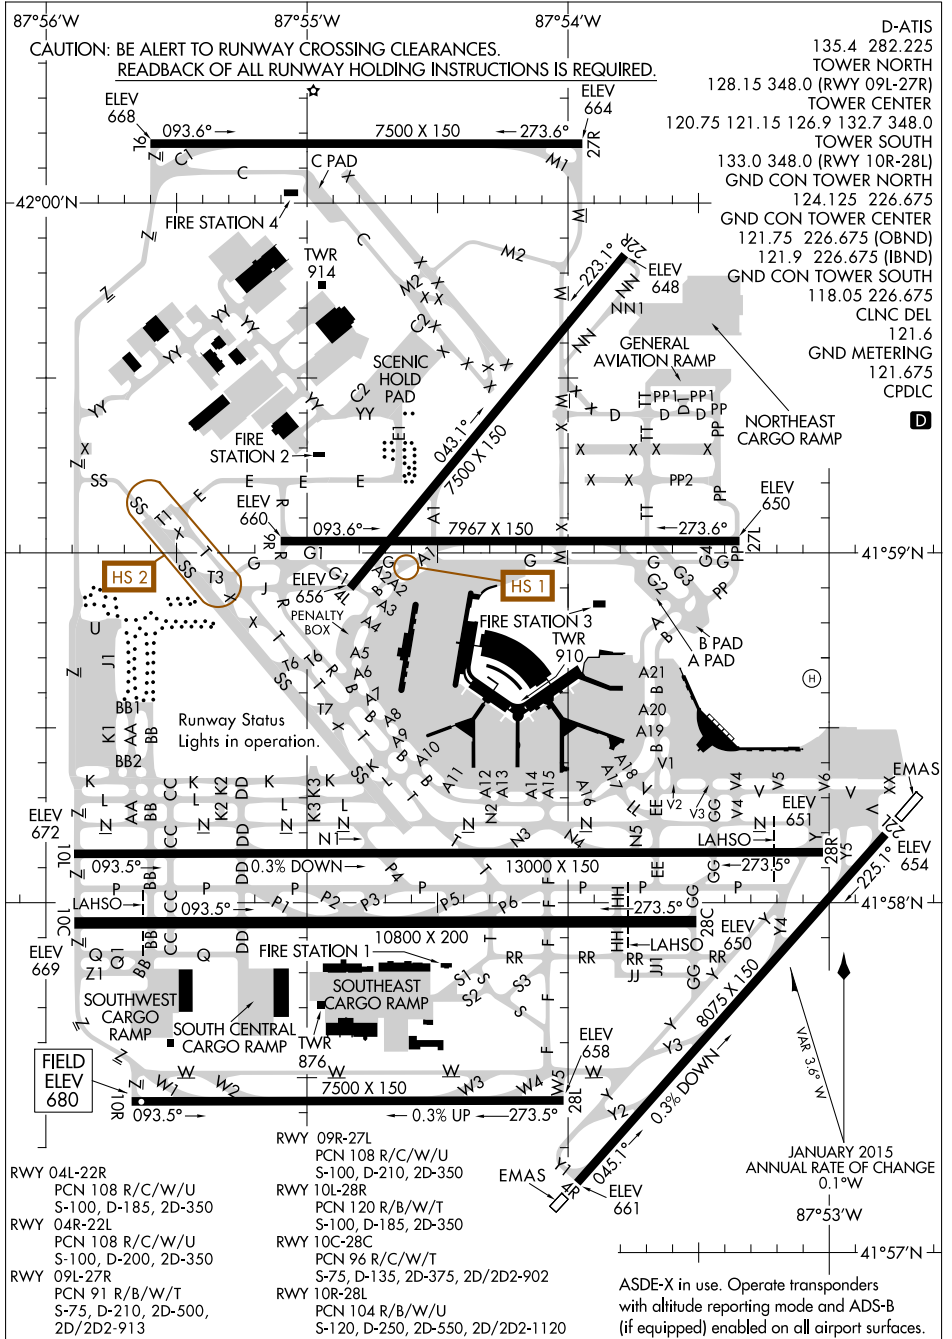

AIRPORT DIAGRAM

19171

CHICAGO O'HARE INTL (ORD)
CHICAGO, ILLINOIS

AL-166 (FAA)

AIRPORT DIAGRAM

19171

CHICAGO, ILLINOIS
CHICAGO O'HARE INTL (ORD)

RWY 04L-22R PCN 108 R/C/W/U S-100, D-185, 2D-350	RWY 10L-28R PCN 120 R/B/W/T S-100, D-185, 2D-350
RWY 04R-22L PCN 108 R/C/W/U S-100, D-200, 2D-350	RWY 10C-28C PCN 96 R/C/W/T S-75, D-135, 2D-375, 2D/2D2-902
RWY 09L-27R PCN 91 R/B/W/T S-75, D-210, 2D-500, 2D/2D2-913	RWY 10R-28L PCN 104 R/B/W/U S-120, D-250, 2D-550, 2D/2D2-1120