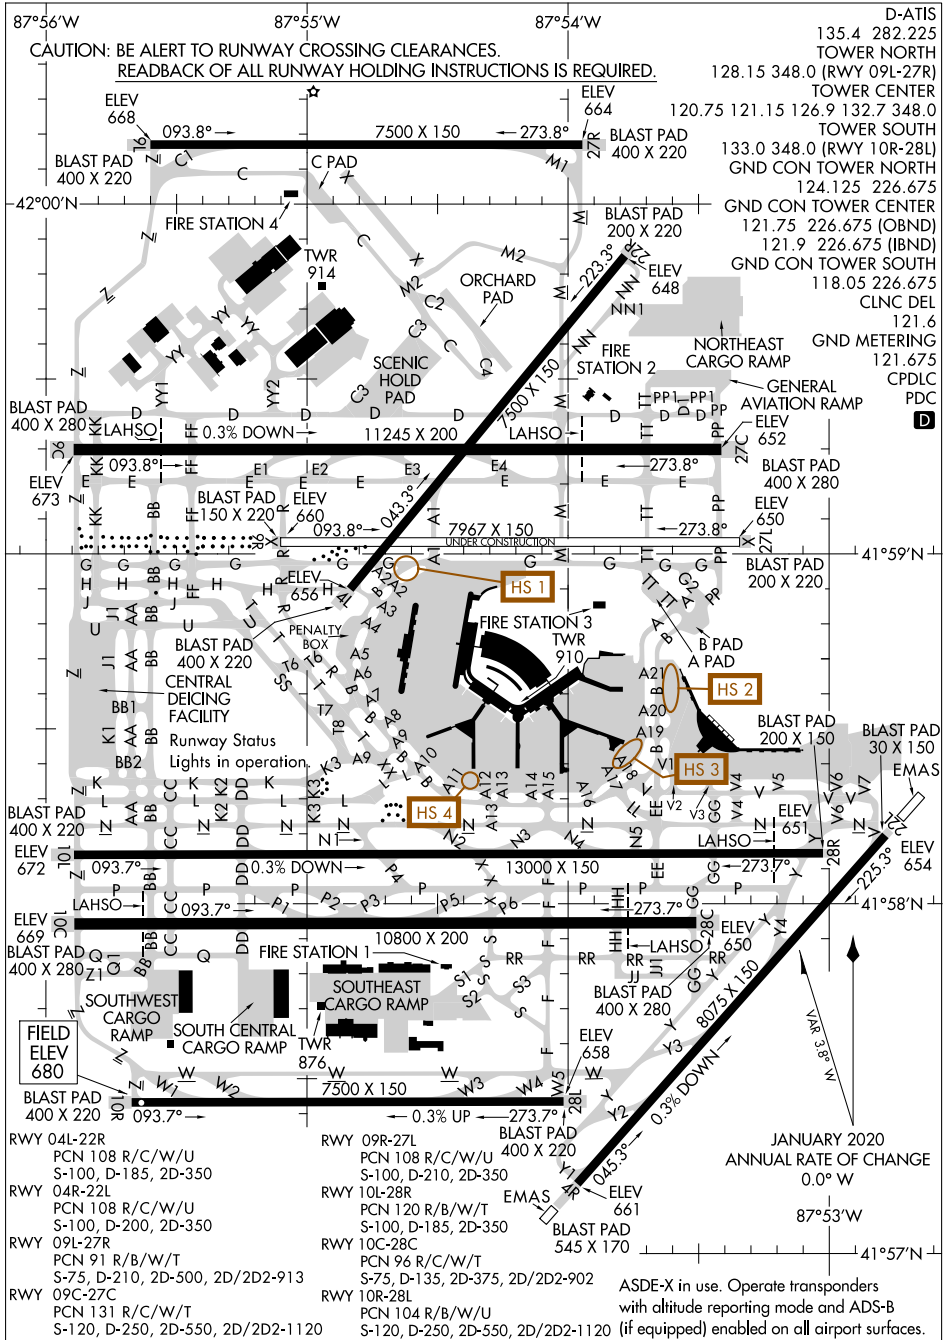

AIRPORT DIAGRAM

AL-166 (FAA)

CHICAGO O'HARE INTL (O.R.D)

CHICAGO, ILLINOIS

EC-3, 07 OCT 2021 to 04 NOV 2021

EC-3, 07 OCT 2021 to 04 NOV 2021

AIRPORT DIAGRAM

CHICAGO O'HARE INTL (O.R.D)