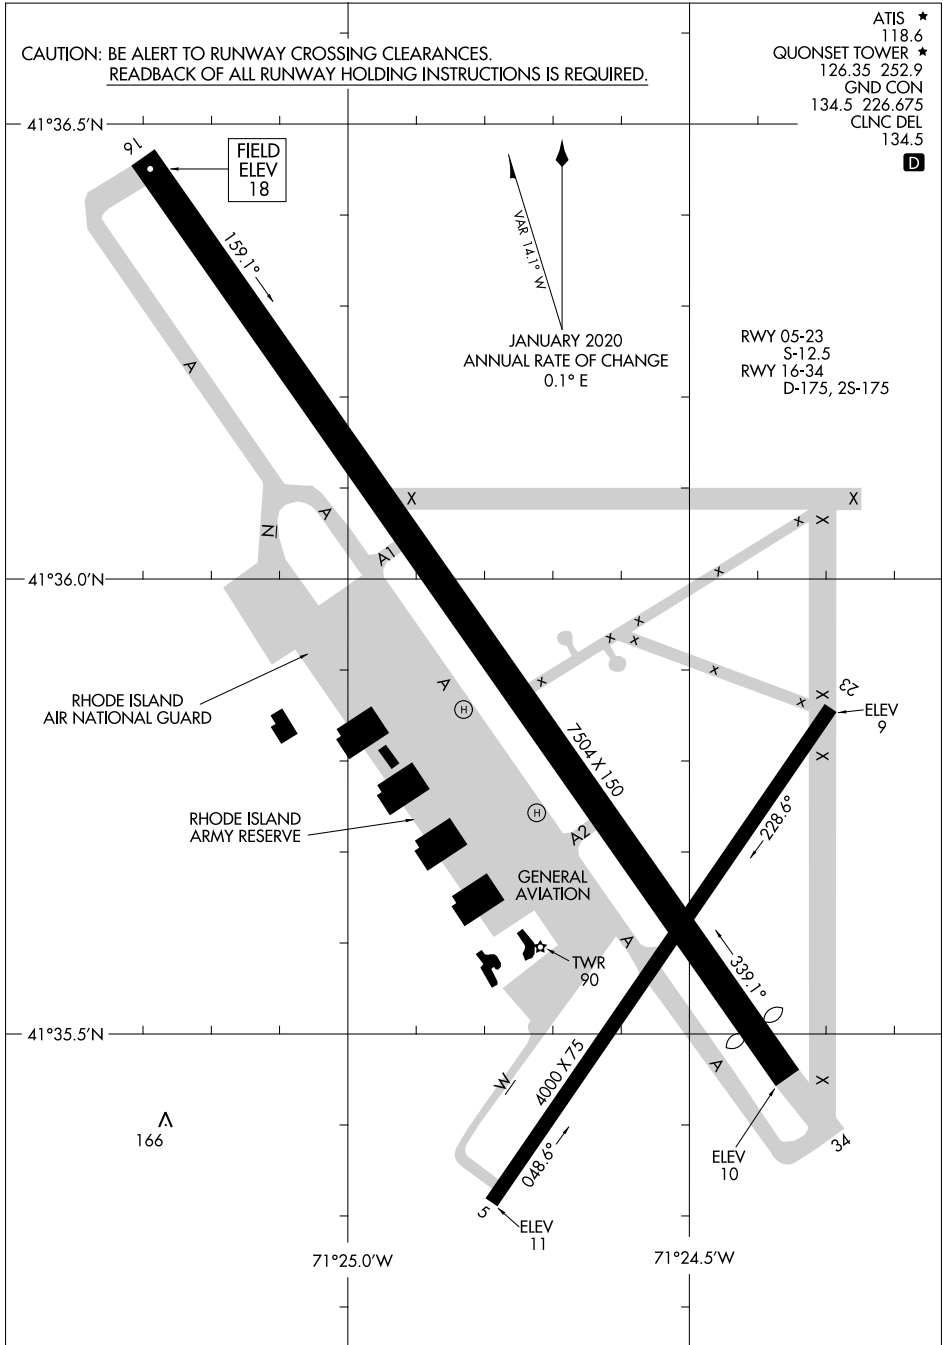

AIRPORT DIAGRAM

AL-338 (FAA)

QUONSET STATE (OQU)
NORTH KINGSTOWN, RHODE ISLAND

CAUTION: BE ALERT TO RUNWAY CROSSING CLEARANCES.
READBACK OF ALL RUNWAY HOLDING INSTRUCTIONS IS REQUIRED.

RWY 05-23
S-12.5
RWY 16-34
D-175, 2S-175

VAR 1.1° W
JANUARY 2020
ANNUAL RATE OF CHANGE
0.1° E

NE-1, 17 JUN 2021 to 15 JUL 2021

NE-1, 17 JUN 2021 to 15 JUL 2021

AIRPORT DIAGRAM

NORTH KINGSTOWN, RHODE ISLAND
QUONSET STATE (OQU)