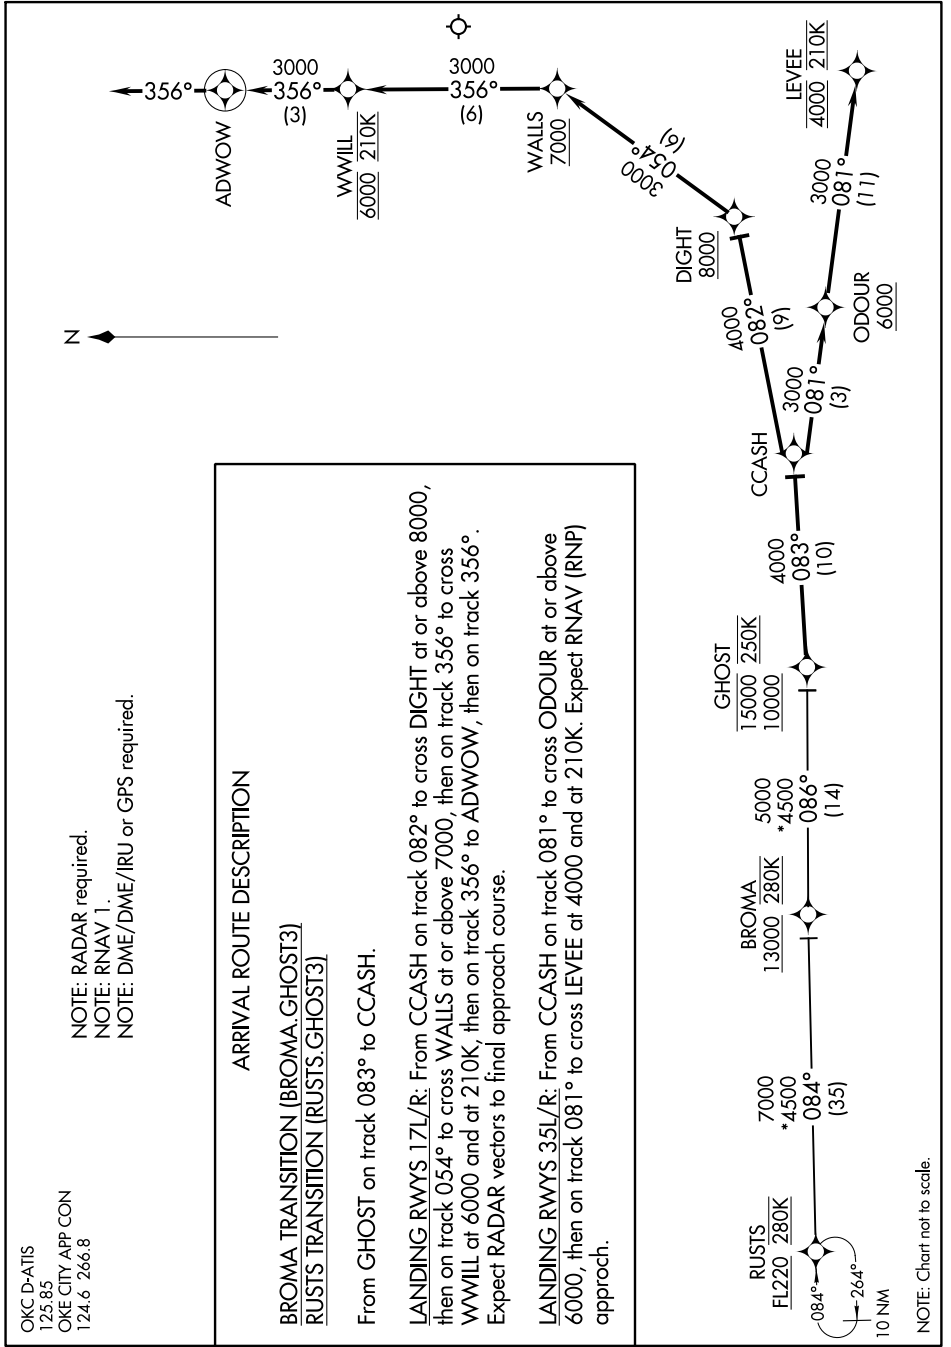

GHOST THREE ARRIVAL (RNAV)

NOTE: RADAR required.
NOTE: RNAV 1.
NOTE: DME/DME/IRU or GPS required.

ARRIVAL ROUTE DESCRIPTION

BROMA TRANSITION (BROMA.GHOST3)
RUSTS TRANSITION (RUSTS.GHOST3)

From GHOST on track 083° to CCASH.

LANDING RWYS 17L/R: From CCASH on track 082° to cross DIGIT at or above 8000, then on track 054° to cross WALLS at or above 7000, then on track 356° to cross WWILL at 6000 and at 210K, then on track 356° to ADWOW, then on track 356°. Expect RADAR vectors to final approach course.

LANDING RWYS 35L/R: From CCASH on track 081° to cross ODOUR at or above 6000, then on track 081° to cross LEVEE at 4000 and at 210K. Expect RNAV (RNP) approach.

OKC-D-ATIS
125.85
OKC CITY APP CON
124.6 266.8

OKLAHOMA CITY, OKLAHOMA
WILL ROGERS WORLD (OKC)

GHOST THREE ARRIVAL (RNAV)

(GHOST.GHOST3) 07DEC17

NOTE: Chart not to scale.