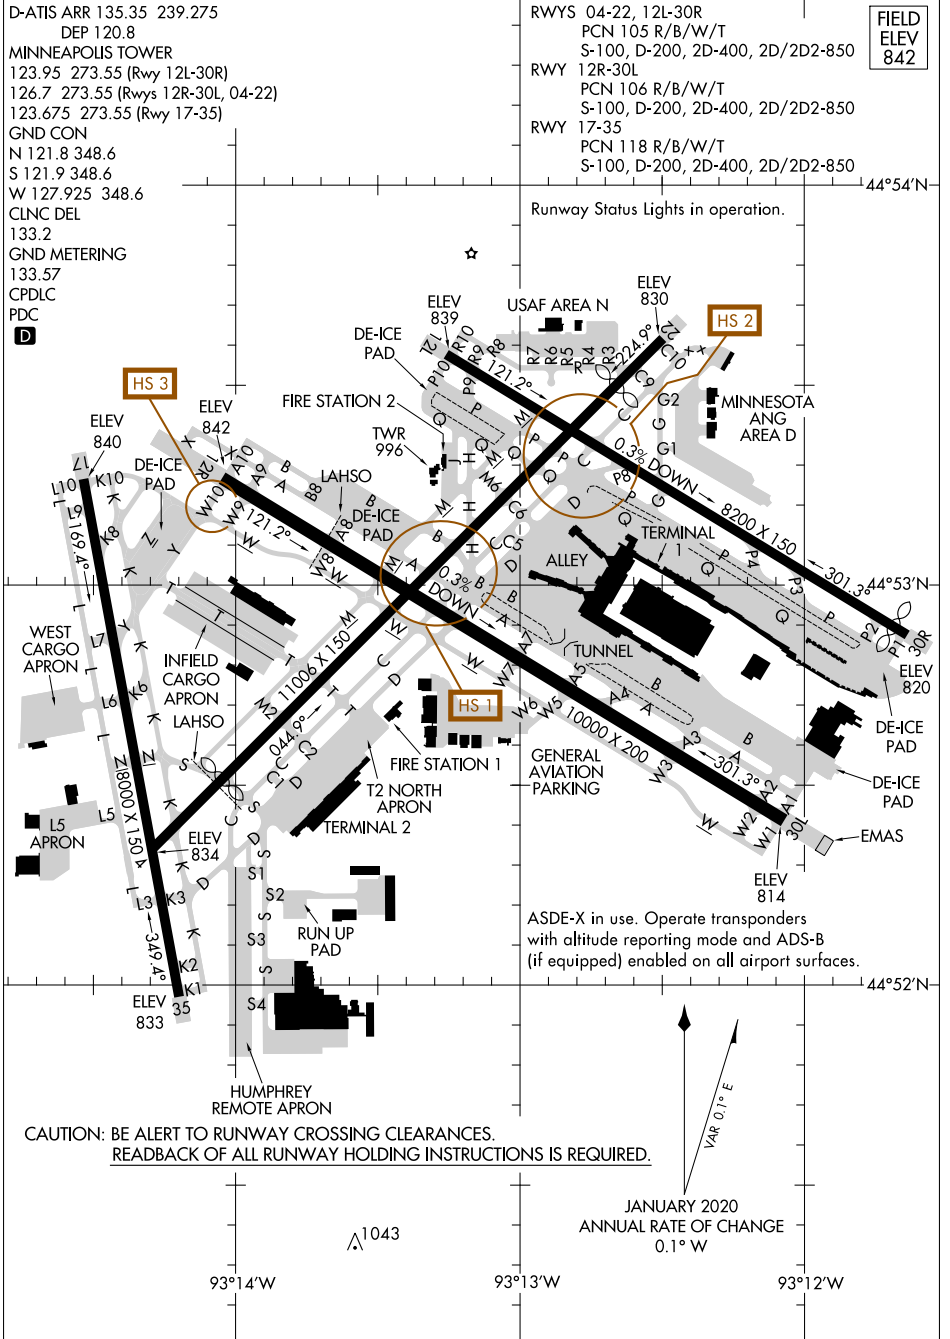

AIRPORT DIAGRAM

MINNEAPOLIS-ST PAUL INTL/WOLD-CHAMBERLAIN (MSP)

AL-264 (FAA)

MINNEAPOLIS, MINNESOTA

NC-1, 27 JAN 2022 to 24 FEB 2022

NC-1, 27 JAN 2022 to 24 FEB 2022

AIRPORT DIAGRAM

MINNEAPOLIS-ST PAUL INTL/WOLD-CHAMBERLAIN (MSP)

MINNEAPOLIS, MINNESOTA