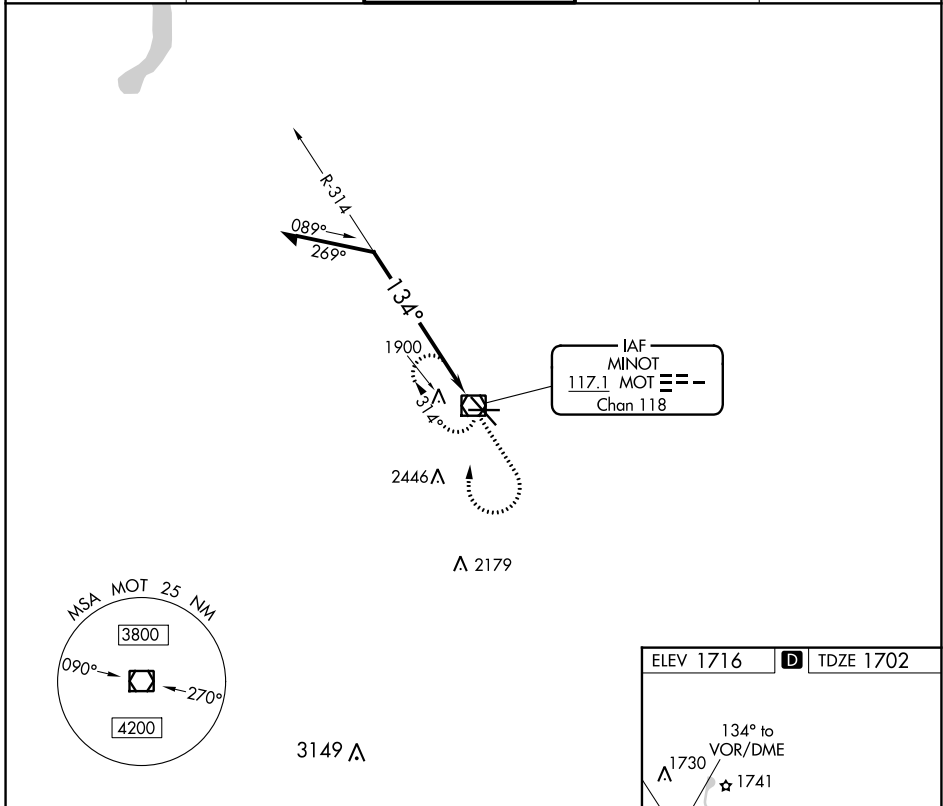

VOR/DME MOT 117.1 Chan 118	APP CRS 134°	Rwy Idg 7700 TDZE 1702 Apt Elev 1716
--	------------------------	---

VOR RWY 13

MINOT INTL (MOT)

▽
▲

MISSED APPROACH: Climb to 3500 then right turn direct MOT VOR/DME and hold.

ASOS 118.725	MINOT APP CON * 119.6 363.8	MAGIC CITY TOWER * 118.2 (CTAF) 251.125	GND CON 121.9	UNICOM 122.95
------------------------	---------------------------------------	---	-------------------------	-------------------------

CATEGORY	A	B	C	D
S-13	2200-1	498 (500-1)	2200-1 ³ / ₈ 498 (500-1 ³ / ₈)	2200-1 ¹ / ₂ 498 (500-1 ¹ / ₂)
CIRCLING	2200-1 484 (500-1)	2240-1 524 (600-1)	2800-3	1084 (1100-3)

ELEV 1716 **D** TDZE 1702

REIL Rwy 13
REIL Rwys 8 and 26 **D**
HIRL Rwys 8-26 and 13-31 **D**

NC-1, 04 NOV 2021 to 02 DEC 2021

NC-1, 04 NOV 2021 to 02 DEC 2021