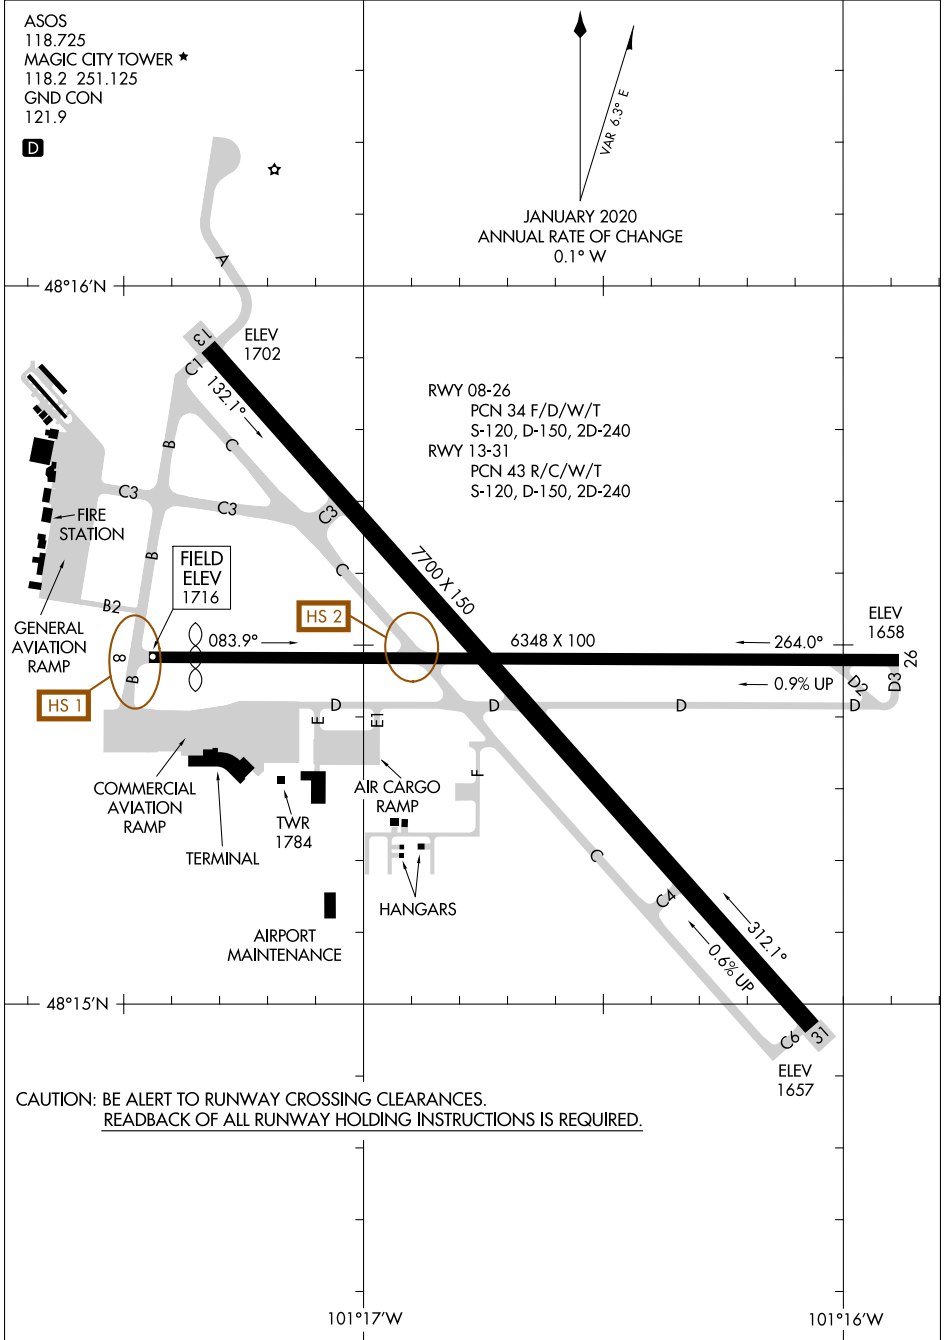

21168

AIRPORT DIAGRAM

AL-635 (FAA)

MINOT INTL (MOT)
MINOT, NORTH DAKOTA

ASOS
118.725
MAGIC CITY TOWER *
118.2 251.125
GND CON
121.9

NC-1, 07 OCT 2021 to 04 NOV 2021

NC-1, 07 OCT 2021 to 04 NOV 2021

CAUTION: BE ALERT TO RUNWAY CROSSING CLEARANCES.
READEBACK OF ALL RUNWAY HOLDING INSTRUCTIONS IS REQUIRED.

AIRPORT DIAGRAM

21168

MINOT, NORTH DAKOTA
MINOT INTL (MOT)