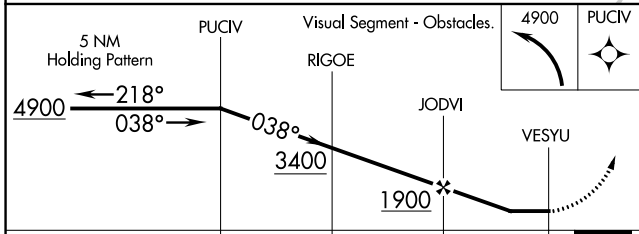

APP CRS	Rwy Idg	5320
038°	TDZE	161
	Apt Elev	163

RNAV (GPS) RWY 4

MC MINNVILLE MUNI (MMV)

RNP APCH.

▼ When local altimeter setting not received, use Aurora State altimeter setting and increase all MDA 60 feet and visibility Cts C/D to 1¾. Rwy 4 helicopter visibility reduction below ¾ SM NA.

▲ MISSED APPROACH: Climbing left turn to 4900 direct PUCIV and hold, continue climb-in-hold to 4900.

ASOS 135.675	PORTLAND APP CON 126.0 284.6 (NORTH)	SEATTLE CENTER 125.8 291.7 (SOUTH)	CLNC DEL 118.35	UNICOM 123.0 (CTAF) 0
------------------------	--	--	---------------------------	---------------------------------