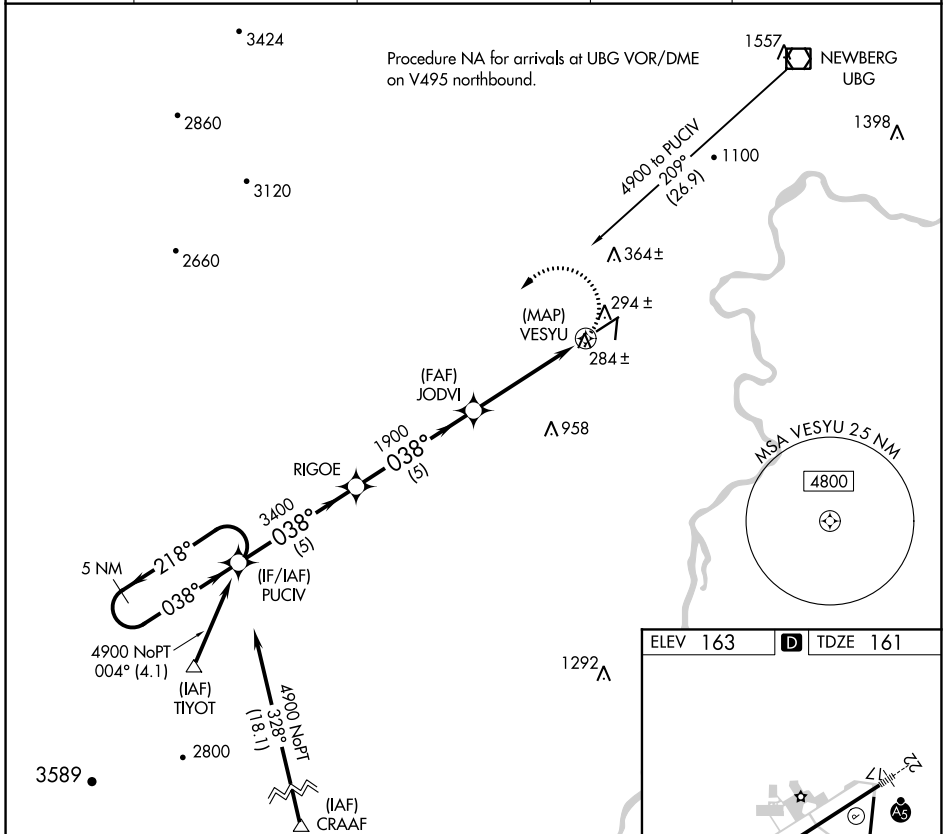

APP CRS	Rwy Idg	5320
038°	TDZE	161
	Apt Elev	163

RNAV (GPS) RWY 4

MC MINNVILLE MUNI (MMV)

RNP APCH.

▼ When local altimeter setting not received, use Aurora State altimeter setting and increase all MDA 60 feet and visibility Cts C/D to 1¾. Rwy 4 helicopter visibility reduction below ¾ SM NA.

▲ MISSED APPROACH: Climbing left turn to 4900 direct PUCIV and hold, continue climb-in-hold to 4900.

ASOS 135.675	PORTLAND APP CON 126.0 284.6 (NORTH)	SEATTLE CENTER 125.8 291.7 (SOUTH)	CLNC DEL 118.35	UNICOM 123.0 (CTAF) 0
------------------------	--	--	---------------------------	---------------------------------

NW-1, 22 APR 2021 to 20 MAY 2021

NW-1, 22 APR 2021 to 20 MAY 2021