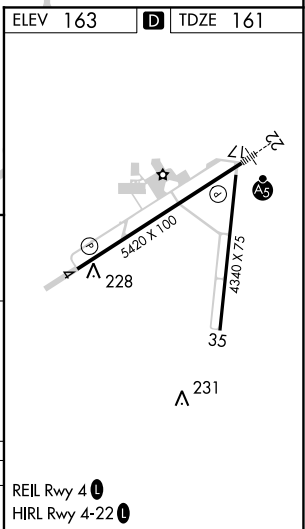

APP CRS	Rwy Idg	5320
038°	TDZE	161
	Apt Elev	163

RNAV (GPS) RWY 4

MC MINNVILLE MUNI (MMV)

RNP APCH.

▼ When local altimeter setting not received, use Aurora State altimeter setting and increase all MDA 60 feet and visibility Cts C/D to 1¾. Rwy 4 helicopter visibility reduction below ¾ SM NA.

▲ MISSED APPROACH: Climbing left turn to 4900 direct PUCIV and hold, continue climb-in-hold to 4900.

ASOS 135.675	PORTLAND APP CON 126.0 284.6 (NORTH)	SEATTLE CENTER 125.8 291.7 (SOUTH)	CLNC DEL 118.35	UNICOM 123.0 (CTAF) 0
------------------------	--	--	---------------------------	---------------------------------