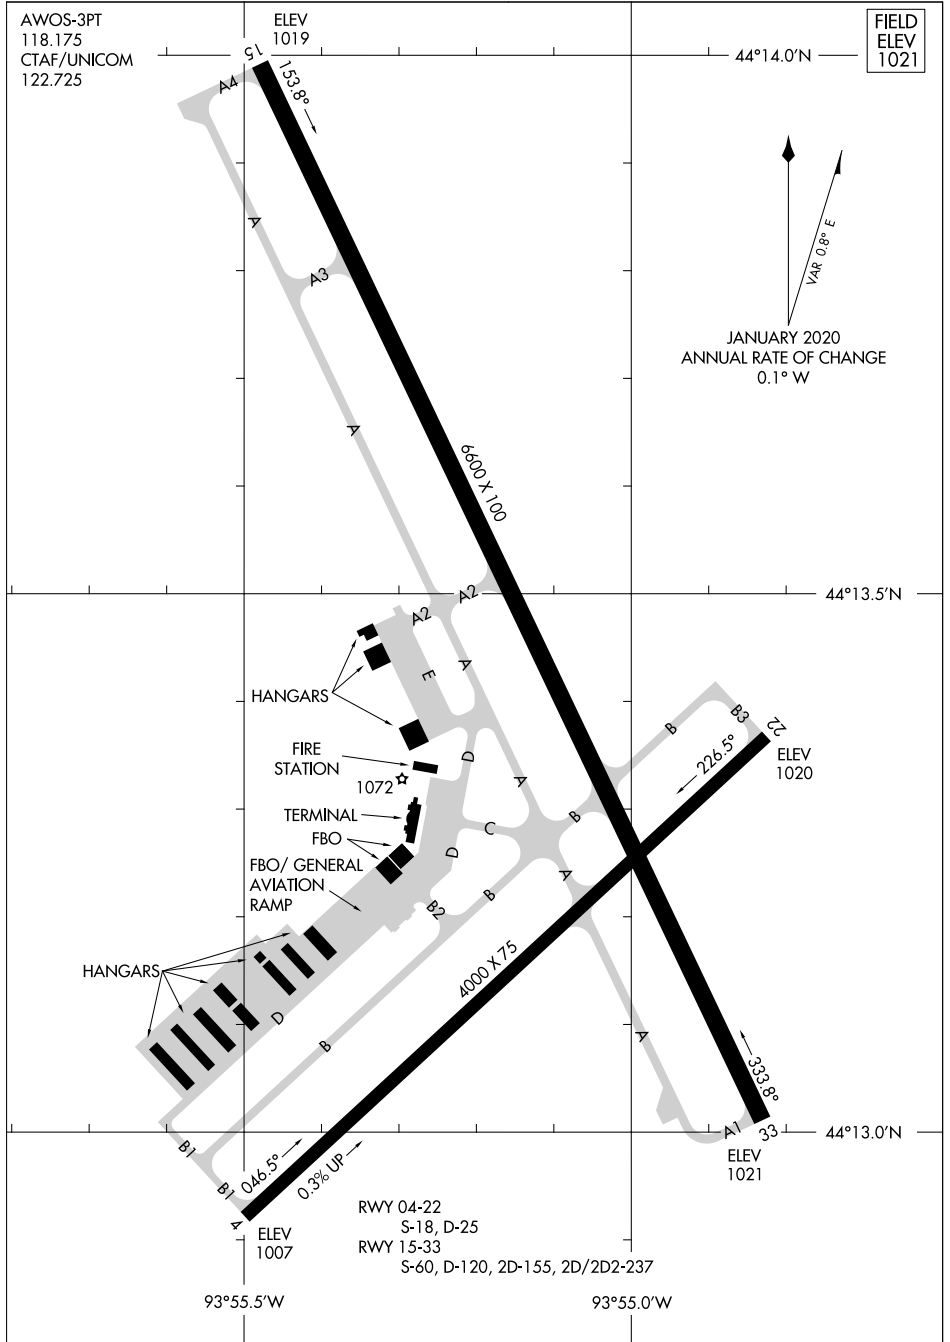

20086

# AIRPORT DIAGRAM

AL-5755 (FAA)

MANKATO RGNL (MKT)  
MANKATO, MINNESOTA

# AIRPORT DIAGRAM

20086

MANKATO, MINNESOTA  
MANKATO RGNL (MKT)