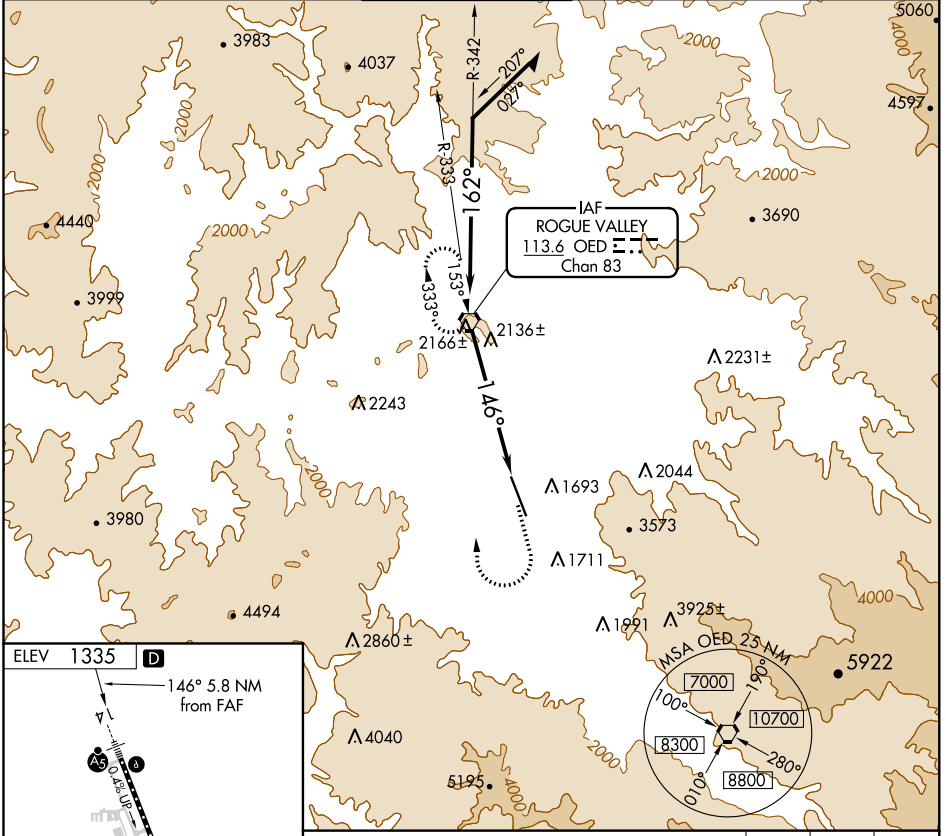

VORTAC OED 113.6 Chan 83	APP CRS 146°	Rwy Idg TDZE Apt Elev N/A N/A 1335

VOR-A

ROGUE VALLEY INTL-MEDFORD (MFR)

▲ If local altimeter setting not received, procedure NA. MISSED APPROACH: Climb to 2900 then climbing right turn to 6400 direct OED VORTAC and hold, continue climb-in-hold to 6400.

☁ -5°C

ATIS 127.25	CASCADE APP CON * 124.3 379.9	MEDFORD TOWER * 119.4 (CTAF) 257.8	GND CON 121.8	UNICOM 122.95

NW-1, 27 FEB 2020 to 26 MAR 2020

NW-1, 27 FEB 2020 to 26 MAR 2020