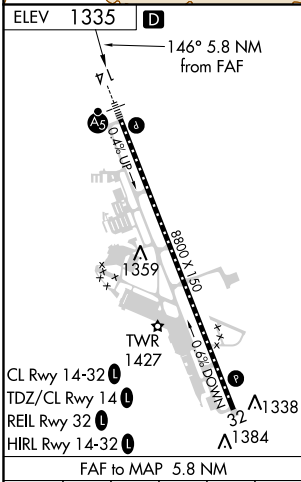

CATEGORY	A	B	C	D
CIRCLING	2680-1¼ 1345 (1400-1¼)	2680-1½ 1345 (1400-1½)	2680-3	1345 (1400-3)