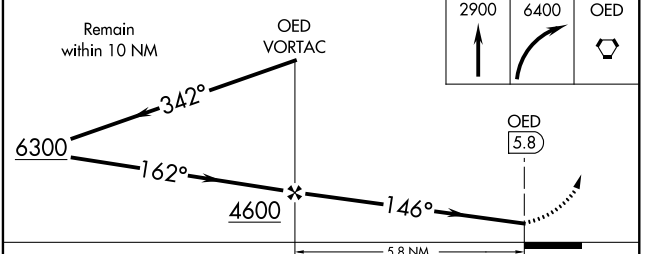

CATEGORY	A	B	C	D
CIRCLING	2680-1¼ 1345 (1400-1¼)	2680-1½ 1345 (1400-1½)	2680-3	1345 (1400-3)