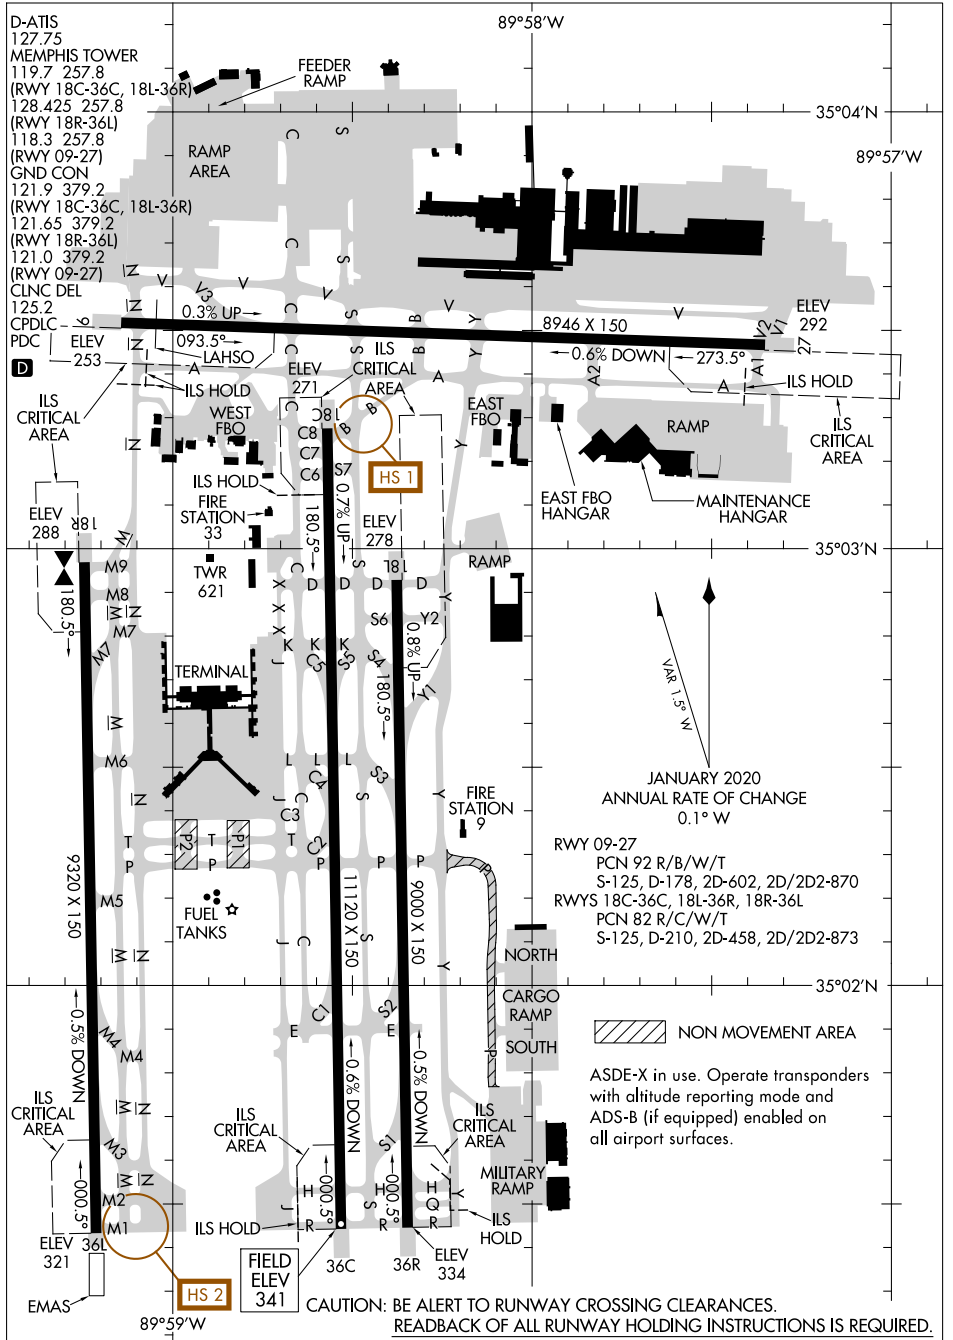

AIRPORT DIAGRAM

MEMPHIS INTL (MEM)
MEMPHIS, TENNESSEE

AL-253 (FAA)

SE-1, 02 DEC 2021 to 30 DEC 2021

SE-1, 02 DEC 2021 to 30 DEC 2021

AIRPORT DIAGRAM

MEMPHIS, TENNESSEE
MEMPHIS INTL (MEM)