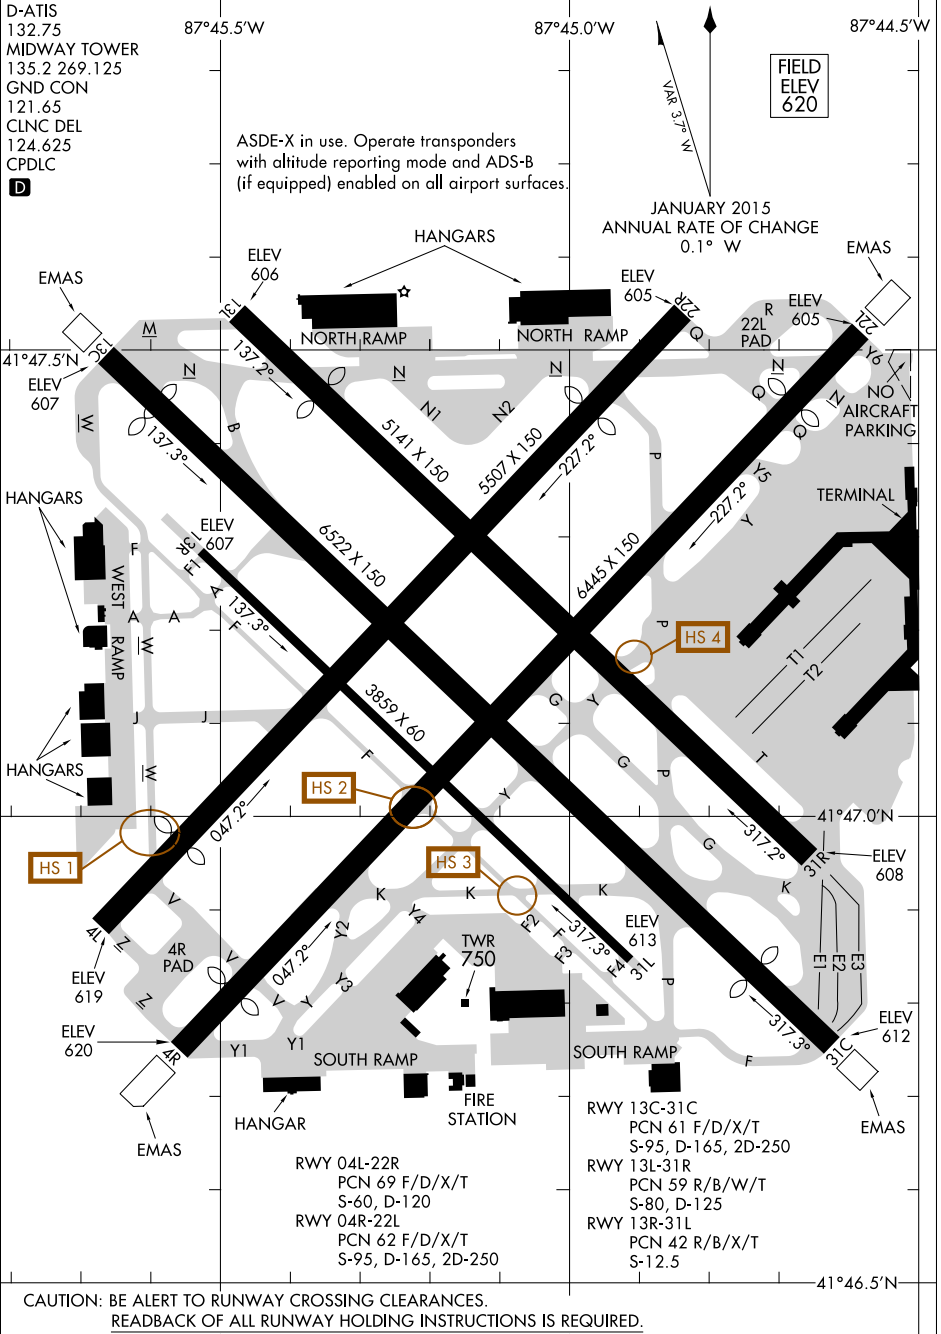

19171

AIRPORT DIAGRAM

AL-81 (FAA)

CHICAGO MIDWAY INTL (MDW)
CHICAGO, ILLINOIS

EC-3, 07 NOV 2019 to 05 DEC 2019

EC-3, 07 NOV 2019 to 05 DEC 2019

AIRPORT DIAGRAM

19171

CHICAGO, ILLINOIS
CHICAGO MIDWAY INTL (MDW)