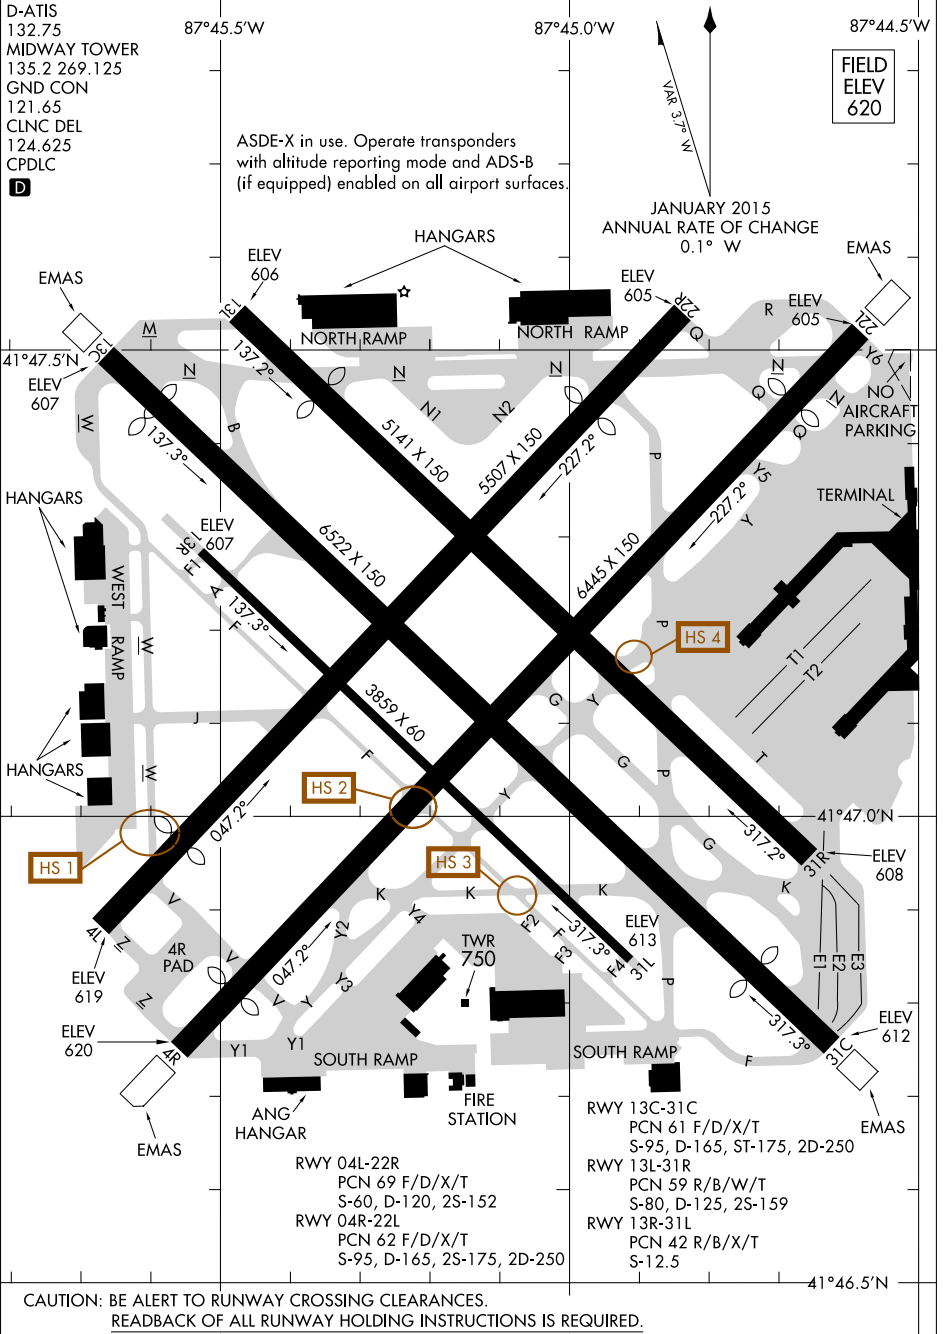

17173

AIRPORT DIAGRAM

AL-81 (FAA)

CHICAGO MIDWAY INTL (MDW)
CHICAGO, ILLINOIS

EC-3, 04 JAN 2018 to 01 FEB 2018

EC-3, 04 JAN 2018 to 01 FEB 2018

CAUTION: BE ALERT TO RUNWAY CROSSING CLEARANCES.
READBACK OF ALL RUNWAY HOLDING INSTRUCTIONS IS REQUIRED.

AIRPORT DIAGRAM

17173

CHICAGO, ILLINOIS
CHICAGO MIDWAY INTL (MDW)