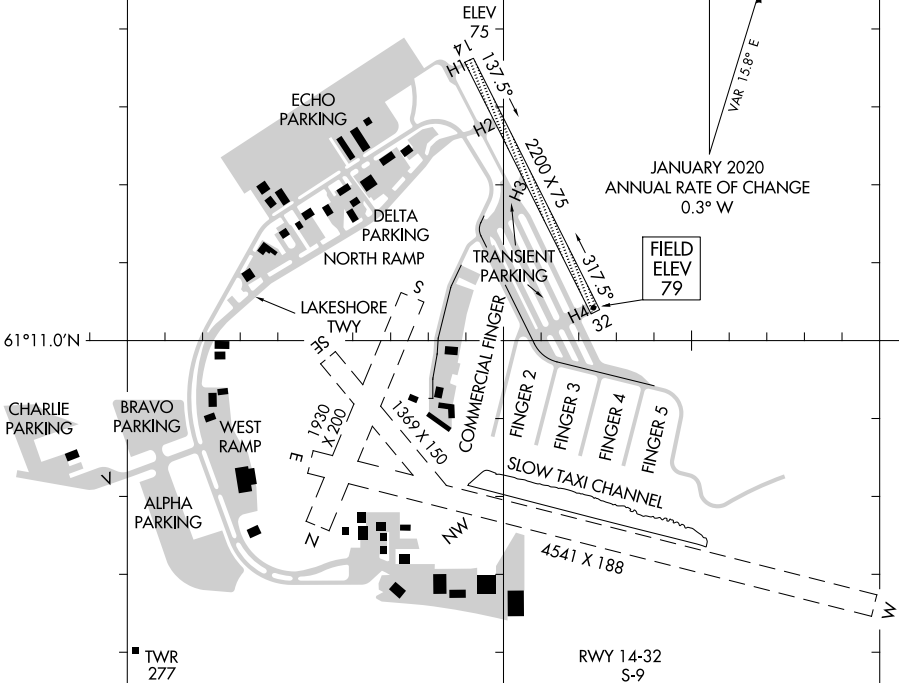

# AIRPORT DIAGRAM

AL-10443 (FAA)

LAKE HOOD (LHD) (PALH)  
ANCHORAGE, ALASKA

ATIS  
125.6  
LAKE HOOD TOWER  
126.8  
CLNC DEL  
119.4

61°11.5'N

61°11.0'N

61°10.5'N

149°59.0'W

149°58.0'W

149°57.0'W

**CAUTION: BE ALERT TO RUNWAY CROSSING CLEARANCES.  
READBACK OF ALL RUNWAY HOLDING INSTRUCTIONS IS REQUIRED.**

# AIRPORT DIAGRAM

21168

ANCHORAGE, ALASKA  
LAKE HOOD (LHD) (PALH)

AK, 19 MAY 2022 to 14 JUL 2022

AK, 19 MAY 2022 to 14 JUL 2022