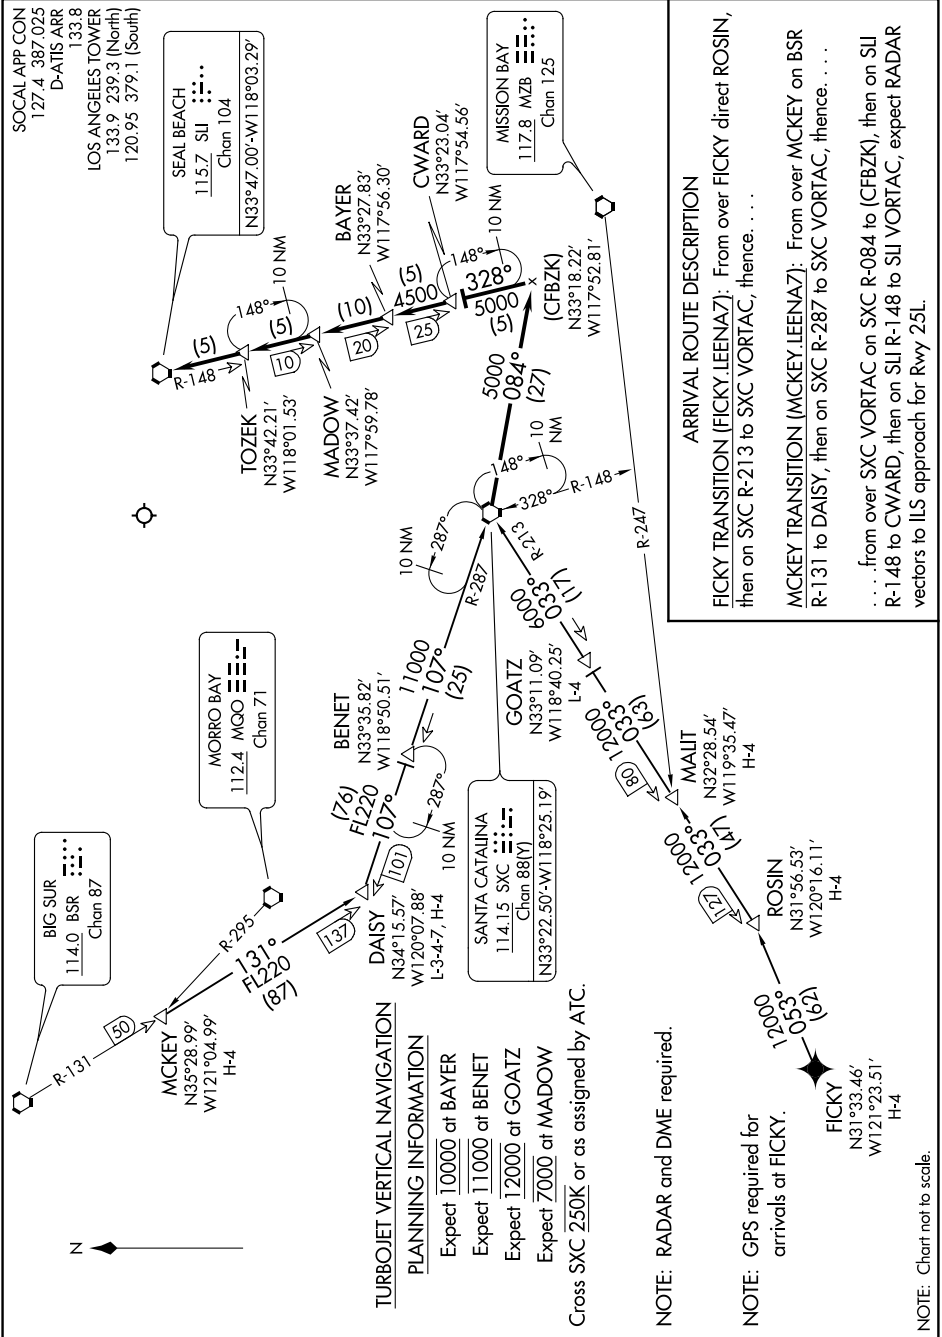

LEENA SEVEN ARRIVAL

AL-237 (FAA)

LOS ANGELES INTL (LAX)
LOS ANGELES, CALIFORNIA

610Z MON 10 OCT 2019 10:07:07 -8:MS

LEENA SEVEN ARRIVAL

LOS ANGELES, CALIFORNIA
LOS ANGELES INTL (LAX)

SW-3, 10 OCT 2019 to 07 NOV 2019