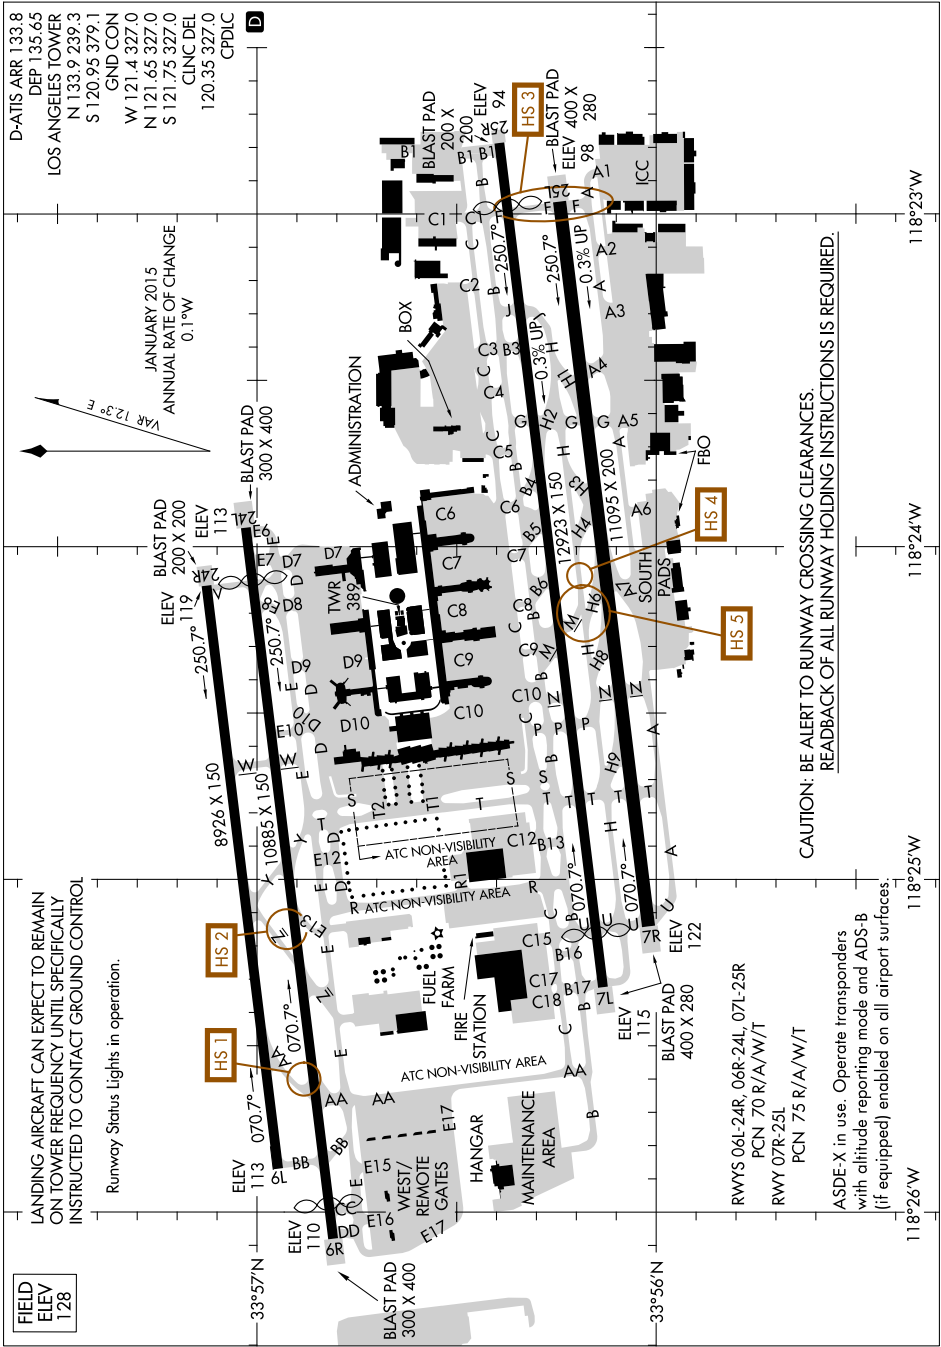

# AIRPORT DIAGRAM

AL-237 (FAA)

LOS ANGELES INTL (LAX)  
LOS ANGELES, CALIFORNIA

SW-3, 24 MAY 2018 to 21 JUN 2018

# AIRPORT DIAGRAM

LOS ANGELES, CALIFORNIA  
LOS ANGELES INTL (LAX)