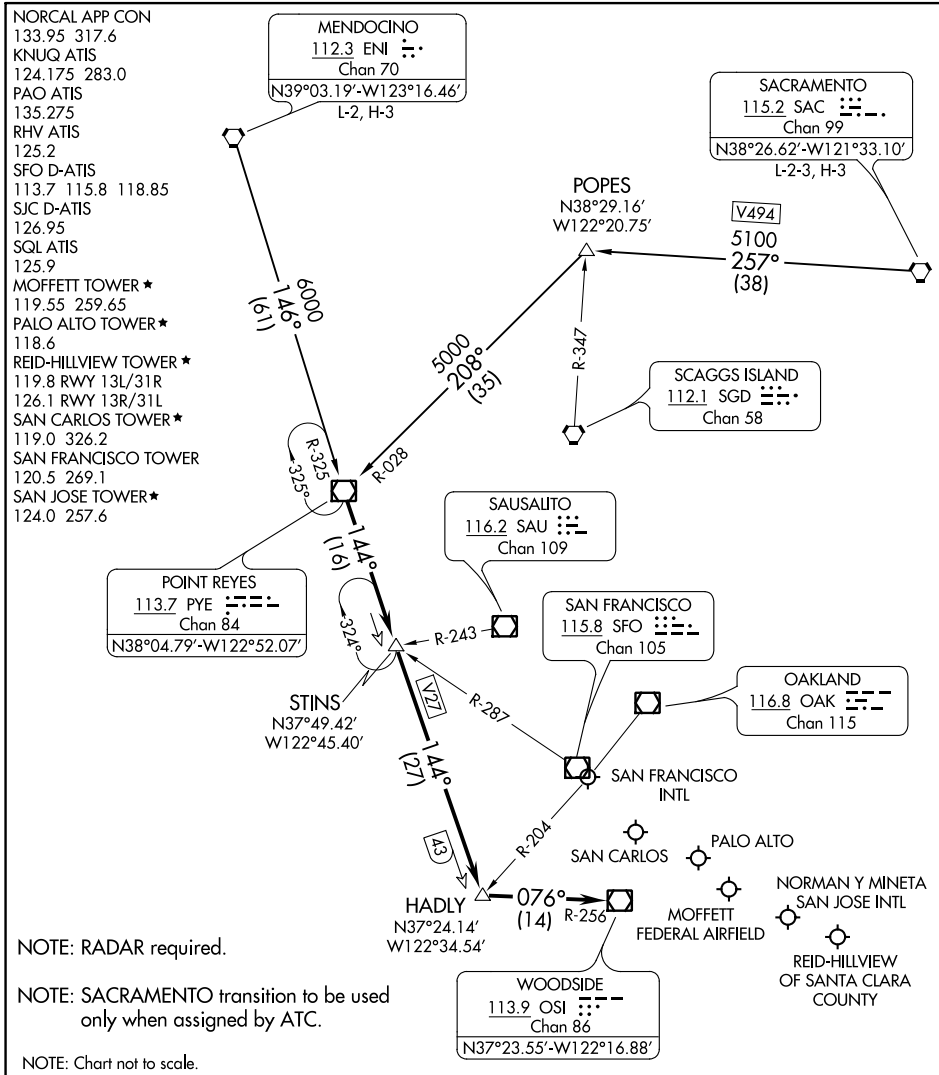

(PYE.PYE3) 21224

POINT REYES THREE ARRIVAL

AL-375 (FAA)

SAN FRANCISCO, CALIFORNIA

SW-2, 07 OCT 2021 to 04 NOV 2021

SW-2, 07 OCT 2021 to 04 NOV 2021

ARRIVAL ROUTE DESCRIPTION

MENDOCINO TRANSITION (ENI.PYE3): From over ENI VORTAC on ENI R-146 and PYE R-325 to PYE VOR/DME. Thence. . .

SACRAMENTO TRANSITION (SAC.PYE3): From over SAC VORTAC on SAC R-257 and PYE R-028 to PYE VOR/DME. Thence. . .

. . . From over PYE VOR/DME on PYE R-144 to HADLY, then on OSI R-256 to OSI VOR/DME. Expect RADAR vectors to final approach course.

POINT REYES THREE ARRIVAL

(PYE.PYE3) 22JUN17

SAN FRANCISCO, CALIFORNIA