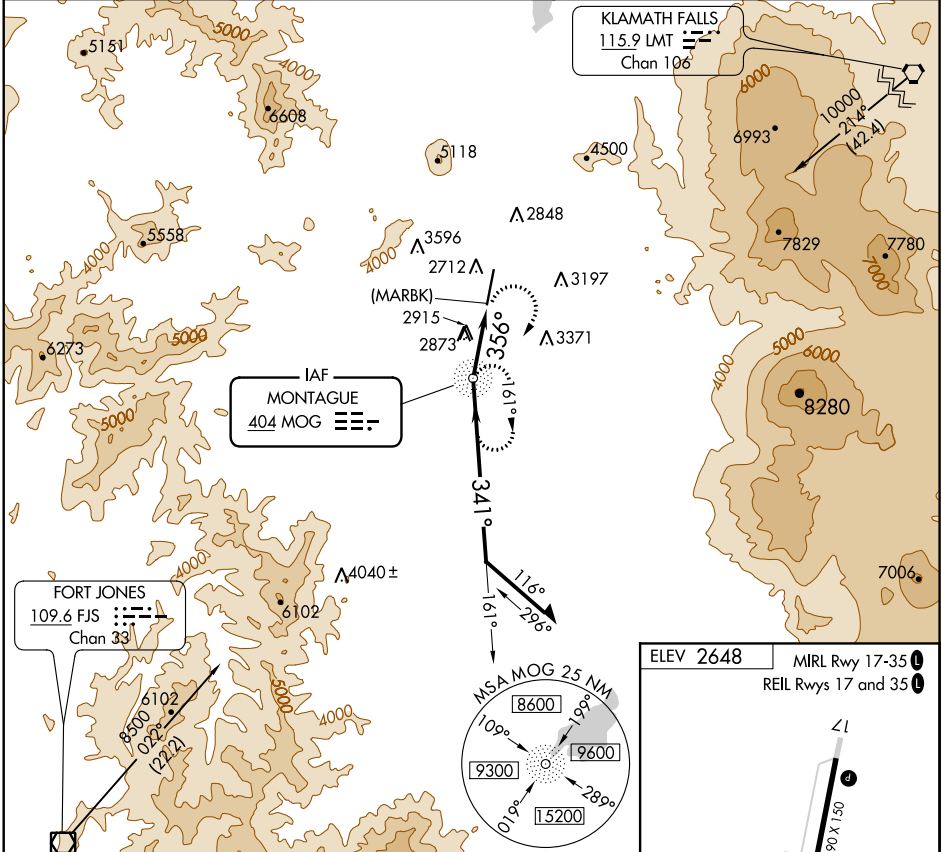

NDB MOG 404	APP CRS 356°	Rwy Idg TDZE Apt Elev	N/A N/A 2648
-----------------------	------------------------	--------------------------	---

NDB or GPS-A

SISKIYOU COUNTY (SIY)

NA Use Siskiyou County altimeter setting; when not available, use Montague-Yreka Rohrer Field altimeter setting; when neither received, procedure not authorized.

MISSED APPROACH: Climbing right turn to 6800 direct MOG NDB and hold.

ASOS 121.125	SEATTLE CENTER 124.85 306.3	UNICOM 123.0 (CTAF)
------------------------	---------------------------------------	-------------------------------

CATEGORY	A	B	C	D	FAF to MAP 2.7 NM					
CIRCLING	3760-1¼ 1112 (1200-1¼)	3760-1½ 1112 (1200-1½)	3760-3	1112 (1200-3)	Knots	60	90	120	150	180
					Min:Sec	2:42	1:48	1:21	1:05	0:54

SW-2, 17 JUN 2021 to 15 JUL 2021

SW-2, 17 JUN 2021 to 15 JUL 2021