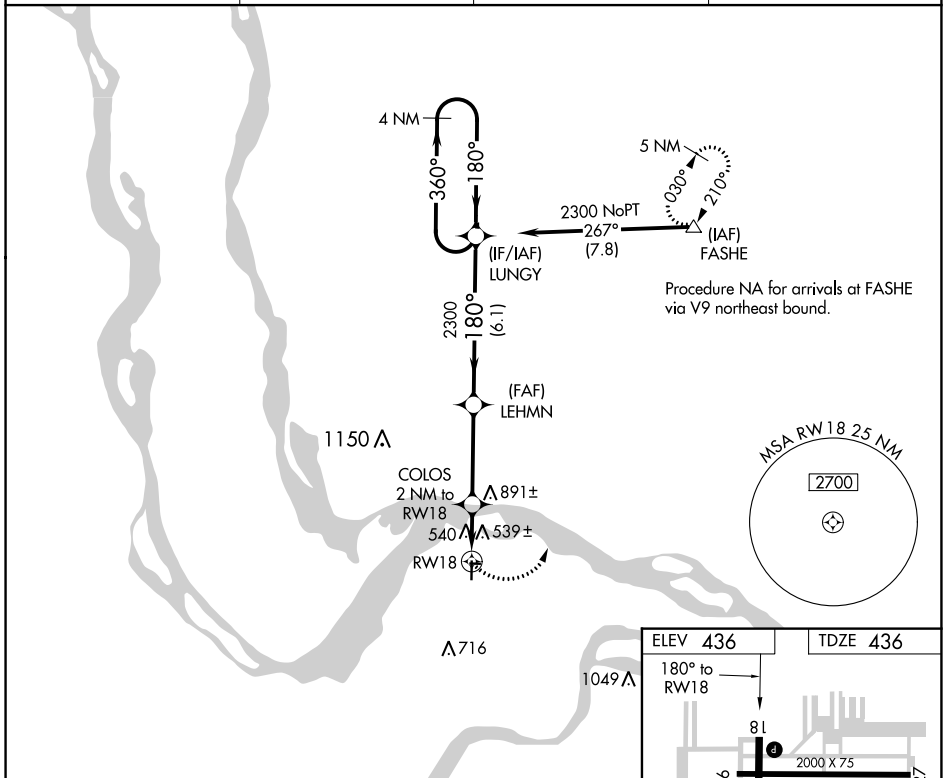

APP CRS	Rwy Idg	3800
180°	TDZE	436
	Apt Elev	436

RNAV (GPS) RWY 18

ST CHARLES COUNTY SMARTT (S/E/T)

<p>▽ DME/DME RNP-0.3 NA. ▲ If local altimeter setting not received, use St Louis Lambert Intl altimeter setting and increase all MDAs 60 feet. VDP NA with St Louis Lambert Intl altimeter setting.</p>		<p>MISSED APPROACH: Climbing left turn to 2700 direct FASHE and hold.</p>	
ASOS	ST. LOUIS APP CON	CLNC DEL	UNICOM
118.075	124.2 353.9	121.6	122.7 (CTAF) 1

NC-3, 16 JUL 2020 to 13 AUG 2020

NC-3, 16 JUL 2020 to 13 AUG 2020