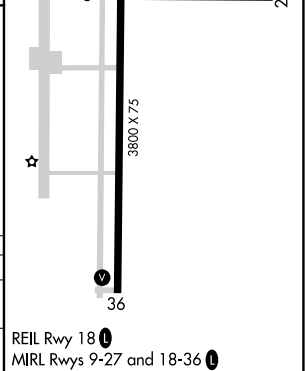

APP CRS	Rwy Idg	3800
180°	TDZE	436
	Apt Elev	436

RNAV (GPS) RWY 18

ST CHARLES COUNTY SMARTT (S/E/T)

<p>▽ DME/DME RNP-0.3 NA. ▲ If local altimeter setting not received, use St Louis Lambert Intl altimeter setting and increase all MDAs 60 feet. VDP NA with St Louis Lambert Intl altimeter setting.</p>		<p>MISSED APPROACH: Climbing left turn to 2700 direct FASHE and hold.</p>	
ASOS	ST. LOUIS APP CON	CLNC DEL	UNICOM
118.075	124.2 353.9	121.6	122.7 (CTAF) 1