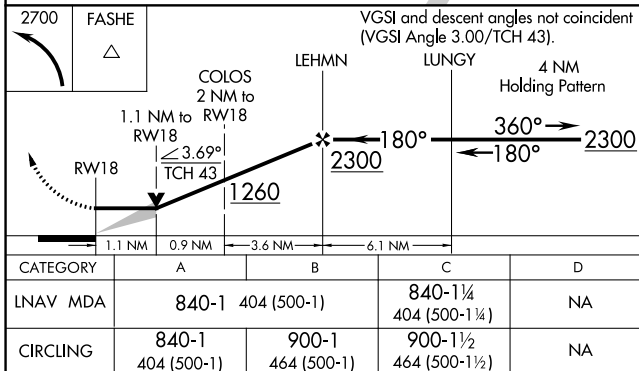

APP CRS	Rwy Idg	3800
180°	TDZE	436
	Apt Elev	436

RNAV (GPS) RWY 18

ST CHARLES COUNTY SMARTT (S/E/T)

<p>▽ DME/DME RNP-0.3 NA. ▲ If local altimeter setting not received, use St Louis Lambert Intl altimeter setting and increase all MDAs 60 feet. VDP NA with St Louis Lambert Intl altimeter setting.</p>		<p>MISSED APPROACH: Climbing left turn to 2700 direct FASHE and hold.</p>	
ASOS	ST. LOUIS APP CON	CLNC DEL	UNICOM
118.075	124.2 353.9	121.6	122.7 (CTAF) 1