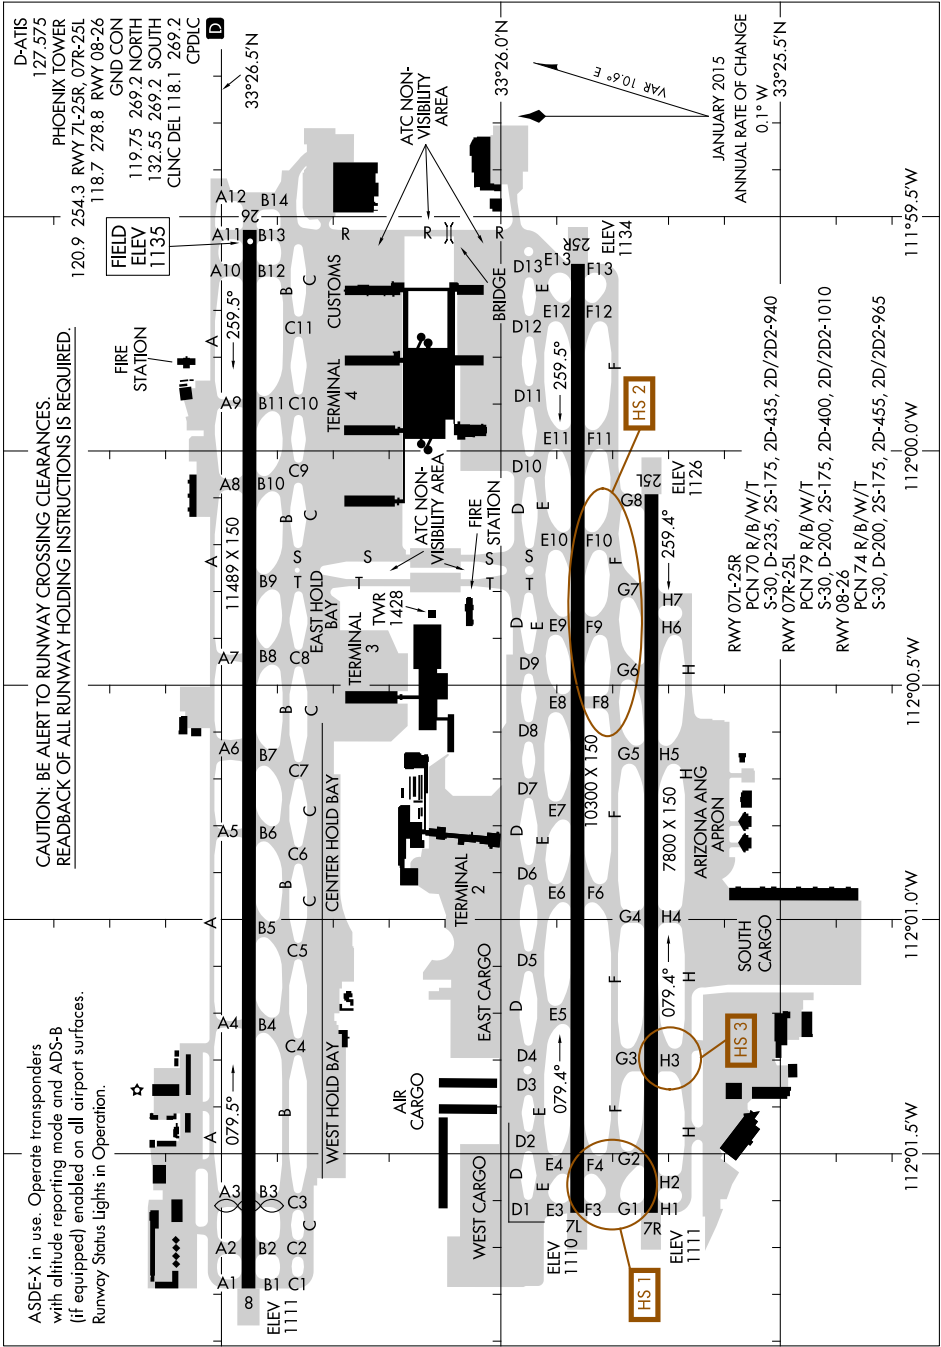

AIRPORT DIAGRAM

SW-4, 19 JUL 2018 to 16 AUG 2018

SW-4, 19 JUL 2018 to 16 AUG 2018

AIRPORT DIAGRAM