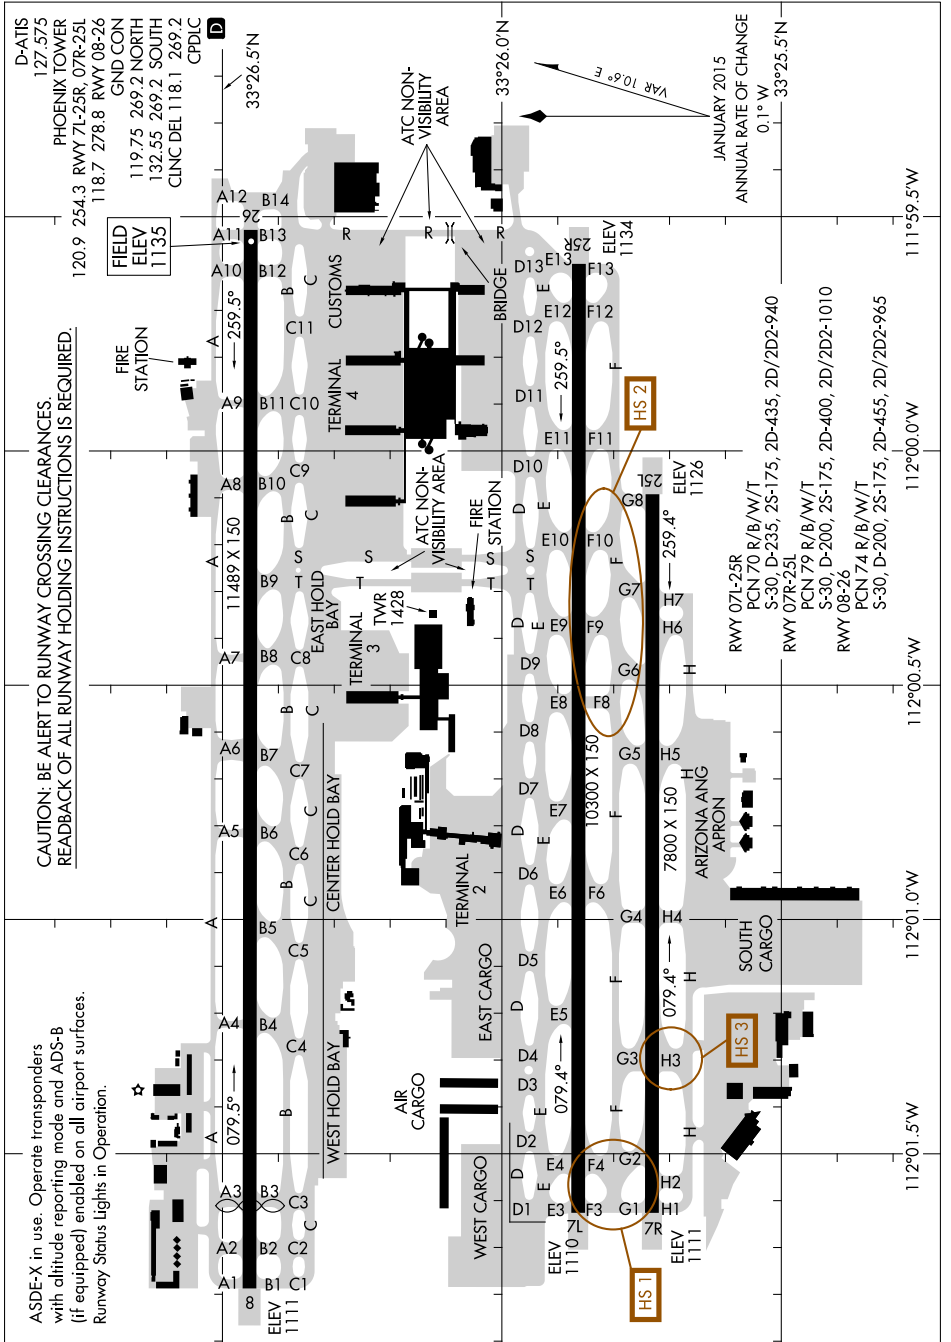

AIRPORT DIAGRAM

17173

PHOENIX SKY HARBOR INTL (PHX)

AL-322 (FAA)

PHOENIX, ARIZONA

SW-4, 08 NOV 2018 to 06 DEC 2018

SW-4, 08 NOV 2018 to 06 DEC 2018

AIRPORT DIAGRAM