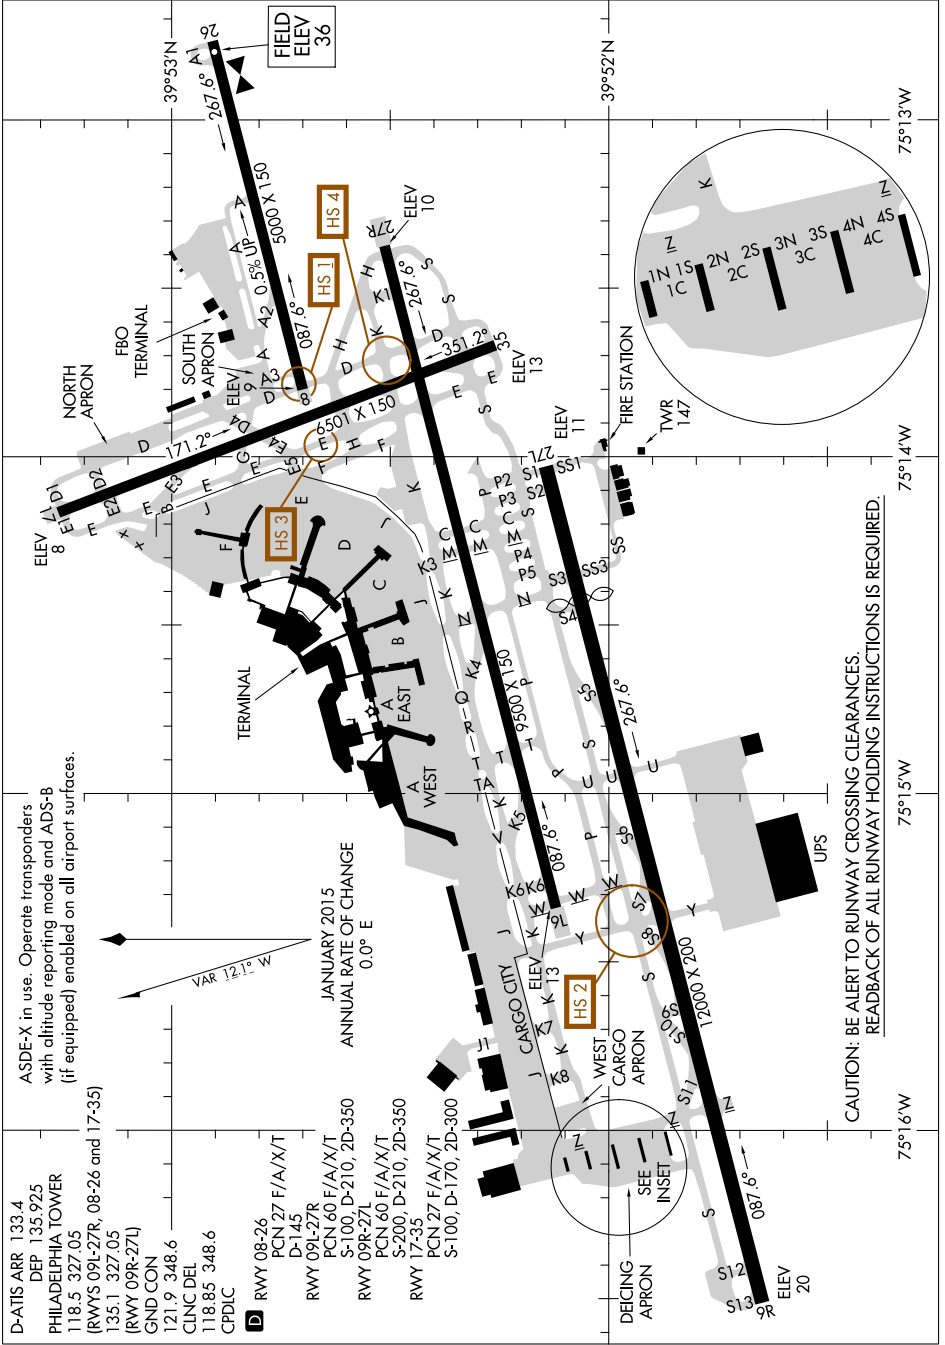

AIRPORT DIAGRAM

AL-320 (FAA)

PHILADELPHIA INTL (PHL)
PHILADELPHIA, PENNSYLVANIA

NE-4, 08 NOV 2018 to 06 DEC 2018

AIRPORT DIAGRAM

PHILADELPHIA, PENNSYLVANIA
PHILADELPHIA INTL (PHL)

NE-4, 08 NOV 2018 to 06 DEC 2018