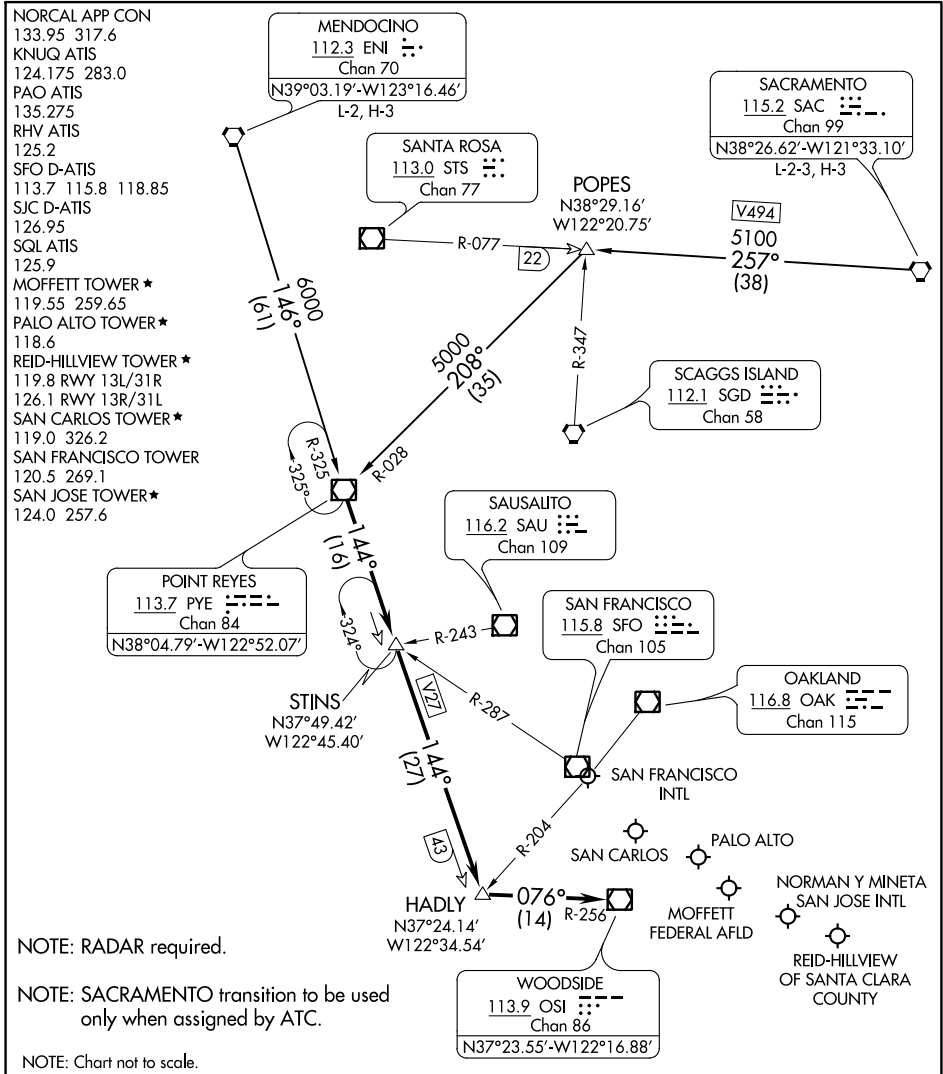

# POINT REYES THREE ARRIVAL

AL-375 (FAA)

SAN FRANCISCO, CALIFORNIA

SW-2, 20 MAY 2021 to 17 JUN 2021

SW-2, 20 MAY 2021 to 17 JUN 2021

## ARRIVAL ROUTE DESCRIPTION

**MENDOCINO TRANSITION (ENI.PYE3):** From over ENI VORTAC on ENI R-146 and PYE R-325 to PYE VOR/DME. Thence. . . .

**SACRAMENTO TRANSITION (SAC.PYE3):** From over SAC VORTAC on SAC R-257 and PYE R-028 to PYE VOR/DME. Thence. . . .

. . . .From over PYE VOR/DME on PYE R-144 to HADLY, then on OSI R-256 to OSI VOR/DME. Expect RADAR vectors to final approach course.

# POINT REYES THREE ARRIVAL

SAN FRANCISCO, CALIFORNIA