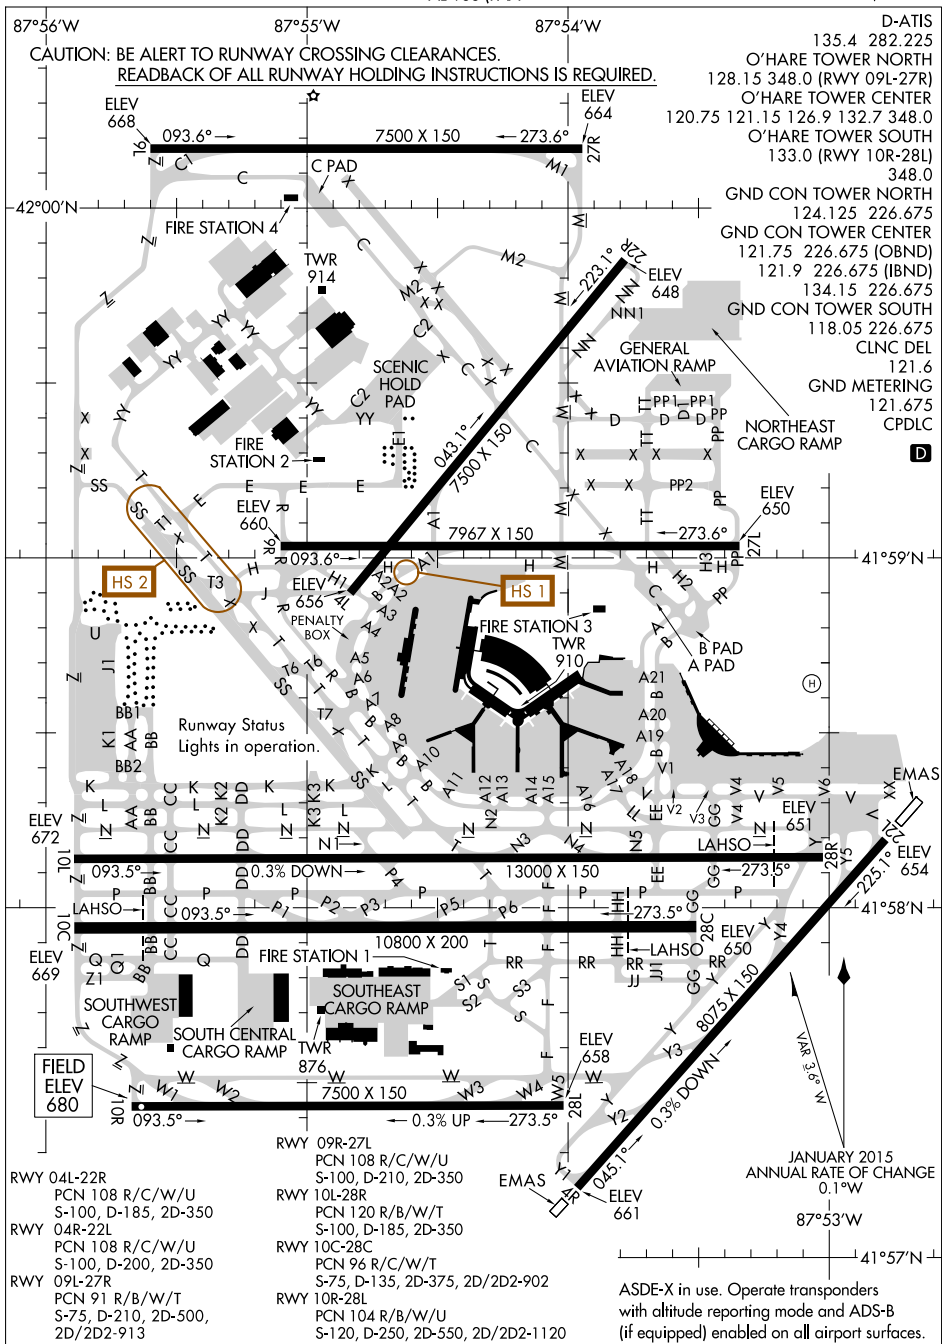

AIRPORT DIAGRAM

AL-166 (FAA)

CHICAGO O'HARE INTL (ORD)
CHICAGO, ILLINOIS

EC-3, 06 DEC 2018 to 03 JAN 2019

EC-3, 06 DEC 2018 to 03 JAN 2019

AIRPORT DIAGRAM

18312

CHICAGO, ILLINOIS
CHICAGO O'HARE INTL (ORD)