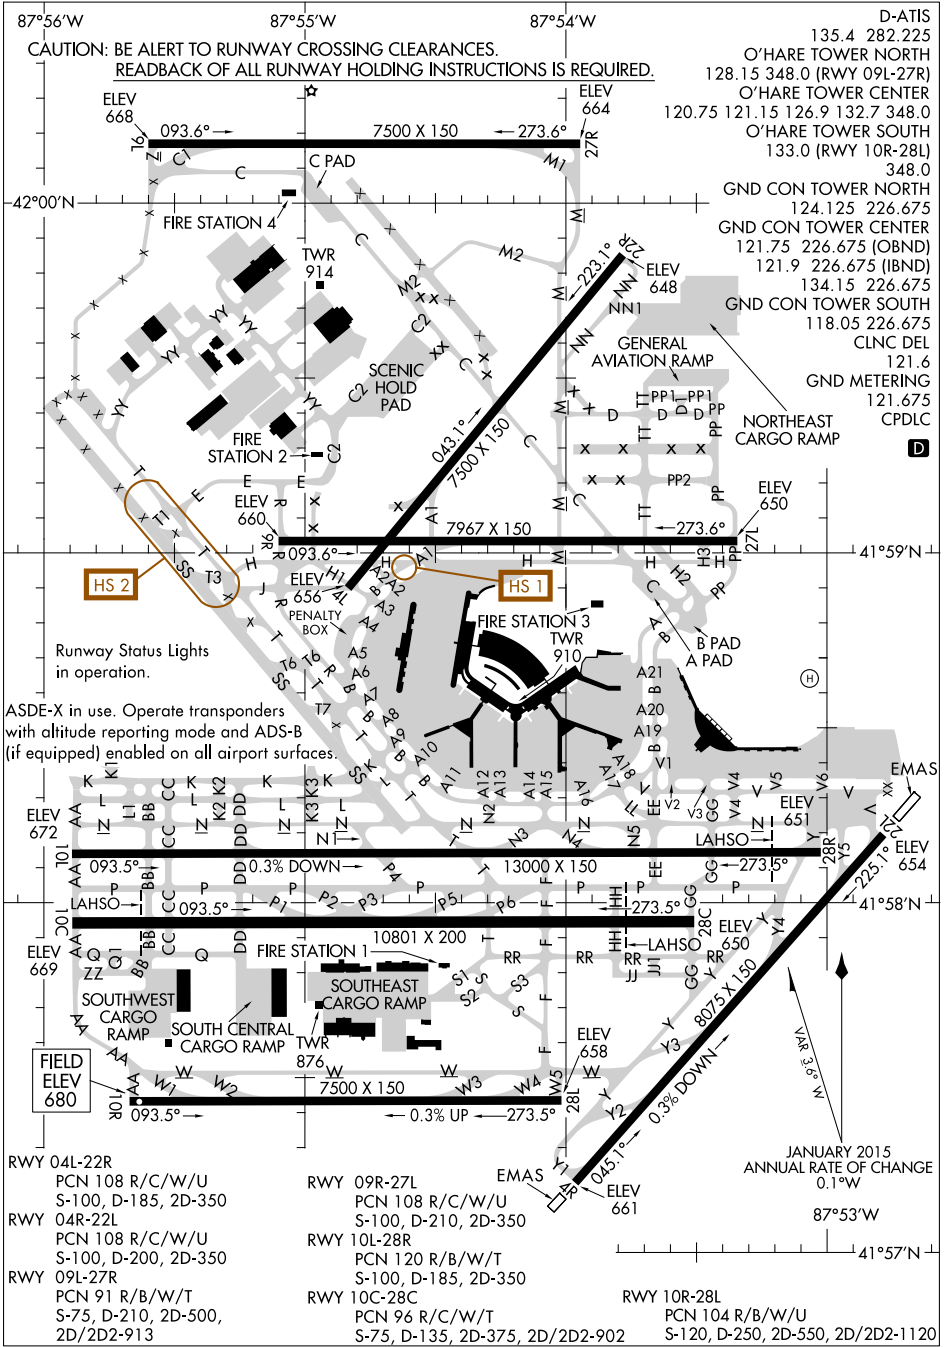

18200 **AIRPORT DIAGRAM** AL-166 (FAA) **CHICAGO O'HARE INTL (ORD)** CHICAGO, ILLINOIS

EC-3, 19 JUL 2018 to 16 AUG 2018

EC-3, 19 JUL 2018 to 16 AUG 2018

AIRPORT DIAGRAM CHICAGO, ILLINOIS **CHICAGO O'HARE INTL (ORD)**
18200