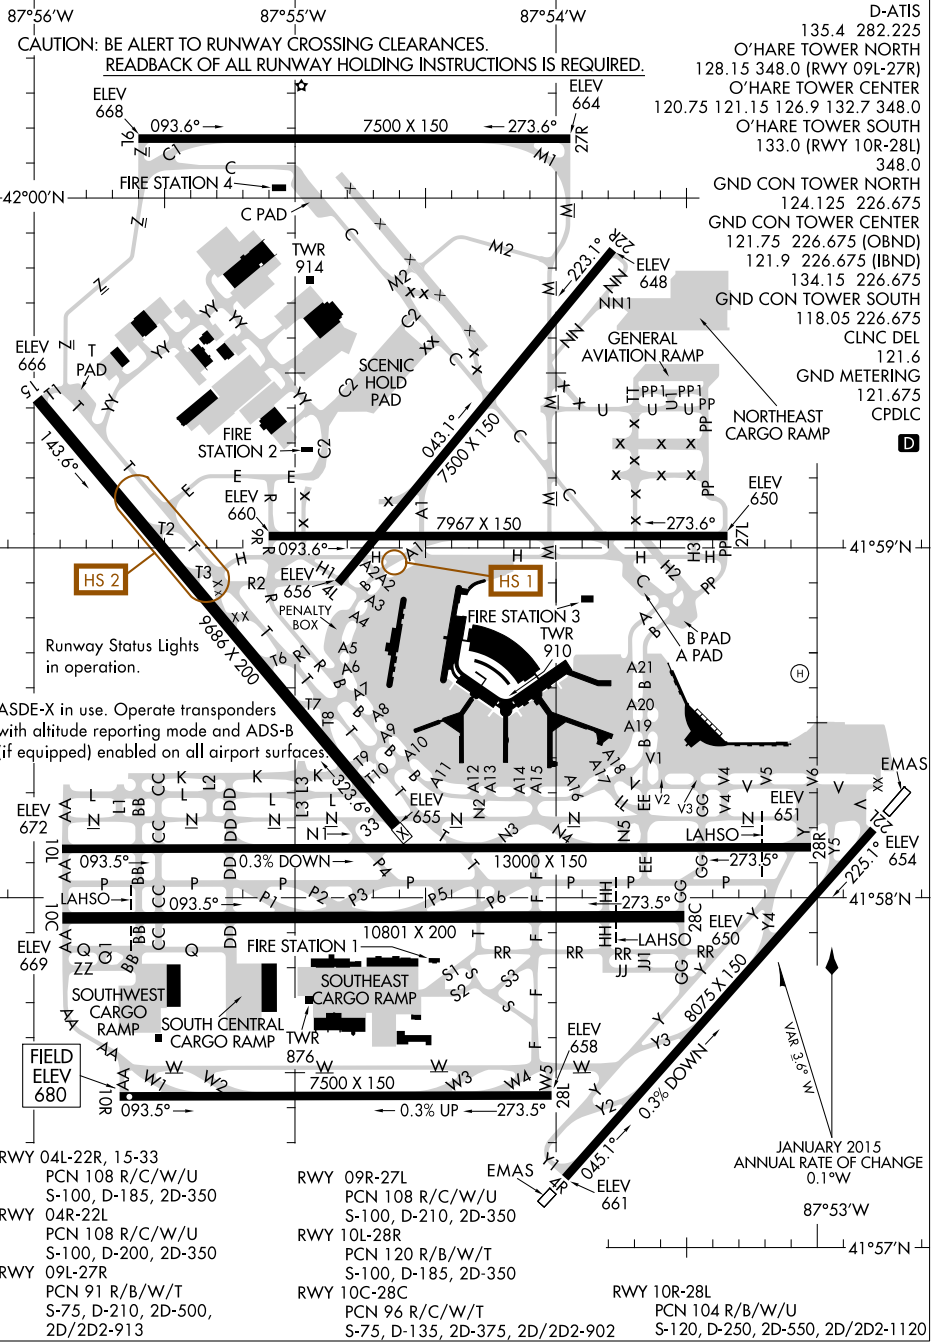

AIRPORT DIAGRAM

AL-166 (FAA)

CHICAGO O'HARE INTL (O.R.D)

CHICAGO, ILLINOIS

EC-3, 01 MAR 2018 to 29 MAR 2018

EC-3, 01 MAR 2018 to 29 MAR 2018

AIRPORT DIAGRAM

CHICAGO, ILLINOIS CHICAGO O'HARE INTL (O.R.D)