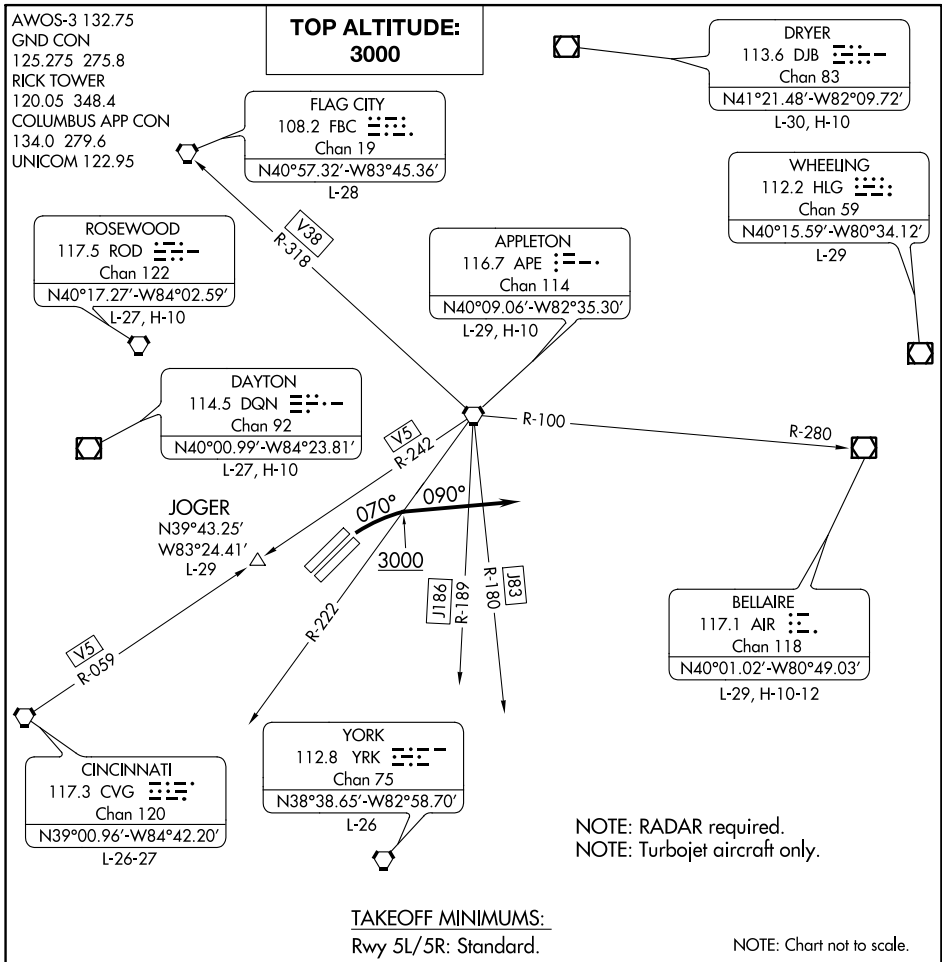

LOCKBOURNE FIVE DEPARTURE

COLUMBUS, OHIO

EC-2, 24 MAY 2018 to 21 JUN 2018

EC-2, 24 MAY 2018 to 21 JUN 2018

DEPARTURE ROUTE DESCRIPTION

TAKEOFF RUNWAYS 5L/5R: Climbing right turn to 3000 on heading 070° until crossing APE R-222, then right turn heading 090° for vectors to assigned route and clearance to filed altitude 10 minutes after departure.