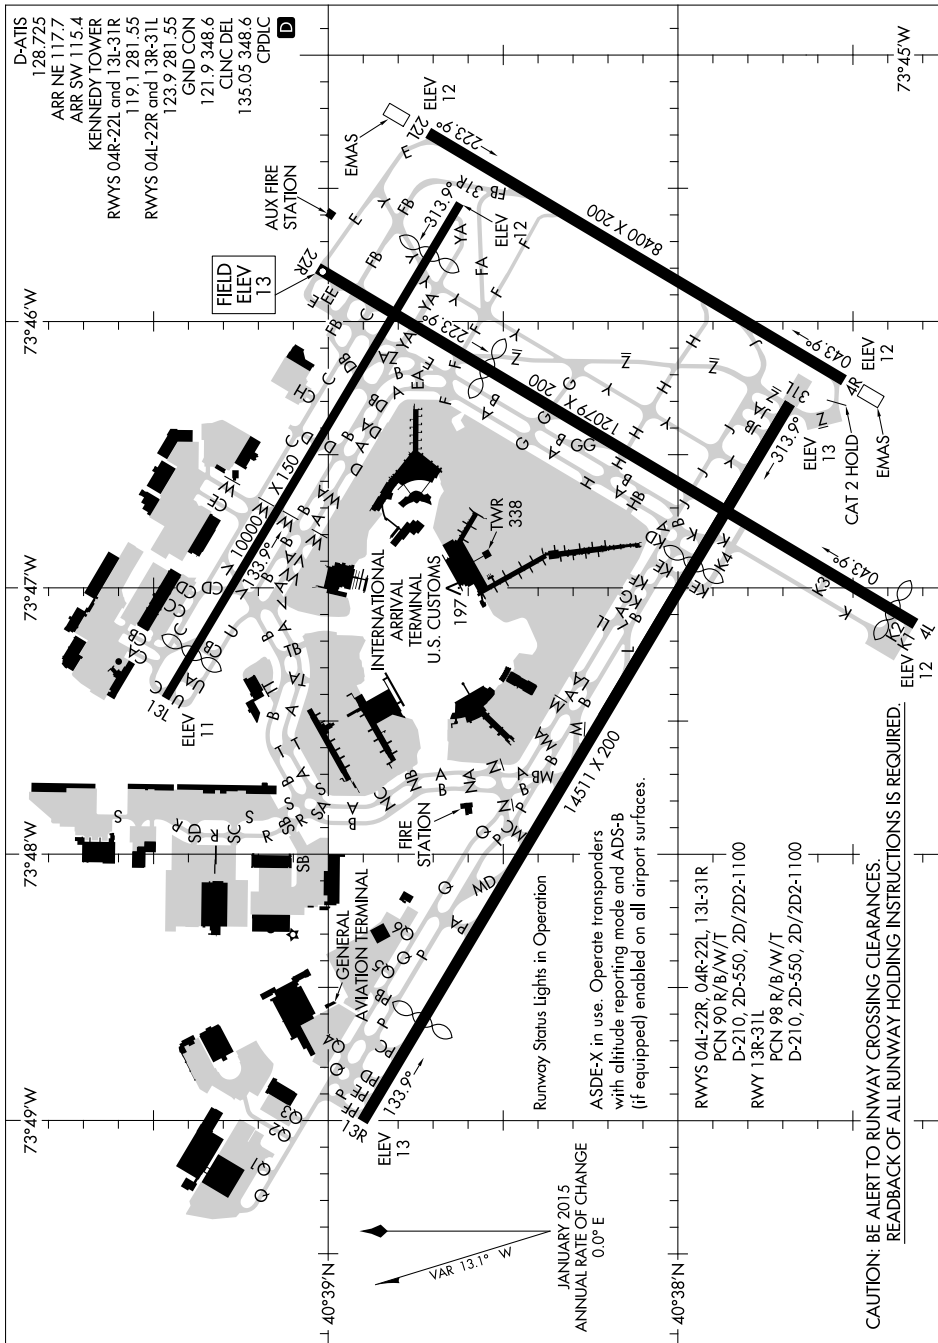

18200
AIRPORT DIAGRAM

JOHN F. KENNEDY INTL (JFK)
 NEW YORK, NEW YORK

AL-610 (FAA)

NE-2, 06 DEC 2018 to 03 JAN 2019

NE-2, 06 DEC 2018 to 03 JAN 2019

18200
AIRPORT DIAGRAM

NEW YORK, NEW YORK
 JOHN F. KENNEDY INTL (JFK)

CAUTION: BE ALERT TO RUNWAY CROSSING CLEARANCES.
 READBACK OF ALL RUNWAY HOLDING INSTRUCTIONS IS REQUIRED.