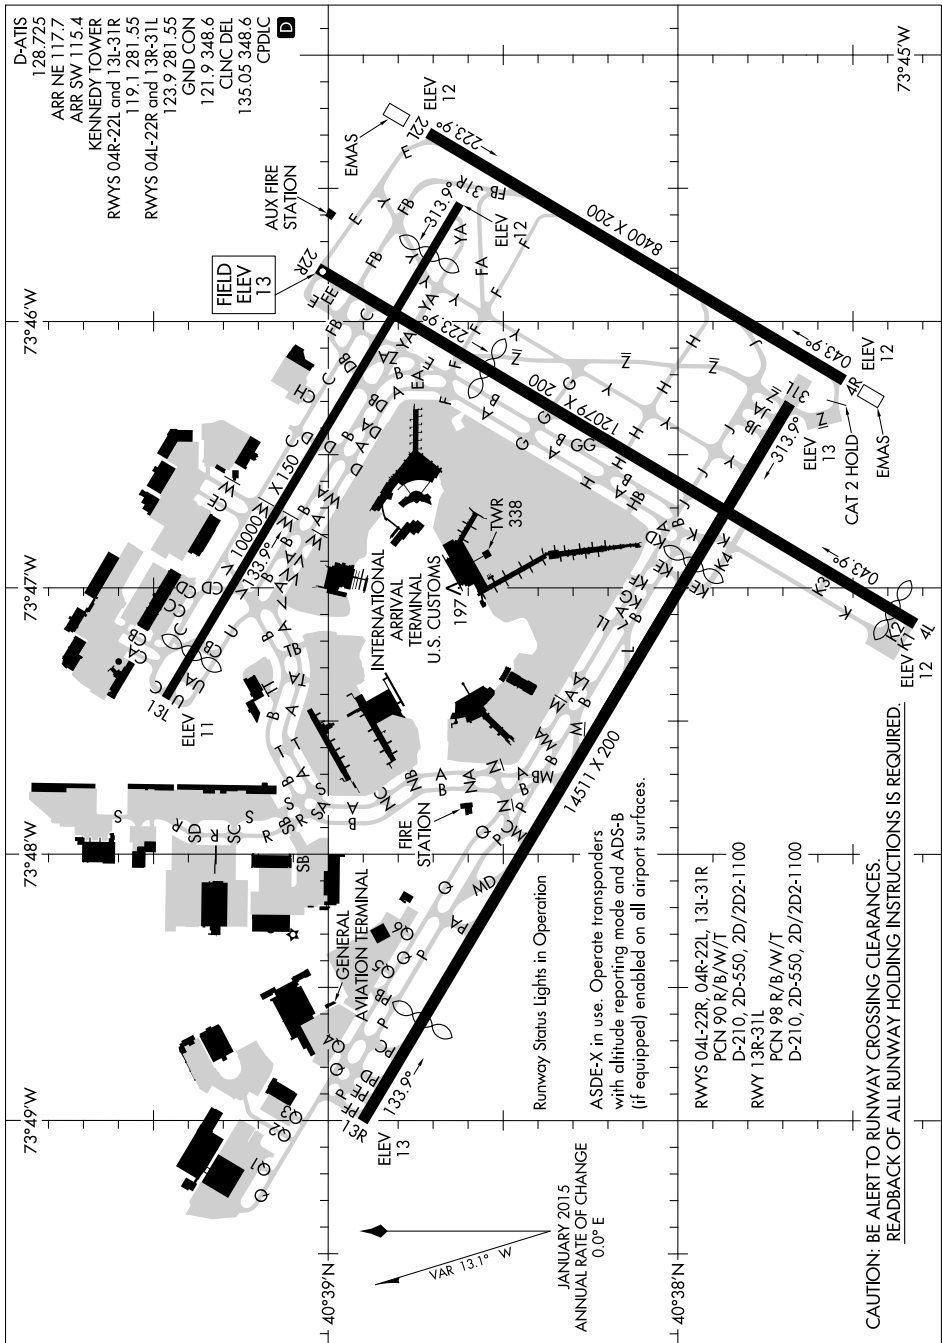

18200
AIRPORT DIAGRAM

JOHN F. KENNEDY INTL (JFK)
 NEW YORK, NEW YORK

AL-610 (FAA)

NE-2, 19 JUL 2018 to 16 AUG 2018

NE-2, 19 JUL 2018 to 16 AUG 2018

18200
AIRPORT DIAGRAM

NEW YORK, NEW YORK
 JOHN F. KENNEDY INTL (JFK)

CAUTION: BE ALERT TO RUNWAY CROSSING CLEARANCES.
 READBACK OF ALL RUNWAY HOLDING INSTRUCTIONS IS REQUIRED.