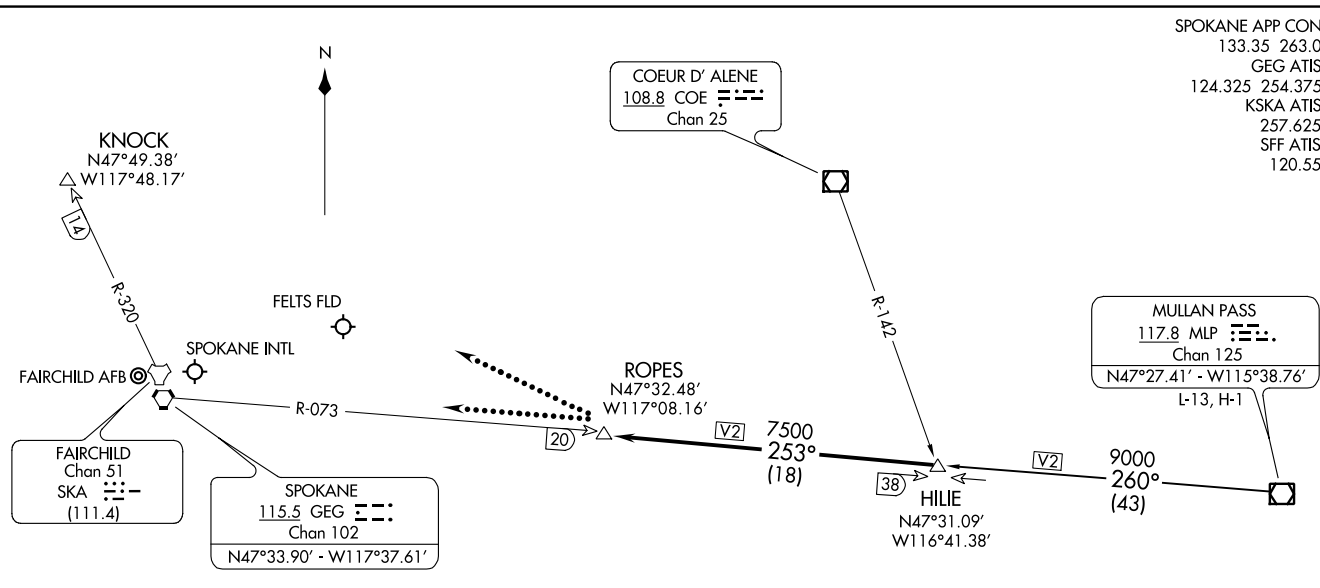

HILIE TWO ARRIVAL
(HILIE;HILIE2) 13AN11

(HILIE;HILIE2) 21112
HILIE TWO ARRIVAL

SPOKANE APP CON
133.35 263.0
GEG ATIS
124.325 254.375
KSKA ATIS
257.625
SFF ATIS
120.55

AL-403 (FAA)

ARRIVAL ROUTE DESCRIPTION

MULLAN PASS TRANSITION (MLP.HILIE2): From over MLP VOR/DME via MLP R-260 to HILIE INT. Thence. . . .

. . . .From over HILIE INT via GEG R-073 to ROPES. Expect radar vectors to final approach course.

LOST COMMUNICATIONS: After ROPES:

Landing Spokane Intl or Felts Fld: Proceed to GEG VORTAC via GEG R-073, maintain last assigned altitude to GEG.

Landing Fairchild AFB: Proceed to KNOCK via direct, maintain last assigned altitude to KNOCK.

NOTE: DME and RADAR required.

NOTE: Chart not to scale.

SPOKANE, WASHINGTON

SPOKANE, WASHINGTON