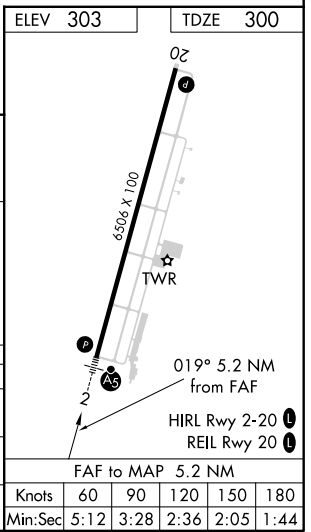

CATEGORY	A	B	C	D
S-ILS 2	500-½ 200 (200-½)			
S-LOC 2	820-½ 520 (600-½)	820-1 520 (600-1)		
CIRCLING	820-1 517 (600-1)	900-1½ 597 (600-1½)	900-2 597 (600-2)	

SE-4, 16 JUN 2022 to 14 JUL 2022

SE-4, 16 JUN 2022 to 14 JUL 2022