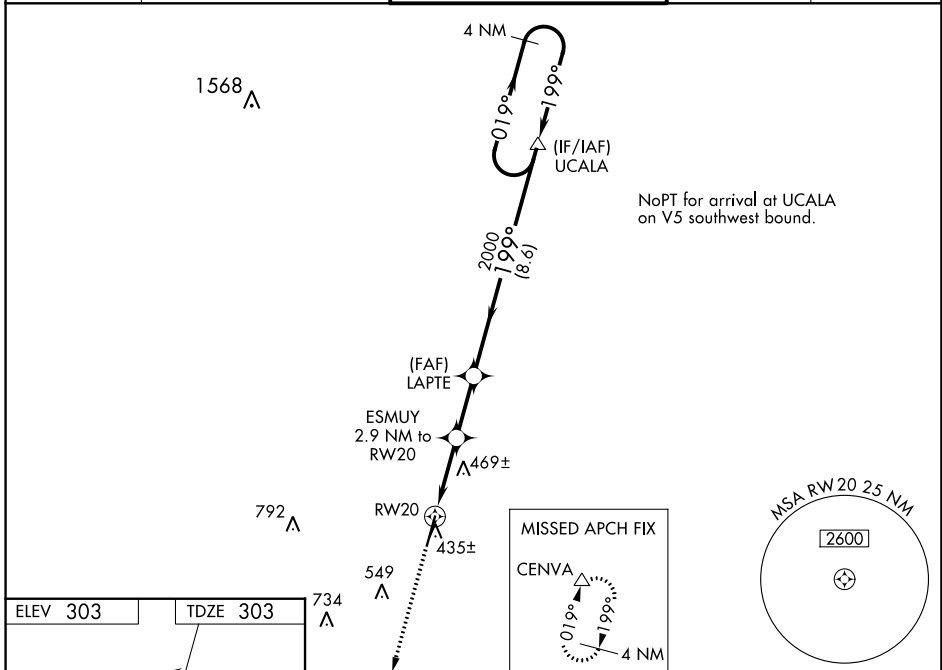

WAAS CH 56436 W20A	APP CRS 199°	Rwy Idg 6506 TDZE 303 Apt Elev 303

RNAV (GPS) RWY 20

HEART OF GEORGIA RGNL (EZM)

⚠ Baro-VNAV NA when using Dublin altimeter setting. For uncompensated Baro-VNAV systems, LNAV/VNAV NA below -15°C (5°F) or above 54°C (130°F). When local altimeter setting not received, use Dublin altimeter setting and increase all DA 52 feet and all MDA 60 feet; increase LPV all Cats and LNAV Cat C/D visibility 1/8 mile and LNAV/VNAV all Cats and Circling Cat C visibility 1/4 mile. DME/DME RNP-0.3 NA. VDP NA with Dublin altimeter setting. Helicopter visibility reduction below 3/4 SM NA.

MISSED APPROACH:
Climb to 2000 direct CENVA and hold.

ATIS 119.425	JACKSONVILLE CENTER 127.575 269.025	HEART OF GEORGIA TOWER ★ 124.55 (CTAF) 0	GND CON 121.175	UNICOM 122.95

NoPT for arrival at UCALA on V5 southwest bound.