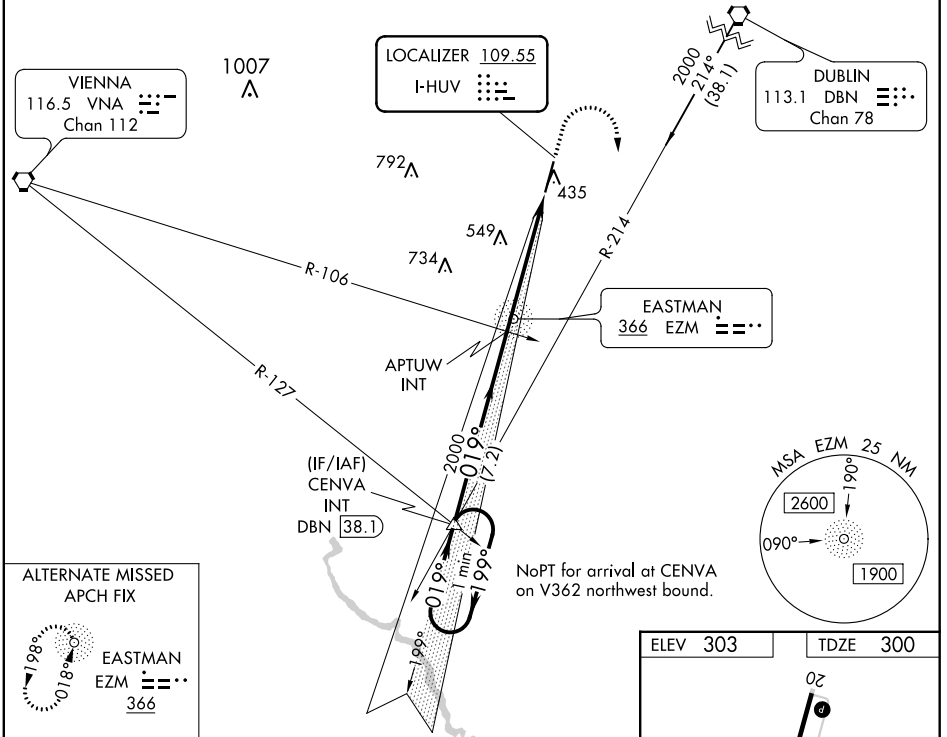

LOC I-HUV 109.55	APP CRS 019°	Rwy Idg 6506
		TDZE 300
		Apt Elev 303

ILS or LOC RWY 2

HEART OF GEORGIA RGNL (E2M)

<p>When local altimeter setting not received, use Dublin altimeter setting and increase all DA 52 feet and all MDA 60 feet; increase S-LOC 2 Cat C/D and Circling Cat C visibility ¼ mile.</p>	<p>MALS R</p>	<p>MISSED APPROACH: Climb to 800 then climbing right turn to 2000 on heading 180° and DBN VORTAC R-214 to CENVA INT and hold.</p>		
		<p>ATIS 119.425</p>	<p>JACKSONVILLE CENTER 127.575 269.025</p>	<p>HEART OF GEORGIA TOWER ★ 124.55 (CTAF) 0</p>

ALTERNATE MISSED APCH FIX

EASTMAN E2M 366

NoPT for arrival at CENVA on V362 northwest bound.

CATEGORY	A	B	C	D
S-ILS 2	500-½ 200 (200-½)			
S-LOC 2	820-½ 520 (600-½)	820-1 520 (600-1)		
CIRCLING	820-1 517 (600-1)	900-1½ 597 (600-1½)	900-2 597 (600-2)	