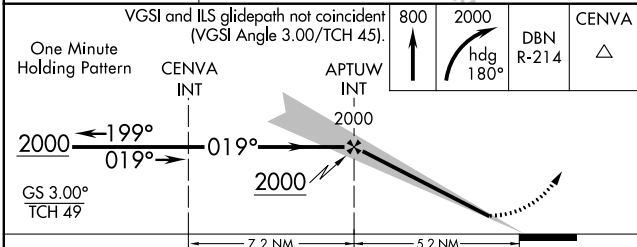

LOC I-HUV 109.55	APP CRS 019°	Rwy Idg 6506
		TDZE 300
		Apt Elev 303

ILS or LOC RWY 2

HEART OF GEORGIA RGNL (E2M)

<p>When local altimeter setting not received, use Dublin altimeter setting and increase all DA 52 feet and all MDA 60 feet; increase S-LOC 2 Cat C/D and Circling Cat C visibility ¼ mile.</p>	<p>MALS R</p>	<p>MISSED APPROACH: Climb to 800 then climbing right turn to 2000 on heading 180° and DBN VORTAC R-214 to CENVA INT and hold.</p>		
		<p>ATIS 119.425</p>	<p>JACKSONVILLE CENTER 127.575 269.025</p>	<p>HEART OF GEORGIA TOWER ★ 124.55 (CTAF) 0</p>

ALTERNATE MISSED APCH FIX

EASTMAN E2M 366

NoPT for arrival at CENVA on V362 northwest bound.

CATEGORY	A	B	C	D
S-ILS 2	500-½ 200 (200-½)			
S-LOC 2	820-½ 520 (600-½)	820-1 520 (600-1)		
CIRCLING	820-1 517 (600-1)	900-1½ 597 (600-1½)	900-2 597 (600-2)	