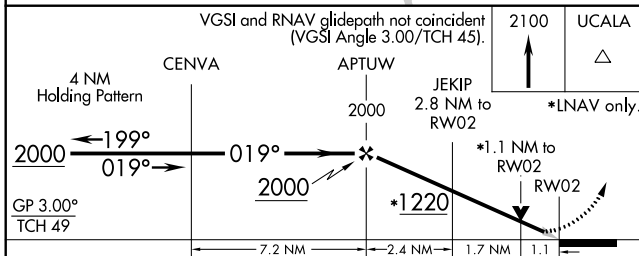

SE-4, 16 JUN 2022 to 14 JUL 2022

SE-4, 16 JUN 2022 to 14 JUL 2022

WAAS CH 82104 W02A	APP CRS 019°	Rwy Idg 6506 TDZE 300 Apt Elev 303
--	------------------------	---

RNAV (GPS) RWY 2

HEART OF GEORGIA RGNL (E2M)

MALSR

MISSED APPROACH:
Climb to 2100 direct UCALA and hold.

ATIS 119.425	JACKSONVILLE CENTER 127.575 269.025	HEART OF GEORGIA TOWER ★ 124.55 (CTAF) 0	GND CON 121.175	UNICOM 122.95
------------------------	---	--	---------------------------	-------------------------