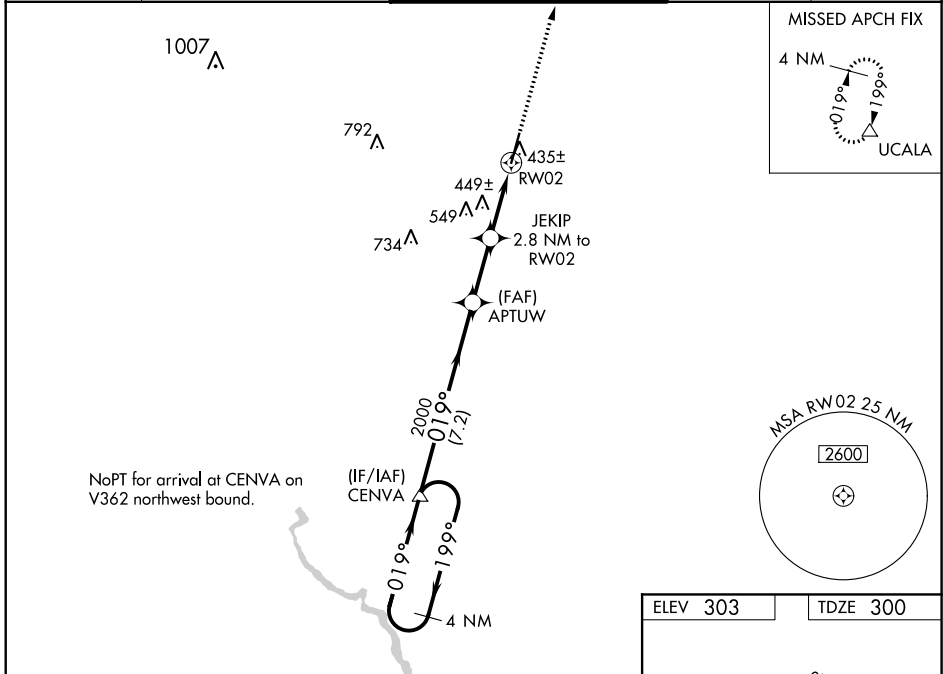

ALTERNATE MISSED APCH FIX

EASTMAN E2M 366

NoPT for arrival at CENVA on V362 northwest bound.

CATEGORY	A	B	C	D
S-ILS 2	500-½ 200 (200-½)			
S-LOC 2	820-½ 520 (600-½)	820-1 520 (600-1)		
CIRCLING	820-1 517 (600-1)	900-1½ 597 (600-1½)	900-2 597 (600-2)	

SE-4, 16 JUN 2022 to 14 JUL 2022

SE-4, 16 JUN 2022 to 14 JUL 2022

WAAS CH 82104 W02A	APP CRS 019°	Rwy Idg 6506 TDZE 300 Apt Elev 303
--	------------------------	---

RNAV (GPS) RWY 2

HEART OF GEORGIA RGNL (E2M)

MALSR

MISSED APPROACH:
Climb to 2100 direct UCALA and hold.

ATIS 119.425	JACKSONVILLE CENTER 127.575 269.025	HEART OF GEORGIA TOWER ★ 124.55 (CTAF) 0	GND CON 121.175	UNICOM 122.95
------------------------	---	--	---------------------------	-------------------------