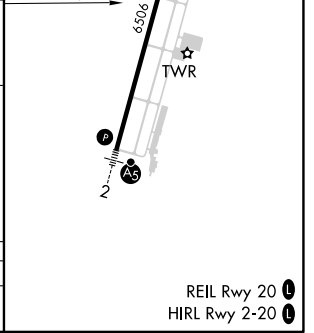

SE-4, 16 JUN 2022 to 14 JUL 2022

SE-4, 16 JUN 2022 to 14 JUL 2022