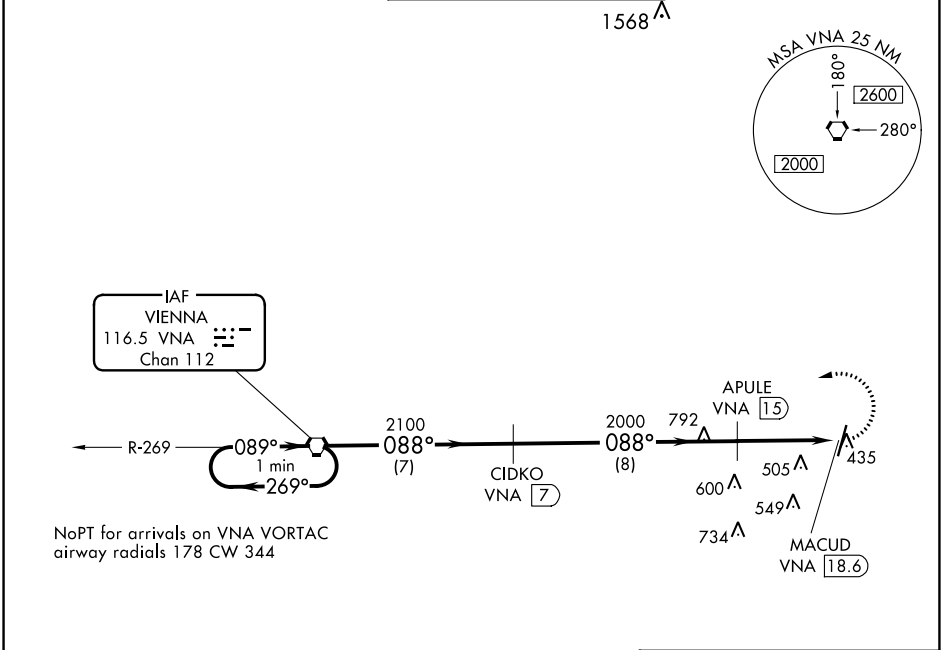

VORTAC VNA 116.5 Chan 112	APP CRS 088°	Rwy Idg TDZE Apt Elev N/A N/A 303

VOR/DME-A

HEART OF GEORGIA RGNL (E2M)

When local altimeter setting not received, use Dublin altimeter setting and increase all MDAs 60 feet, increase Circling Cat C visibility ¼ SM.

MISSED APPROACH: Climbing left turn to 2100 direct VNA VORTAC and hold.

ATIS 119.425	JACKSONVILLE CENTER 127.575 269.025	HEART OF GEORGIA TOWER ★ 124.55 (CTAF) 0	GND CON 121.175	UNICOM 122.95

CATEGORY	A	B	C	D
CIRCLING	760-1 457 (500-1)	820-1 517 (600-1)	900-1½ 597 (600-1½)	900-2 597 (600-2)