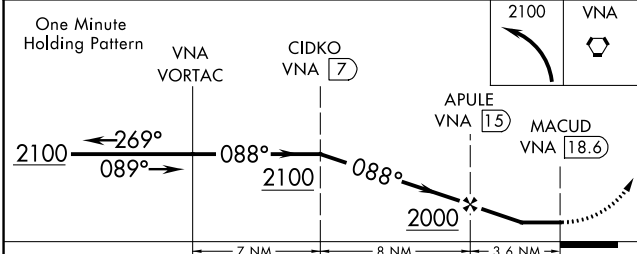

VORTAC VNA 116.5 Chan 112	APP CRS 088°	Rwy Idg TDZE Apt Elev N/A N/A 303

VOR/DME-A

HEART OF GEORGIA RGNL (E2M)

When local altimeter setting not received, use Dublin altimeter setting and increase all MDAs 60 feet, increase Circling Cat C visibility ¼ SM.

MISSED APPROACH: Climbing left turn to 2100 direct VNA VORTAC and hold.

ATIS 119.425	JACKSONVILLE CENTER 127.575 269.025	HEART OF GEORGIA TOWER ★ 124.55 (CTAF) 0	GND CON 121.175	UNICOM 122.95

CATEGORY	A	B	C	D
CIRCLING	760-1 457 (500-1)	820-1 517 (600-1)	900-1½ 597 (600-1½)	900-2 597 (600-2)