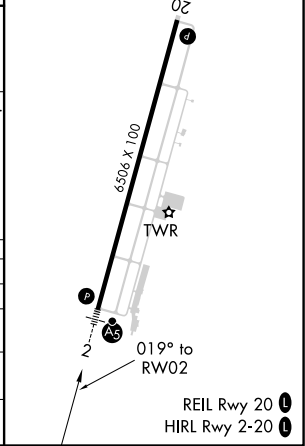

CATEGORY	A	B	C	D
LPV DA		500-½	200 (200-½)	
LNAV/VNAV DA		595-½	295 (300-½)	
LNAV MDA	700-½ 400 (400-½)		700-¾ 400 (400-¾)	
C CIRCLING	760-1 457 (500-1)	820-1 517 (600-1)	900-1½ 597 (600-1½)	900-2 597 (600-2)

SE-4, 16 JUN 2022 to 14 JUL 2022

SE-4, 16 JUN 2022 to 14 JUL 2022