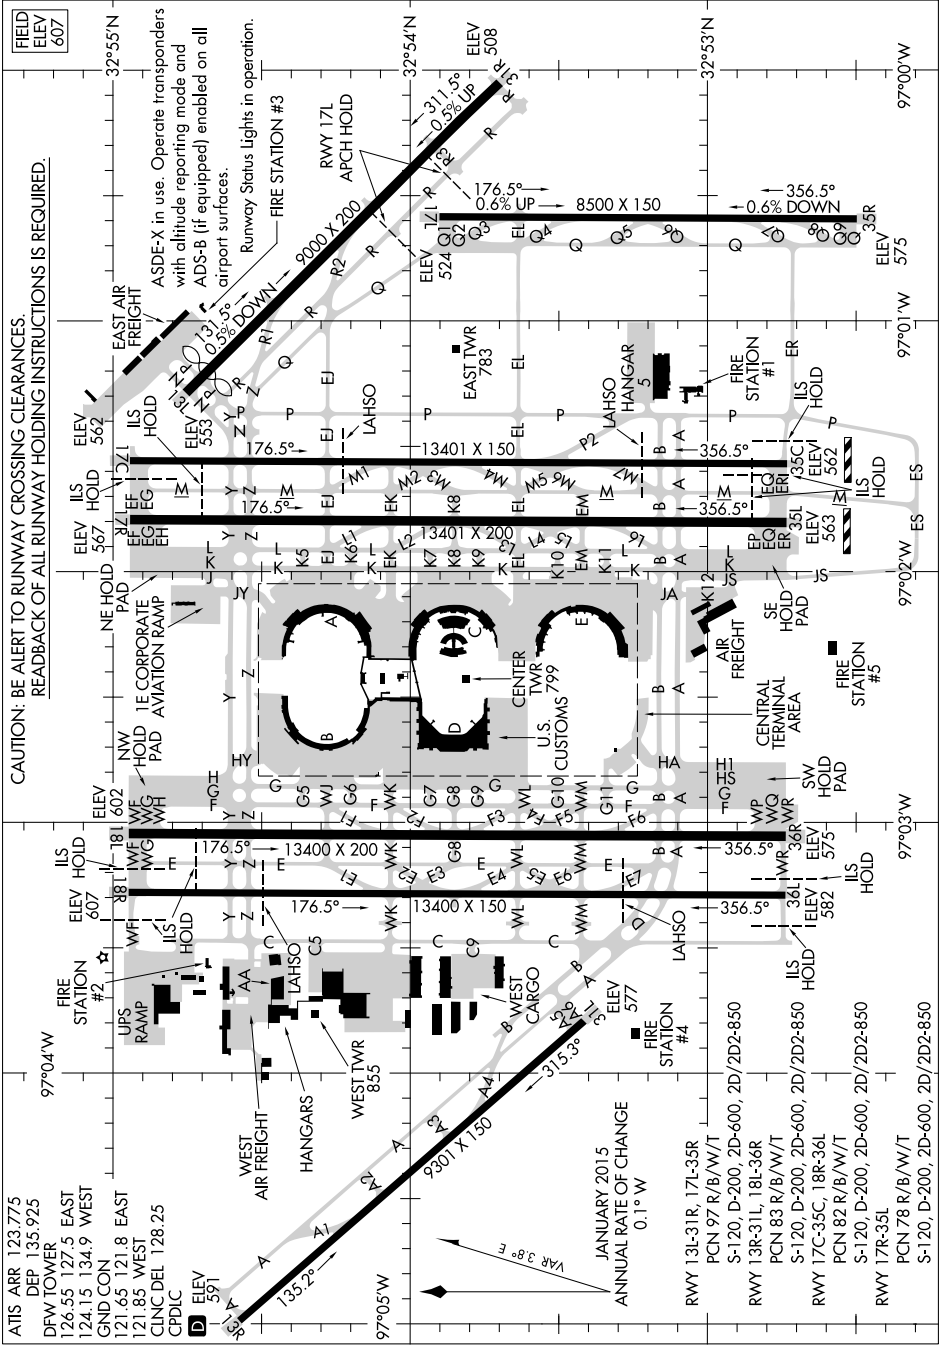

AIRPORT DIAGRAM

AL-6039 (FAA)

DALLAS-FORT WORTH INTL (DFW)

DALLAS-FORT WORTH, TEXAS

FIELD ELEV 607

CAUTION: BE ALERT TO RUNWAY CROSSING CLEARANCES.
READBACK OF ALL RUNWAY HOLDING INSTRUCTIONS IS REQUIRED.

SC-2, 11 OCT 2018 to 08 NOV 2018

SC-2, 11 OCT 2018 to 08 NOV 2018

AIRPORT DIAGRAM

DALLAS-FORT WORTH, TEXAS

DALLAS-FORT WORTH INTL (DFW)