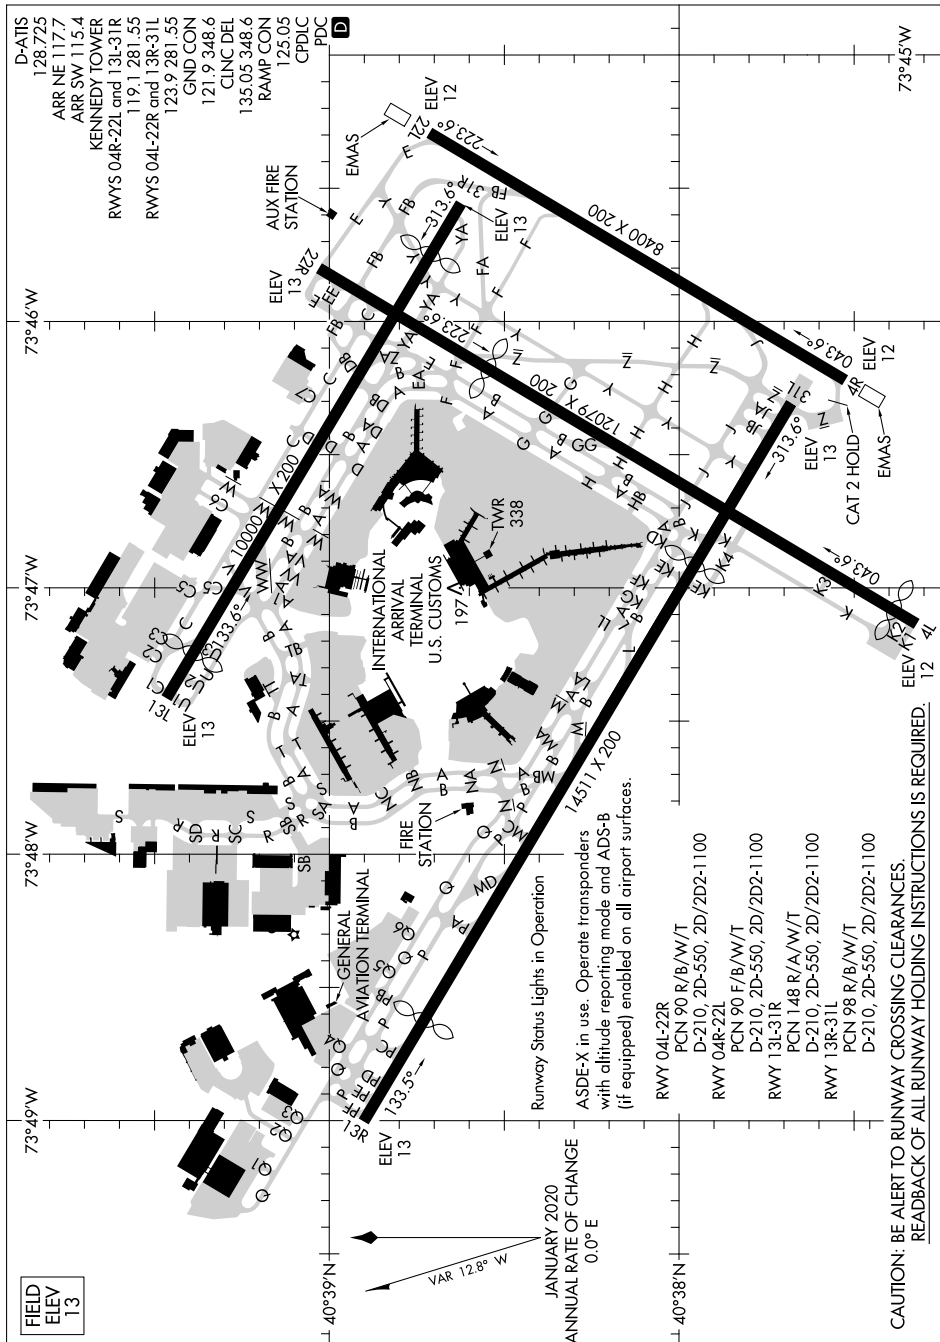

21168
AIRPORT DIAGRAM

JOHN F KENNEDY INTL (JFK)
 NEW YORK, NEW YORK

AL-610 (FAA)

NE-2, 15 JUL 2021 to 12 AUG 2021

21168
AIRPORT DIAGRAM

NEW YORK, NEW YORK
JOHN F KENNEDY INTL (JFK)

NE-2, 15 JUL 2021 to 12 AUG 2021