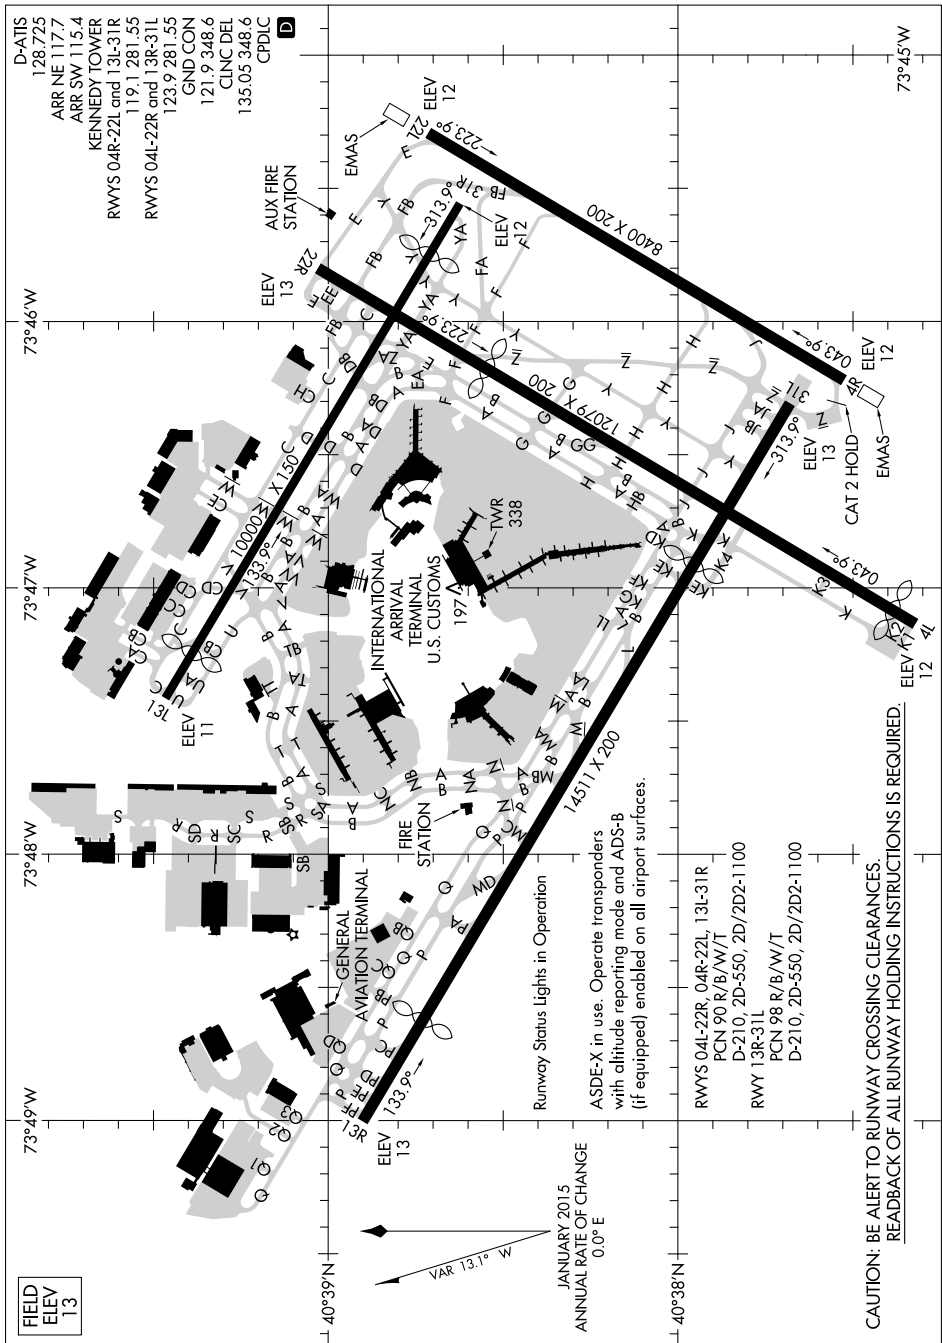

17341
AIRPORT DIAGRAM

JOHN F. KENNEDY INTL (JFK)
 NEW YORK, NEW YORK

AL-610 (FAA)

NE-2, 29 MAR 2018 to 26 APR 2018

NE-2, 29 MAR 2018 to 26 APR 2018

17341
AIRPORT DIAGRAM

NEW YORK, NEW YORK
 JOHN F. KENNEDY INTL (JFK)

CAUTION: BE ALERT TO RUNWAY CROSSING CLEARANCES.
 READBACK OF ALL RUNWAY HOLDING INSTRUCTIONS IS REQUIRED.