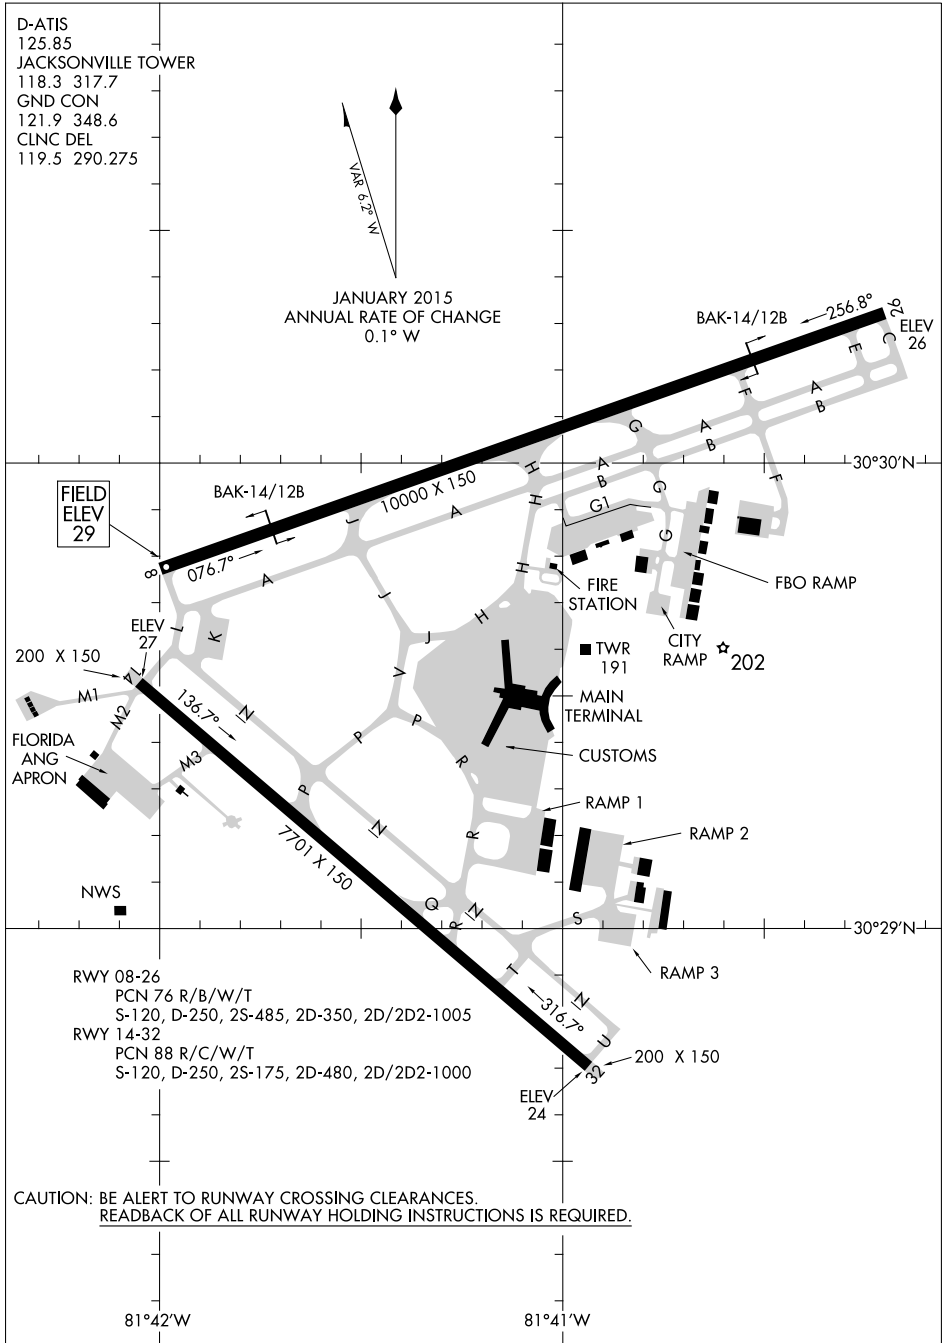

17117

AIRPORT DIAGRAM

AL-5570 (FAA)

JACKSONVILLE INTL (JAX)
JACKSONVILLE, FLORIDA

D-ATIS
125.85
JACKSONVILLE TOWER
118.3 317.7
GND CON
121.9 348.6
CLNC DEL
119.5 290.275

VAR 6.2° N

 JANUARY 2015
 ANNUAL RATE OF CHANGE
 0.1° W

SE-3, 26 APR 2018 to 24 MAY 2018

SE-3, 26 APR 2018 to 24 MAY 2018

CAUTION: BE ALERT TO RUNWAY CROSSING CLEARANCES.
READBACK OF ALL RUNWAY HOLDING INSTRUCTIONS IS REQUIRED.

81°42'W

81°41'W

AIRPORT DIAGRAM

17117